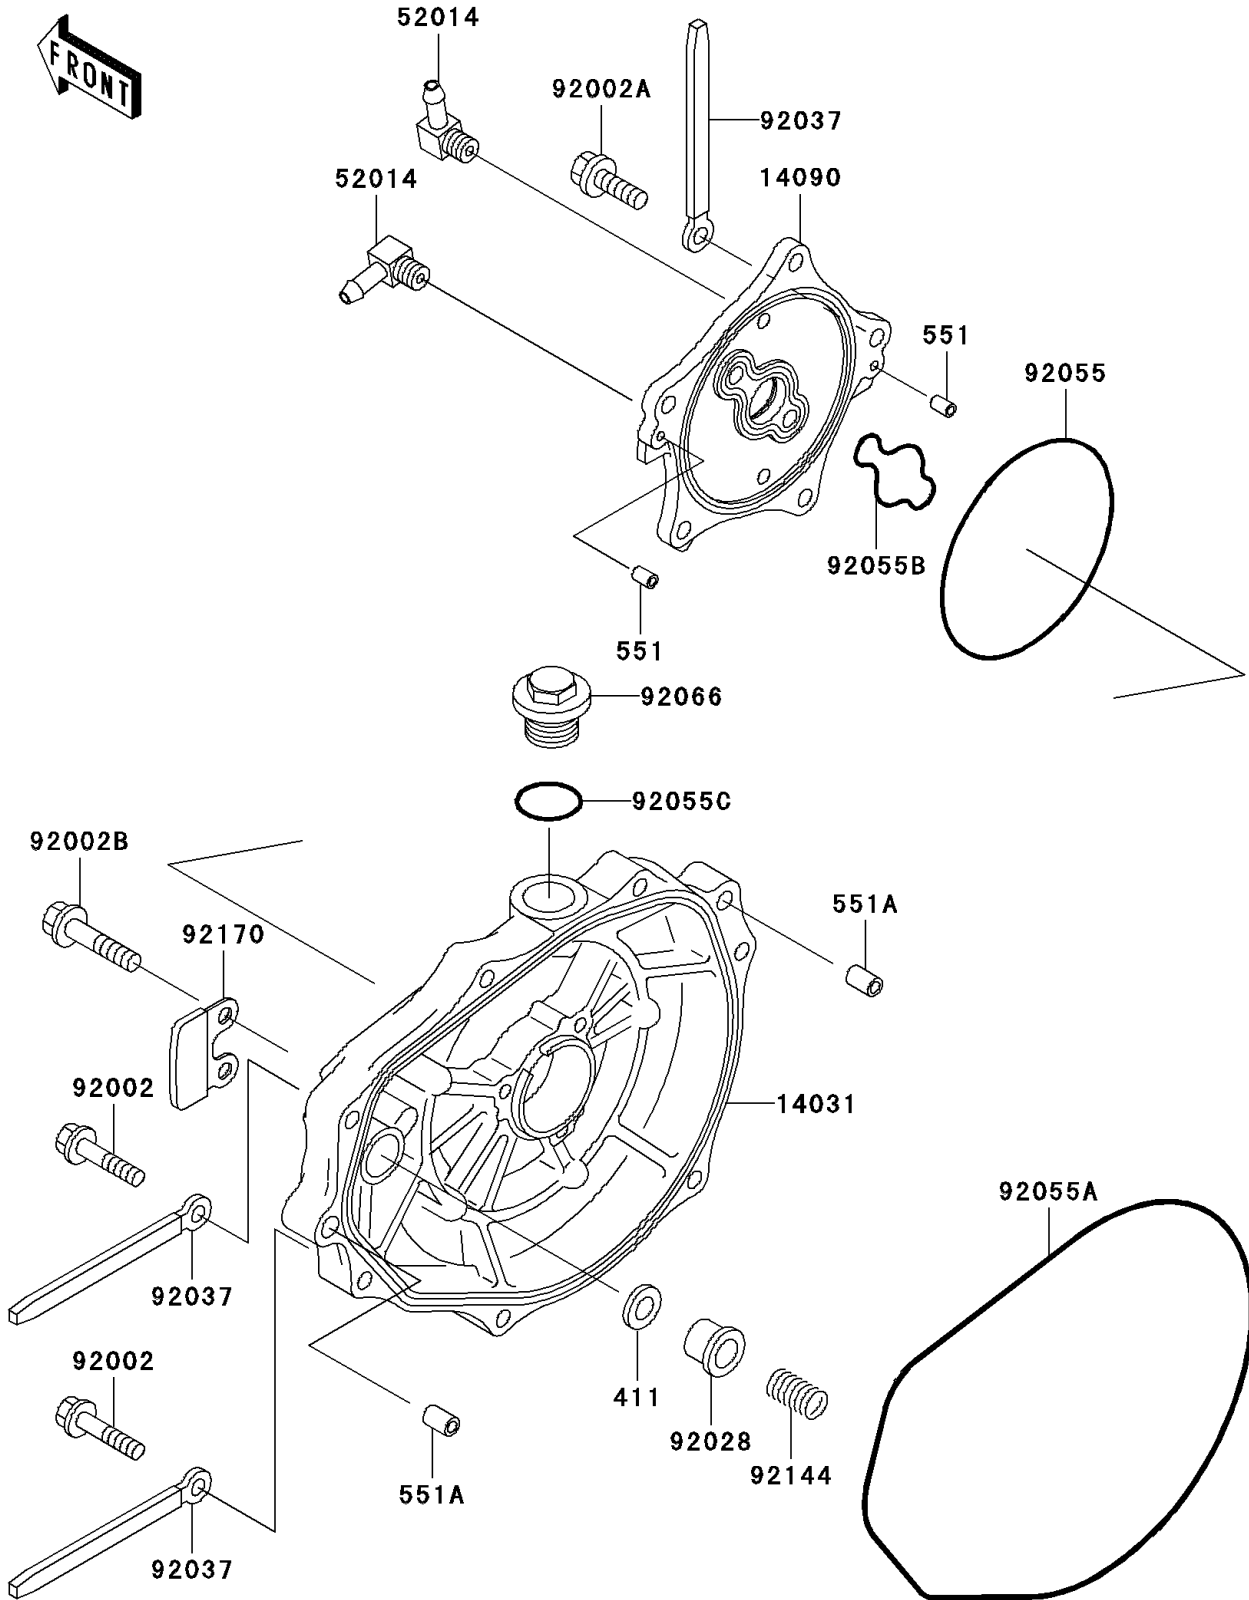

## 1998 1100 STX PARTS DIAGRAM

Engine Cover(s)

E1431

## 1998 1100 STX PARTS LIST

Engine Cover(s)

ITEM NAME	PART NUMBER	QUANTITY
WASHER-PLAIN,5MM (Ref # 411)	411S0500	1
PIN-DOWEL (Ref # 551)	551R0408	1
PIN-DOWEL (Ref # 551A)	551R0812	1
COVER-GENERATOR (Ref # 14031)	14031-3725	1
COVER (Ref # 14090)	14090-3773	1
ELBOW (Ref # 52014)	52014-3709	1
BOLT,6X30 (Ref # 92002)	92002-3726	1
BOLT,6X20 (Ref # 92002A)	92002-3755	1
BOLT,6X12 (Ref # 92002B)	92002-3763	1
BUSHING (Ref # 92028)	92028-3718	1
CLAMP,L=100 (Ref # 92037)	92037-3736	1
RING-O,BREATHER BODY (Ref # 92055)	92055-1284	1
RING-O,GENERATOR COVER (Ref # 92055A)	92055-3712	1
RING-O (Ref # 92055B)	92055-3739	1
RING-O (Ref # 92055C)	92055-515	1
PLUG (Ref # 92066)	92066-3739	1
SPRING (Ref # 92144)	92144-3728	1
CLAMP (Ref # 92170)	92170-3746	1