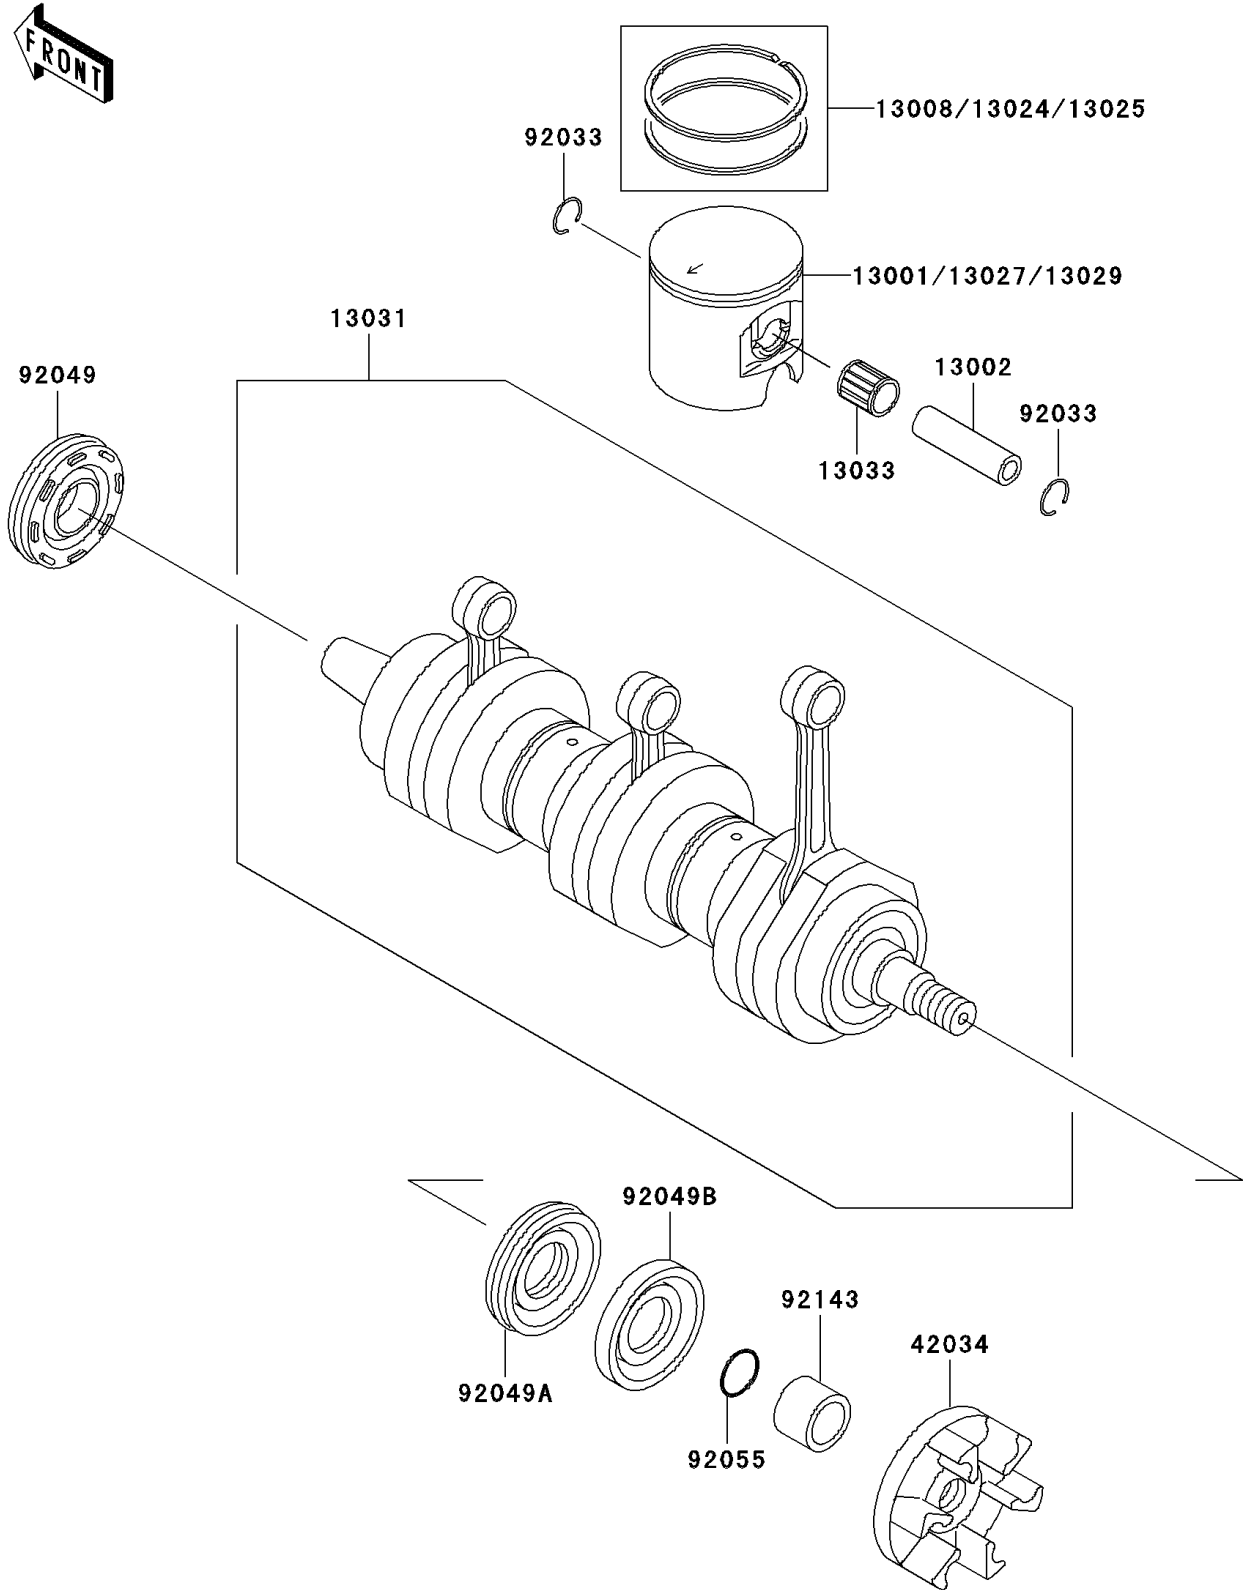

1999 1100 STX PARTS DIAGRAM

Crankshaft/Piston(s)

E1320

1999 1100 STX PARTS LIST

Crankshaft/Piston(s)

ITEM NAME	PART NUMBER	QUANTITY
PISTON-ENGINE (Ref # 13001)	13001-3725	3
PIN-PISTON (Ref # 13002)	13002-3706	3
RING-SET-PISTON,STD (Ref # 13008)	13008-3708	3
RING-SET-PISTON LL,O/S 1.00 (Ref # 13024)	13024-3706	AR
RING-SET-PISTON L,O/S 0.50 (Ref # 13025)	13025-3706	AR
PISTON-ENGINE LL,O/S 1.00 (Ref # 13027)	13027-3715	AR
PISTON-ENGINE L,O/S 0.50 (Ref # 13029)	13029-3715	AR
CRANKSHAFT-COMP (Ref # 13031)	13031-3731	1
BEARING-SMALL END (Ref # 13033)	13033-3703	3
COUPLING (Ref # 42034)	42034-3709	1
RING-SNAP (Ref # 92033)	92033-3721	6
SEAL-OIL,FWJ7307210ZS (Ref # 92049)	92049-3713	1
SEAL-OIL (Ref # 92049A)	92049-3715	1
SEAL-OIL (Ref # 92049B)	92049-3716	1
RING-O,20.8X2.4 (Ref # 92055)	92055-3740	1
COLLAR (Ref # 92143)	92143-3745	1