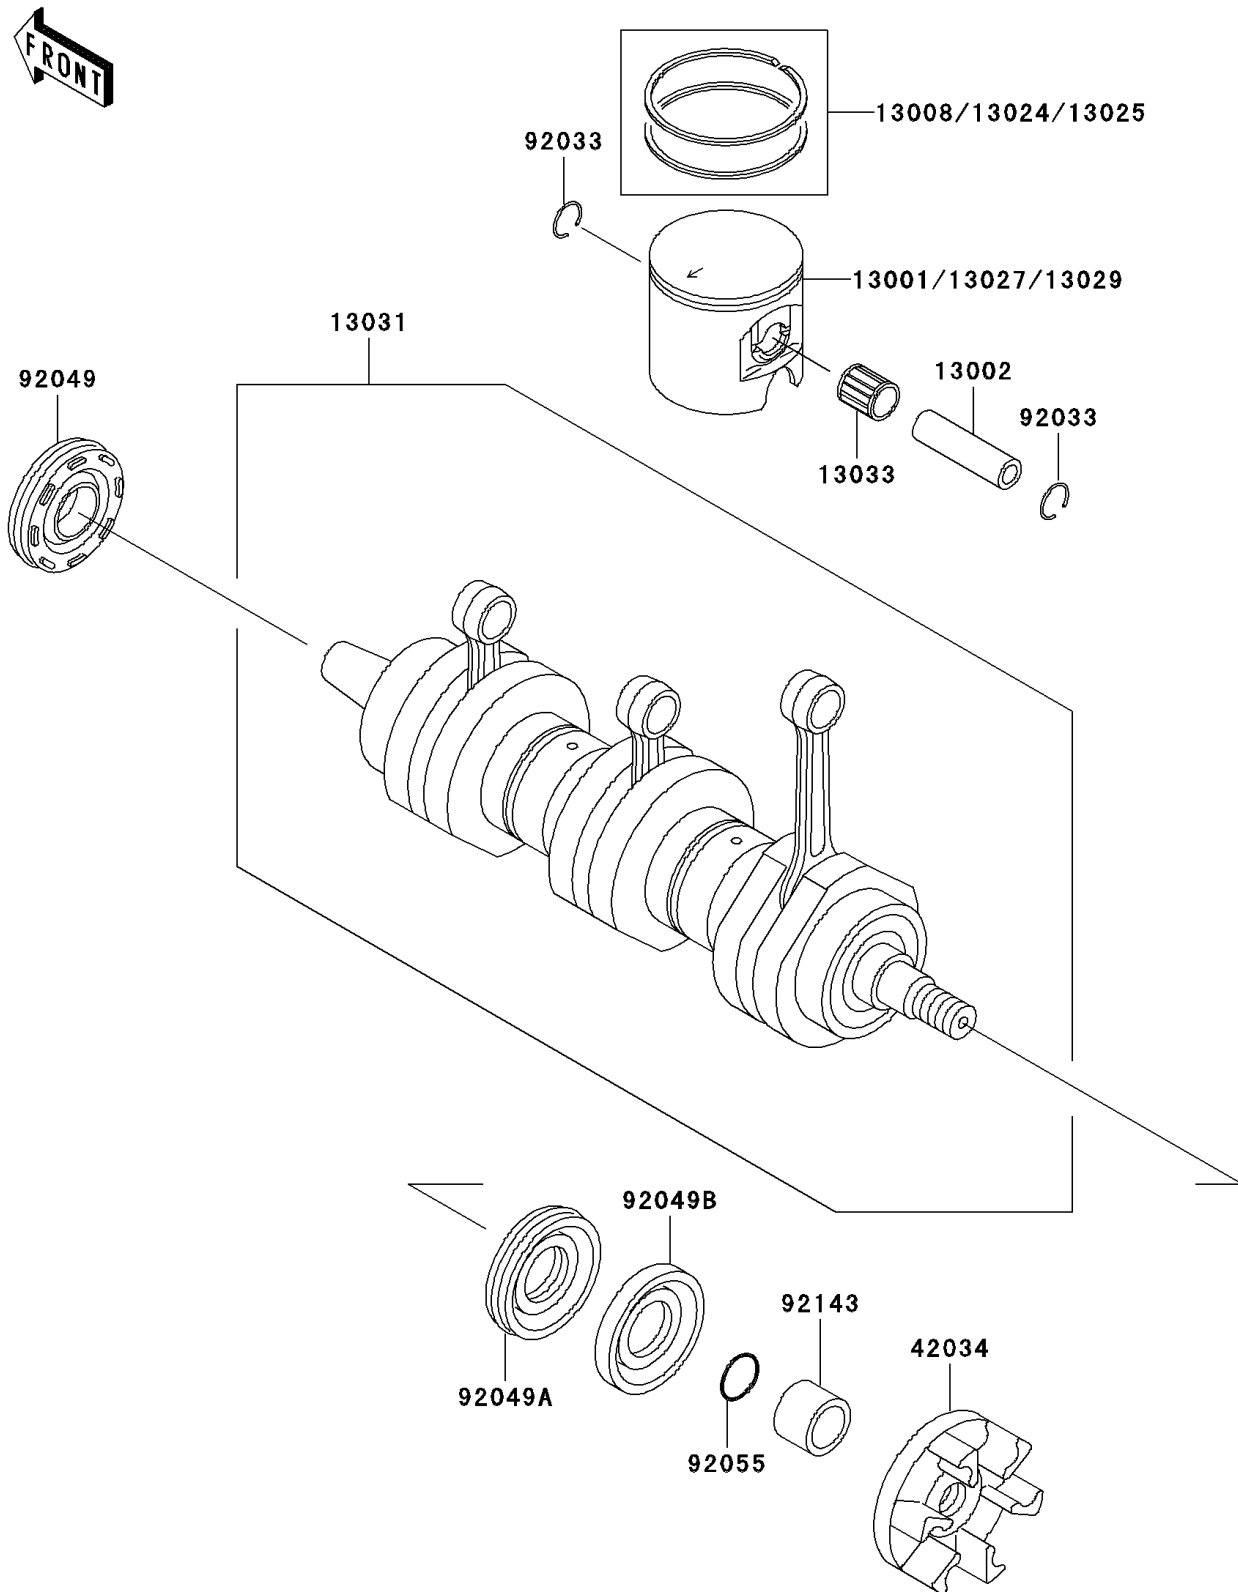

1999 1100 STX PARTS DIAGRAM

Crankshaft/Piston(s)

E1320

1999 1100 STX PARTS LIST

Crankshaft/Piston(s)

ITEM NAME	PART NUMBER	QUANTITY
PISTON-ENGINE (Ref # 13001)	13001-3725	1
PIN-PISTON (Ref # 13002)	13002-3706	1
RING-SET-PISTON,STD (Ref # 13008)	13008-3708	1
RING-SET-PISTON LL,O/S 1.00 (Ref # 13024)	13024-3706	1
RING-SET-PISTON L,O/S 0.50 (Ref # 13025)	13025-3706	1
PISTON-ENGINE LL,O/S 1.00 (Ref # 13027)	13027-3715	1
PISTON-ENGINE L,O/S 0.50 (Ref # 13029)	13029-3715	1
CRANKSHAFT-COMP (Ref # 13031)	13031-3731	1
BEARING-SMALL END (Ref # 13033)	13033-3703	1
COUPLING (Ref # 42034)	42034-3709	1
RING-SNAP (Ref # 92033)	92033-3721	1
SEAL-OIL,FWJ7307210ZS (Ref # 92049)	92049-3713	1
SEAL-OIL (Ref # 92049A)	92049-3715	1
SEAL-OIL (Ref # 92049B)	92049-3716	1
RING-O,20.8X2.4 (Ref # 92055)	92055-3740	1
COLLAR (Ref # 92143)	92143-3745	1