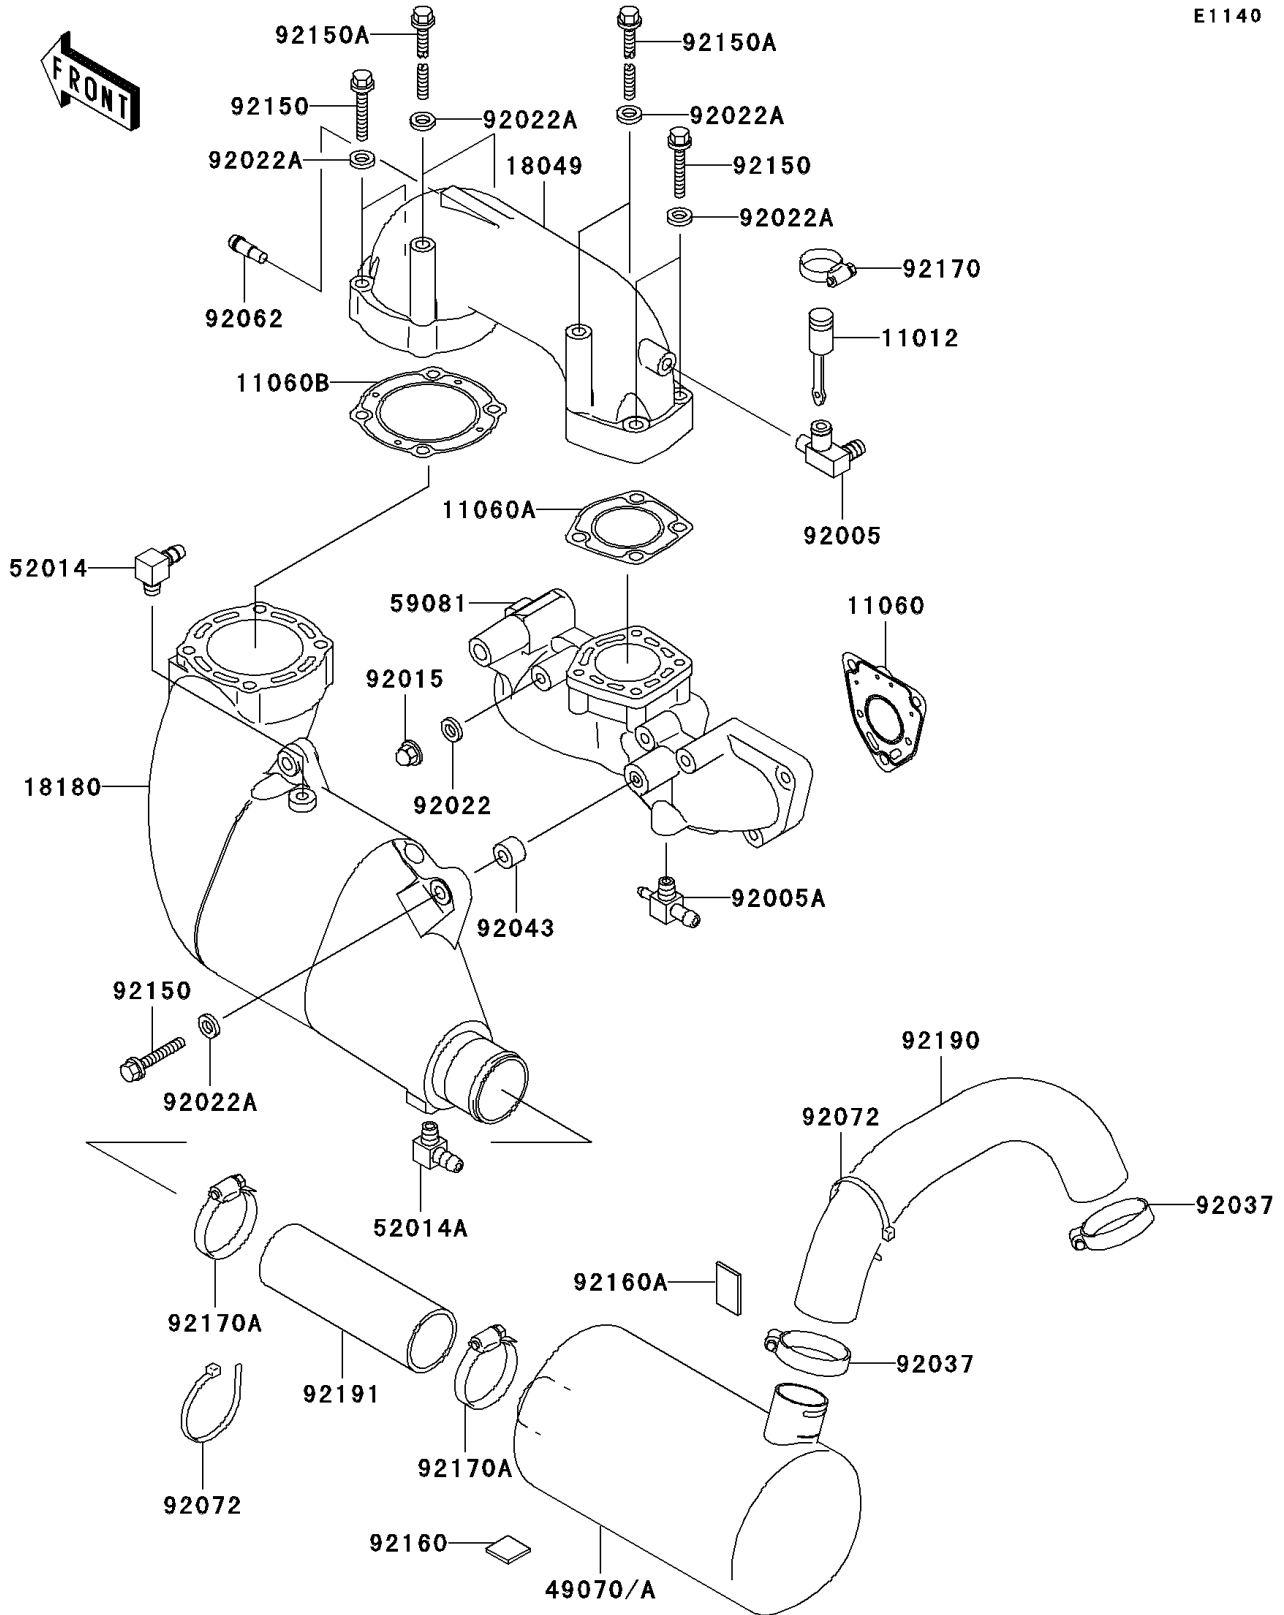

1999 1100 STX PARTS DIAGRAM

Muffler(s)

E1140

1999 1100 STX PARTS LIST

Muffler(s)

ITEM NAME	PART NUMBER	QUANTITY
CAP (Ref # 11012)	11012-3757	1
GASKET (Ref # 11060)	11060-3767	3
GASKET,MANIFOLD (Ref # 11060A)	11060-3768	1
GASKET,MUFFLER (Ref # 11060B)	11060-3769	1
PIPE-EXHAUST (Ref # 18049)	18049-3764	1
BODY-MUFFLER (Ref # 18180)	18180-3714	1
MUFFLER-COMP (Ref # 49070A)	49070-3734	1
ELBOW (Ref # 52014)	52014-3709	1
ELBOW (Ref # 52014A)	52014-3711	1
MANIFOLD-EXHAUST (Ref # 59081)	59081-3726	1
FITTING (Ref # 92005)	92005-3715	1
FITTING (Ref # 92005A)	92005-3720	1
NUT,CAP,8MM (Ref # 92015)	92015-1371	9
WASHER,8.2X18X1.5 (Ref # 92022)	92022-1964	9
WASHER,10.2X20X1.5 (Ref # 92022A)	92022-3742	10
CLAMP (Ref # 92037)	92037-3738	2
PIN,11X14X12.3 (Ref # 92043)	92043-1266	2
NOZZLE (Ref # 92062)	92062-3705	1
BAND,L=368.3 (Ref # 92072)	92072-3808	2
BOLT,10X50 (Ref # 92150)	92150-3819	6
BOLT,10X125 (Ref # 92150A)	92150-3825	4
DAMPER,25X25 (Ref # 92160)	92160-3864	1
DAMPER,40X25 (Ref # 92160A)	92160-3865	1
CLAMP (Ref # 92170)	92170-3729	1
CLAMP (Ref # 92170A)	92170-3754	2
TUBE,MUFFLER-TAILPIPE (Ref # 92190)	92190-3938	1
TUBE,CHAMBER-WATER PUMP (Ref # 92191)	92191-3786	1