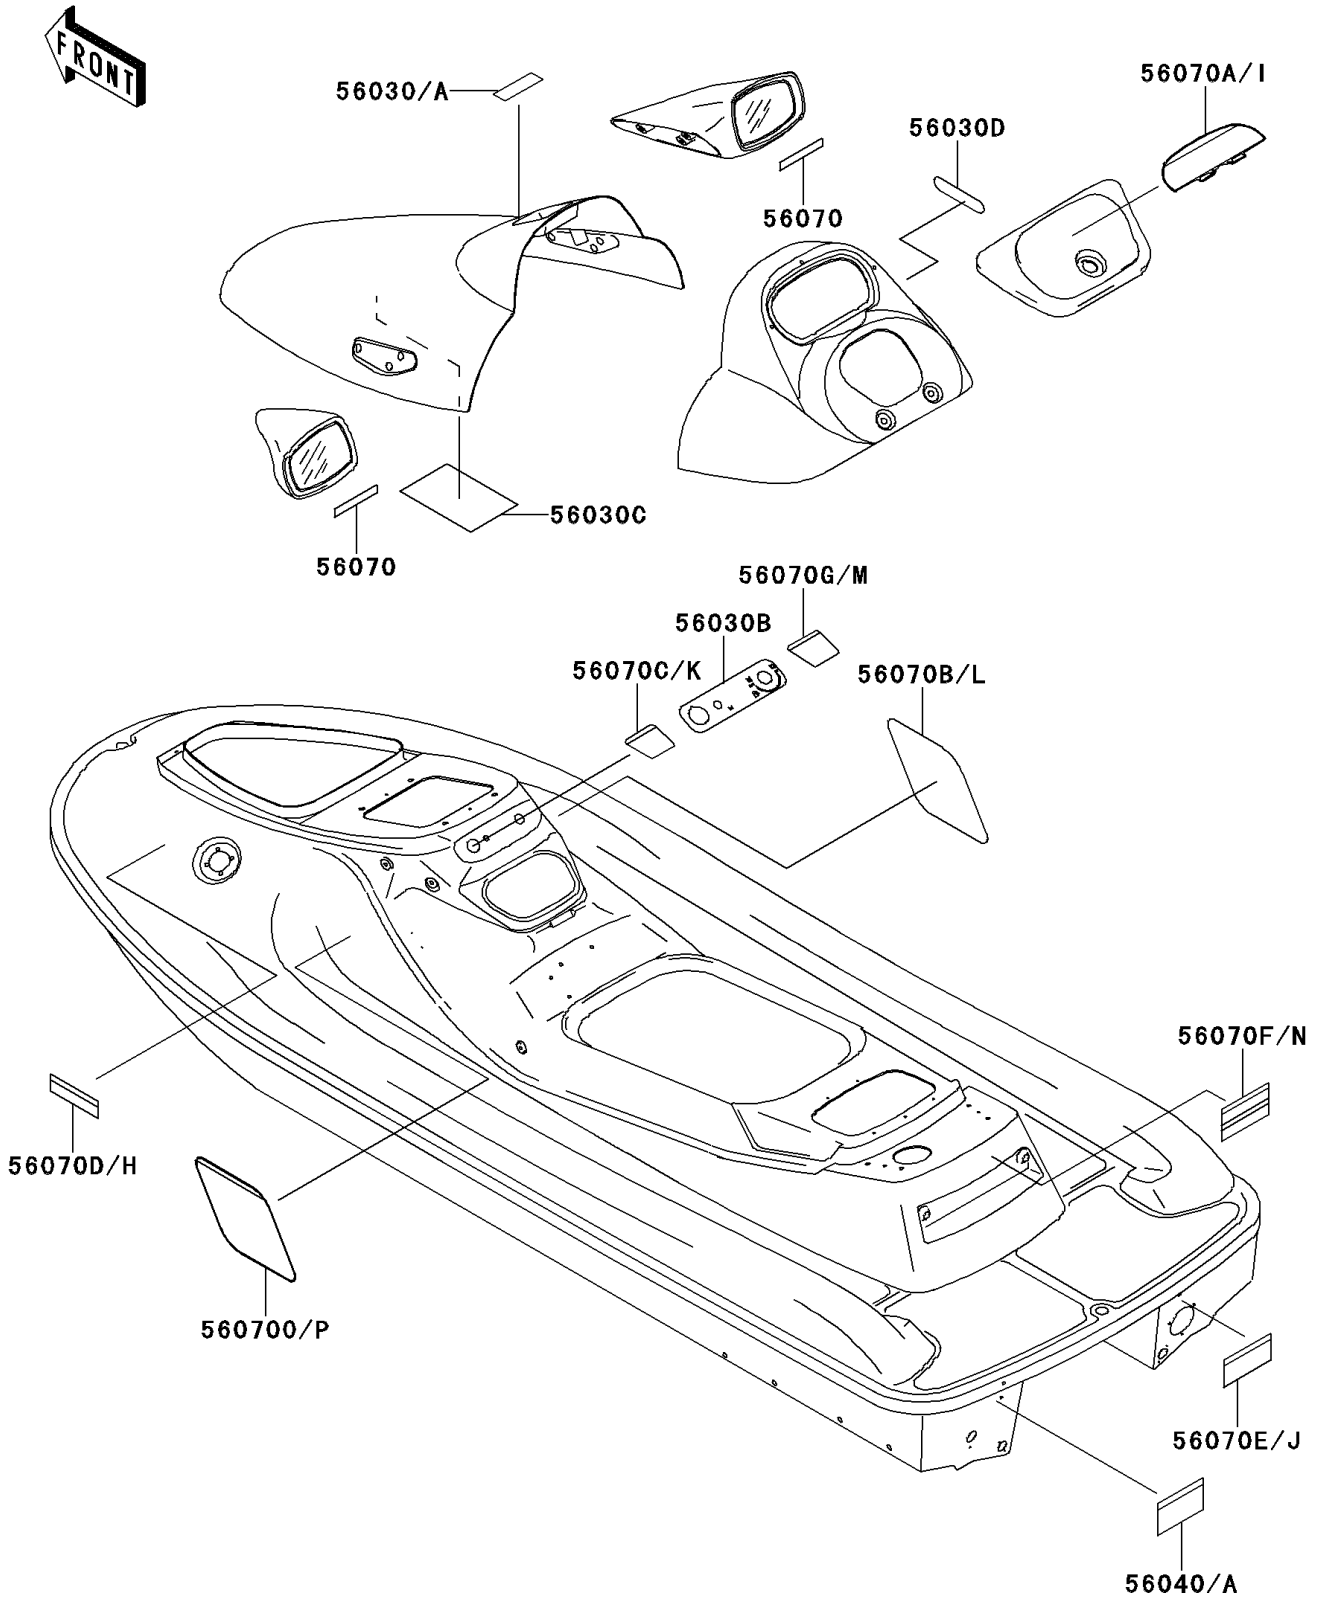

1997 1100 STX PARTS DIAGRAM

Labels

F3183

1997 1100 STX PARTS LIST

Labels

ITEM NAME	PART NUMBER	QUANTITY
LABEL,FIRE EXTINGUISHER (Ref # 56030)	56030-3755	1
LABEL,FUEL TAP&CHOKE (Ref # 56030B)	56030-3812	1
LABEL,HATCH (Ref # 56030C)	56030-3814	1
LABEL,REVERSE (Ref # 56030D)	56030-3815	1
LABEL-WARNING,NOZZLE (Ref # 56040)	56040-3898	1
LABEL-WARNING,MIRROR (Ref # 56070)	56070-3764	1
LABEL-WARNING,CENTER STORAGE (Ref # 56070A)	56070-3803	1
LABEL-WARNING,IMPORTANT SAFETY (Ref # 56070B)	56070-3805	1
LABEL-WARNING,TETHER SWITCH (Ref # 56070C)	56070-3806	1
LABEL-WARNING,GASOLINE (Ref # 56070D)	56070-3808	1
LABEL-WARNING,REVERSE BUCKET (Ref # 56070E)	56070-3809	1
LABEL-WARNING,GRAB HANDLE (Ref # 56070F)	56070-3810	1
LABEL-WARNING,REBOARDING STEP (Ref # 56070G)	56070-3811	1
LABEL-WARNING,IMPORTANT SAFETY (Ref # 560700)	56070-3847	1
LABEL,FIRE EXTINGUISHER(FRENCH (Ref # 56030A)	56030-3757	1
LABEL-WARNING,NOZZLE(FRENCH) (Ref # 56040A)	56040-3916	1
LABEL-WARNING,GASOLINE (Ref # 56070H)	56070-3821	1
LABEL-WARNING,CENTER STORAGE (Ref # 56070I)	56070-3822	1
LABEL-WARNING,REVERSE BUCKET (Ref # 56070J)	56070-3823	1
LABEL-WARNING,TETHER SWITCH (Ref # 56070K)	56070-3824	1
LABEL-WARNING,IMPORTANT SAFETY (Ref # 56070L)	56070-3826	1
LABEL-WARNING,REBOARDING STEP (Ref # 56070M)	56070-3827	1
LABEL-WARNING,REAR GRIP&STEP (Ref # 56070N)	56070-3828	1
LABEL,IMPORTANT SAFETY(FRENCH) (Ref # 56070P)	56070-3848	1