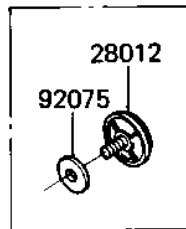

1981 GPz PARTS DIAGRAM

IGNITION SWITCH/LOCKS/REFLECTORS

F2770-0049

1981 GPz PARTS LIST

IGNITION SWITCH/LOCKS/REFLECTORS

ITEM NAME	PART NUMBER	QUANTITY
LOCK ASSY (Ref # 27004)	27004-5099	1
SWITCH ASSY,IGNITION (Ref # 27005)	27005-5014	1
KEY-LOCK,BLANK (Ref # 27008)	27008-1103	1
SWITCH,BRAKE LIGHT (Ref # 27010)	27010-025	1
REFLECTOR,REFLEX (Ref # 28012)	28012-016	2
DAMPER RUBBER,REFLECT (Ref # 92075)	92094-011	2
SPRING,BRAKE LAMP SN (Ref # 92081)	27011-017	1
BOLT-SOCKET,6X16,BLAC (Ref # 120)	120S0616	2
WASHER SPRING 6MM (Ref # 461)	461F0600	2