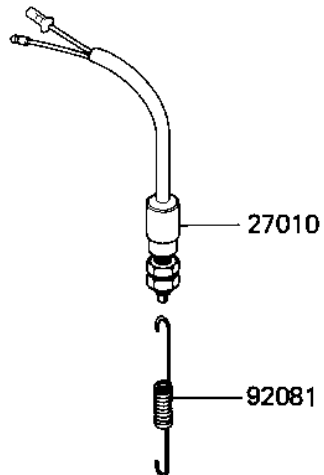

1981 GPz PARTS DIAGRAM

IGNITION SWITCH/LOCKS/REFLECTORS

F2770-0049

1981 GPz PARTS LIST

IGNITION SWITCH/LOCKS/REFLECTORS

ITEM NAME	PART NUMBER	QUANTITY
LOCK ASSY (Ref # 27004)	27004-5099	1
SWITCH ASSY,IGNITION (Ref # 27005)	27005-5014	1
KEY-LOCK,BLANK (Ref # 27008)	27008-1103	1
SWITCH,BRAKE LIGHT (Ref # 27010)	27010-025	1
REFLECTOR,REFLEX (Ref # 28012)	28012-016	2
DAMPER RUBBER,REFLECT (Ref # 92075)	92094-011	2
SPRING,BRAKE LAMP SN (Ref # 92081)	27011-017	1
BOLT-SOCKET,6X16,BLAC (Ref # 120)	120S0616	2
WASHER SPRING 6MM (Ref # 461)	461F0600	2