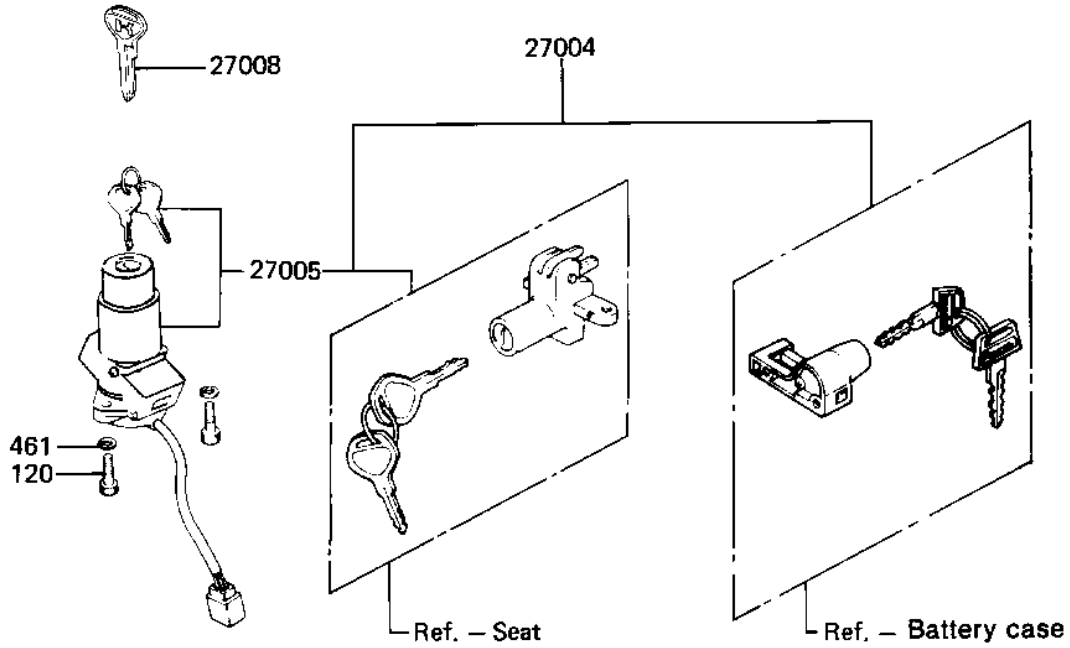

1981 GPz PARTS DIAGRAM

IGNITION SWITCH/LOCKS/REFLECTORS

F2770-0049

1981 GPz PARTS LIST

IGNITION SWITCH/LOCKS/REFLECTORS

ITEM NAME	PART NUMBER	QUANTITY
LOCK ASSY (Ref # 27004)	27004-5099	1
SWITCH ASSY,IGNITION (Ref # 27005)	27005-5014	1
KEY-LOCK,BLANK (Ref # 27008)	27008-1103	1
SWITCH,BRAKE LIGHT (Ref # 27010)	27010-025	1
REFLECTOR,REFLEX (Ref # 28012)	28012-016	2
DAMPER RUBBER,REFLECT (Ref # 92075)	92094-011	2
SPRING,BRAKE LAMP SN (Ref # 92081)	27011-017	1
BOLT-SOCKET,6X16,BLAC (Ref # 120)	120S0616	2
WASHER SPRING 6MM (Ref # 461)	461F0600	2