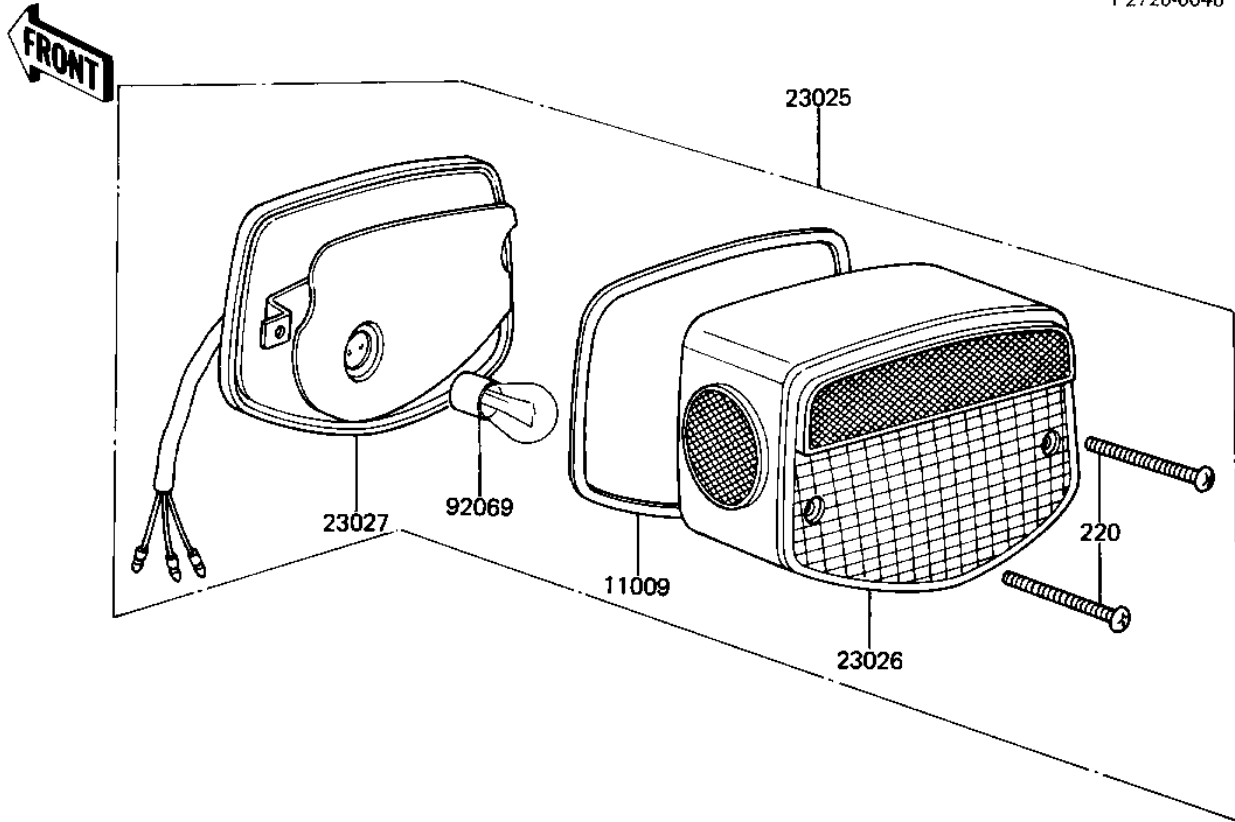

1981 GPz PARTS DIAGRAM

TAILLIGHT

F2720-0046

1981 GPz PARTS LIST

TAILLIGHT

ITEM NAME	PART NUMBER	QUANTITY
GASKET,TAIL LENS (Ref # 11009)	23028-021	1
TAIL LAMP UNIT (Ref # 23025)	23025-064	1
LENS,TAIL LAMP (Ref # 23026)	23026-034	1
CASE,TAIL LIGHT (Ref # 23027)	23027-041	1
BRACKET,TAIL LAMP (Ref # 23036)	23036-1011	1
WASHER 6.5X20X1.6T (Ref # 92022)	92022-125	5
COLLAR 6.8X10X10.5 (Ref # 92027)	92027-120	3
COLLAR 6.8X10X14.5 (Ref # 92027A)	92027-156	2
BULB,12V 32/3CP (Ref # 92069)	92069-059	1
DAMPER RUBBER (Ref # 92075)	92075-1092	2
DAMPER RUBBER,TAIL (Ref # 92075A)	92075-1103	2
DAMPER RUBBER (Ref # 92075B)	92075-112	3
BOLT-UPSET,6X20 (Ref # 110)	112G0620	3
BOLT 6X22 (Ref # 110A)	112B0622	2
SCREW-PAN-CROS (Ref # 220)	220R0460	2