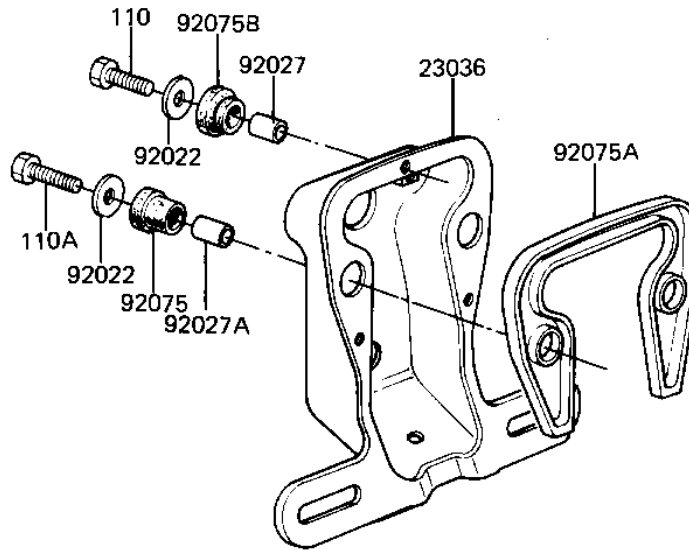

1981 GPz PARTS DIAGRAM

TAILLIGHT

F2720-0046

1981 GPz PARTS LIST

TAILLIGHT

ITEM NAME	PART NUMBER	QUANTITY
GASKET,TAIL LENS (Ref # 11009)	23028-021	1
TAIL LAMP UNIT (Ref # 23025)	23025-064	1
LENS,TAIL LAMP (Ref # 23026)	23026-034	1
CASE,TAIL LIGHT (Ref # 23027)	23027-041	1
BRACKET,TAIL LAMP (Ref # 23036)	23036-1011	1
WASHER 6.5X20X1.6T (Ref # 92022)	92022-125	5
COLLAR 6.8X10X10.5 (Ref # 92027)	92027-120	3
COLLAR 6.8X10X14.5 (Ref # 92027A)	92027-156	2
BULB,12V 32/3CP (Ref # 92069)	92069-059	1
DAMPER RUBBER (Ref # 92075)	92075-1092	2
DAMPER RUBBER,TAIL (Ref # 92075A)	92075-1103	2
DAMPER RUBBER (Ref # 92075B)	92075-112	3
BOLT-UPSET,6X20 (Ref # 110)	112G0620	3
BOLT 6X22 (Ref # 110A)	112B0622	2
SCREW-PAN-CROS (Ref # 220)	220R0460	2