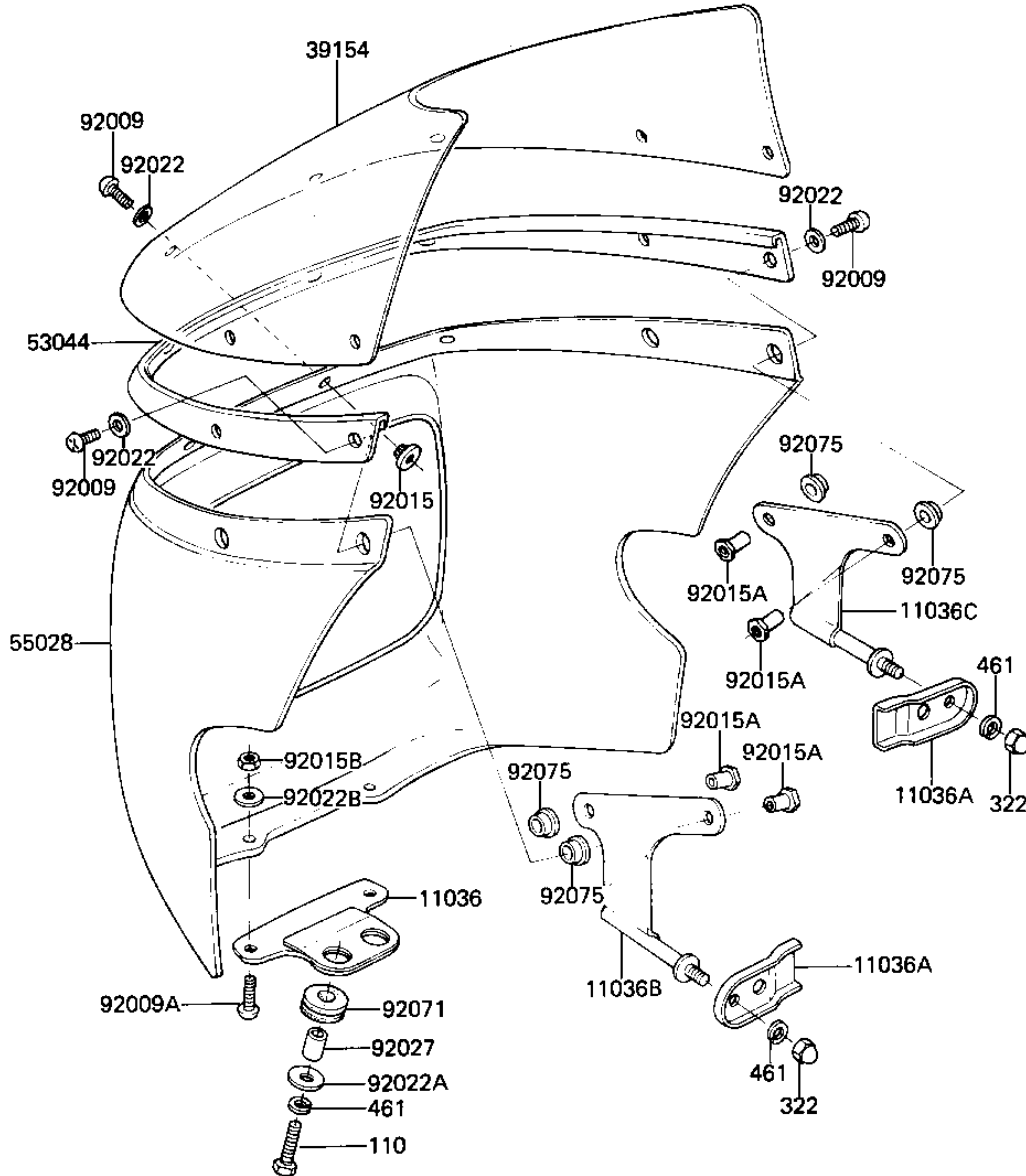

1981 GPz PARTS DIAGRAM

FAIRING

F2871-0002

1981 GPz PARTS LIST

FAIRING

ITEM NAME	PART NUMBER	QUANTITY
BRACKET,COWLING,LOWER (Ref # 11036)	11036-1152	1
BRACKET,COWLING (Ref # 11036A)	11036-1153	2
BRACKET,COWLING,LH (Ref # 11036B)	11036-1154	1
BRACKET,COWLING,RH (Ref # 11036C)	11036-1155	1
WINDSHIELD (Ref # 39154)	39154-1007	1
TRIM,COWLING (Ref # 53044)	53044-1034	1
COWLING,F.RED (Ref # 55028)	55028-1010-B1	1
SCREW-PAN-CROS,5X12,B (Ref # 92009)	220C0512	7
SCREW,5X16,BLACK (Ref # 92009A)	92009-1099	2
NUT,5M/M (Ref # 92015)	92015-1025	3
NUT,5MM (Ref # 92015A)	92015-1150	4
NUT-LOCK,5MM (Ref # 92015B)	92019-014	2
WASHER,PLAIN (Ref # 92022)	92022-1038	7
WASHER 6.5X20X1.6T (Ref # 92022A)	92022-125	2
WASHER,PLAIN,6MM (Ref # 92022B)	92022-263	2
COLLAR 6.8X10X10.5 (Ref # 92027)	92027-120	2
GROMMET (Ref # 92071)	92071-1010	2
DAMPER,PILOT LAMP (Ref # 92075)	92075-1138	4
BOLT-UPSET (Ref # 110)	112G0625	2
NUT-CAP,6MM (Ref # 322)	322B0600	2
WASHER SPRING 6MM (Ref # 461)	461F0600	4