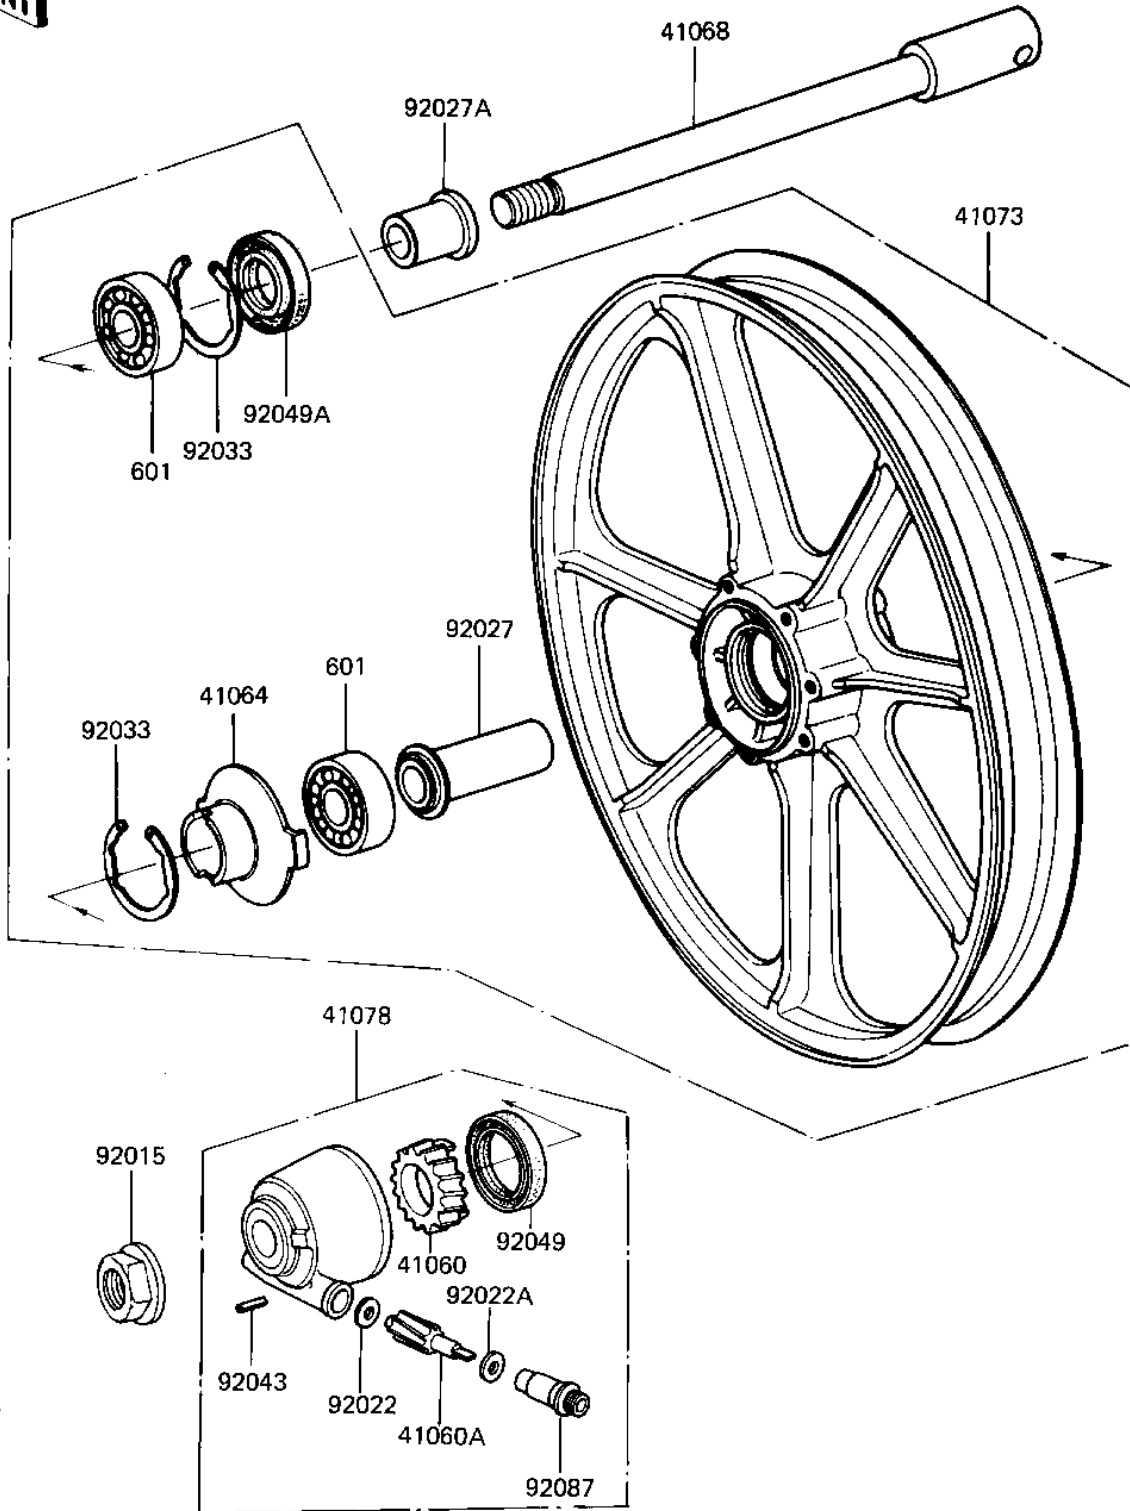

1981 GPz PARTS DIAGRAM

FRONT WHEEL/HUB

F2230-0015

1981 GPz PARTS LIST

FRONT WHEEL/HUB

ITEM NAME	PART NUMBER	QUANTITY
GEAR,SPEEDOMETER (Ref # 41060)	41059-026	1
PINION,SPEEDOMETER,9T (Ref # 41060A)	41060-1016	1
RECEIVER,SPEEDOMETER (Ref # 41064)	41064-1006	1
AXLE,FRONT,L=204M/M (Ref # 41068)	41068-1009	1
WHEEL-ASSY,FR,SOLID,B (Ref # 41073)	41073-1139-21	1
GEAR BOX ASSY, (Ref # 41078)	41078-1013	1
NUT,14MM (Ref # 92015)	92015-1407	1
WASHER THRST SPD PINI (Ref # 92022)	41063-001	1
WASHER THRST SPD PINI (Ref # 92022A)	41063-001	1
COLLAR,FR HUB L=55M/M (Ref # 92027)	92027-1223	1
COLLAR,FR AXLE L=30MM (Ref # 92027A)	92027-1225	1
CIRCLIP,42MM (Ref # 92033)	92033-1041	2
PIN,SPRING (Ref # 92043)	41082-001	1
OIL SEAL,BJN30427-C3 (Ref # 92049)	92049-1057	1
OIL SEAL,AG1144AO (Ref # 92049A)	92049-1058	1
BUSHING,METER GEAR (Ref # 92087)	92087-1002	1
BEARING BALL #6302Z (Ref # 601)	601B6302Z	2