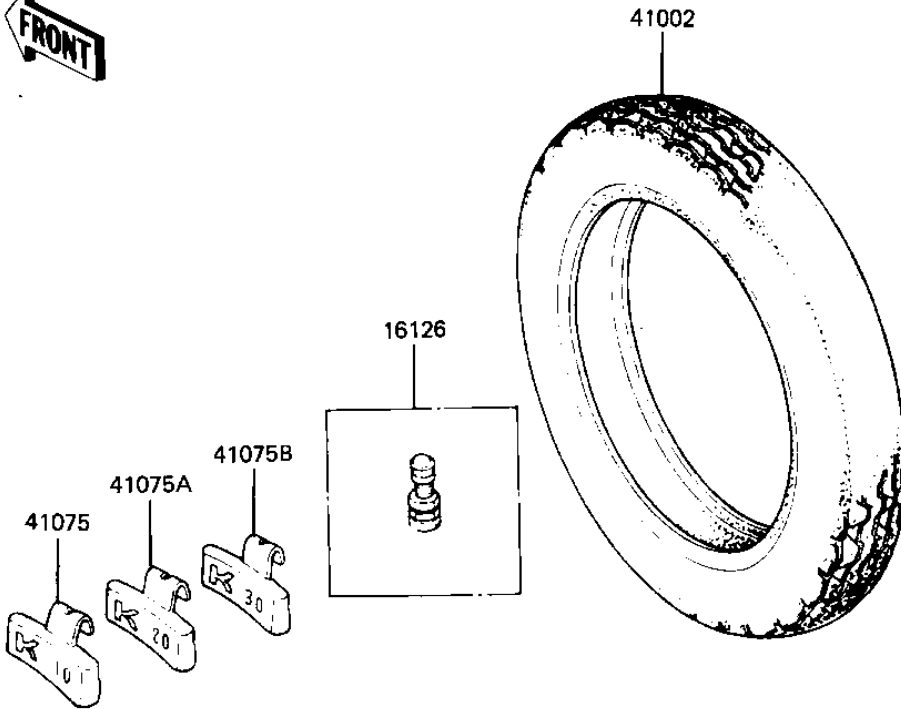

1981 GPz PARTS DIAGRAM

TIRES

F2210-0017

1981 GPz PARTS LIST

TIRES

ITEM NAME	PART NUMBER	QUANTITY
VALVE (Ref # 16126)	16126-1136	2
TIRE 325H-19 F8 F (Ref # 41002)	41002-1147	1
TIRE 375H-18 K130 R (Ref # 41002A)	41002-1198	1
BALANCER-WHEEL,10G (Ref # 41075)	41075-1011	AR
BALANCER-WHEEL,20G (Ref # 41075A)	41075-1012	AR
BALANCER-WHEEL,30G (Ref # 41075B)	41075-1013	AR