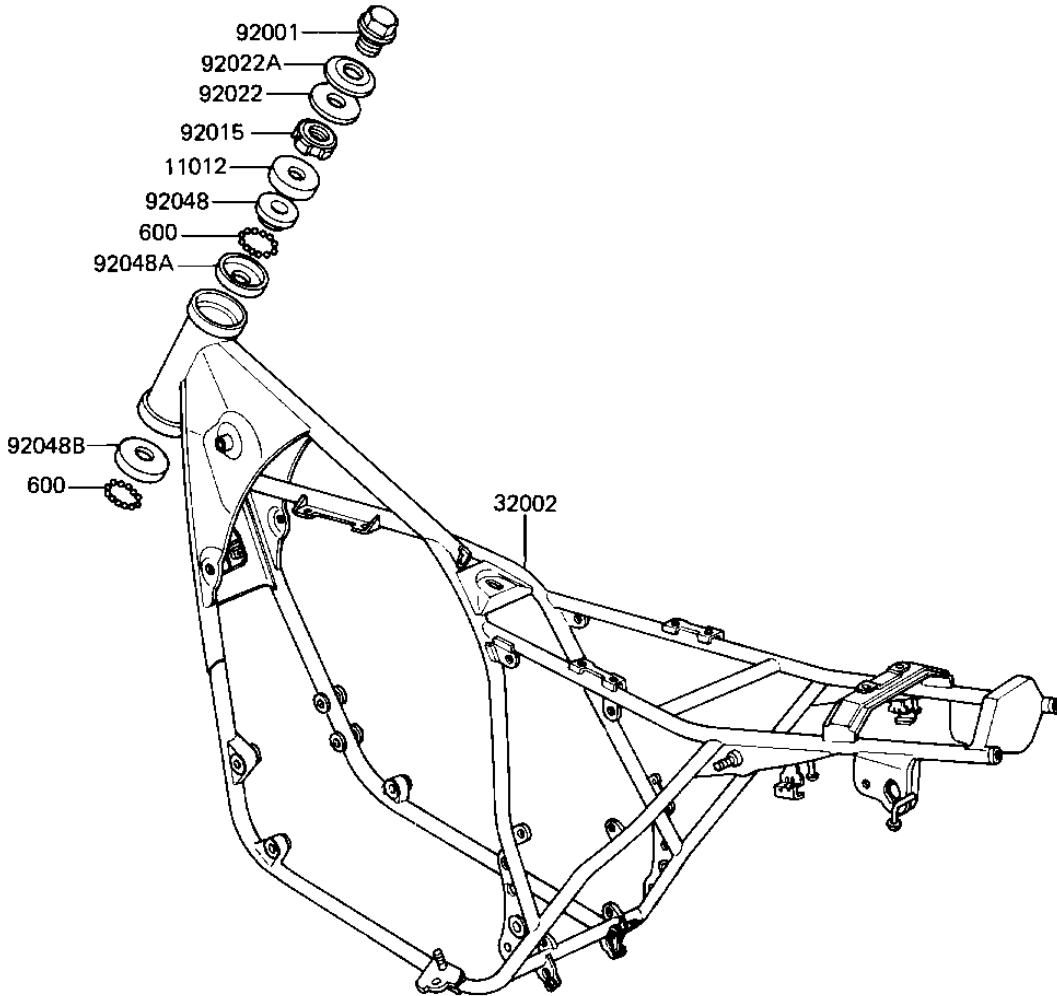

# 1981 GPz PARTS DIAGRAM

FRAME

F2120-0046

# 1981 GPz PARTS LIST

## FRAME

ITEM NAME	PART NUMBER	QUANTITY
CAP, STEERING STEM (Ref # 11012)	46098-016	1
FRAME-COMP (Ref # 32002)	32002-1269	1
BOLT,STEERG STEM HEAD (Ref # 92001)	92007-031	1
NUT STEERING STEM LCK (Ref # 92015)	92090-007	1
WASHER,WAVE (Ref # 92022)	46100-003	1
WASHER,STEERG STM HD (Ref # 92022A)	92022-230	1
CONE,STRNG STM BRNG (Ref # 92048)	92047-011	1
RACE STRNG STEM BERNG (Ref # 92048A)	92048-006	1
RACE,STRNG STM BRNG (Ref # 92048B)	92048-008	1
BALL STEEL 1/4' (Ref # 600)	600A0800	39