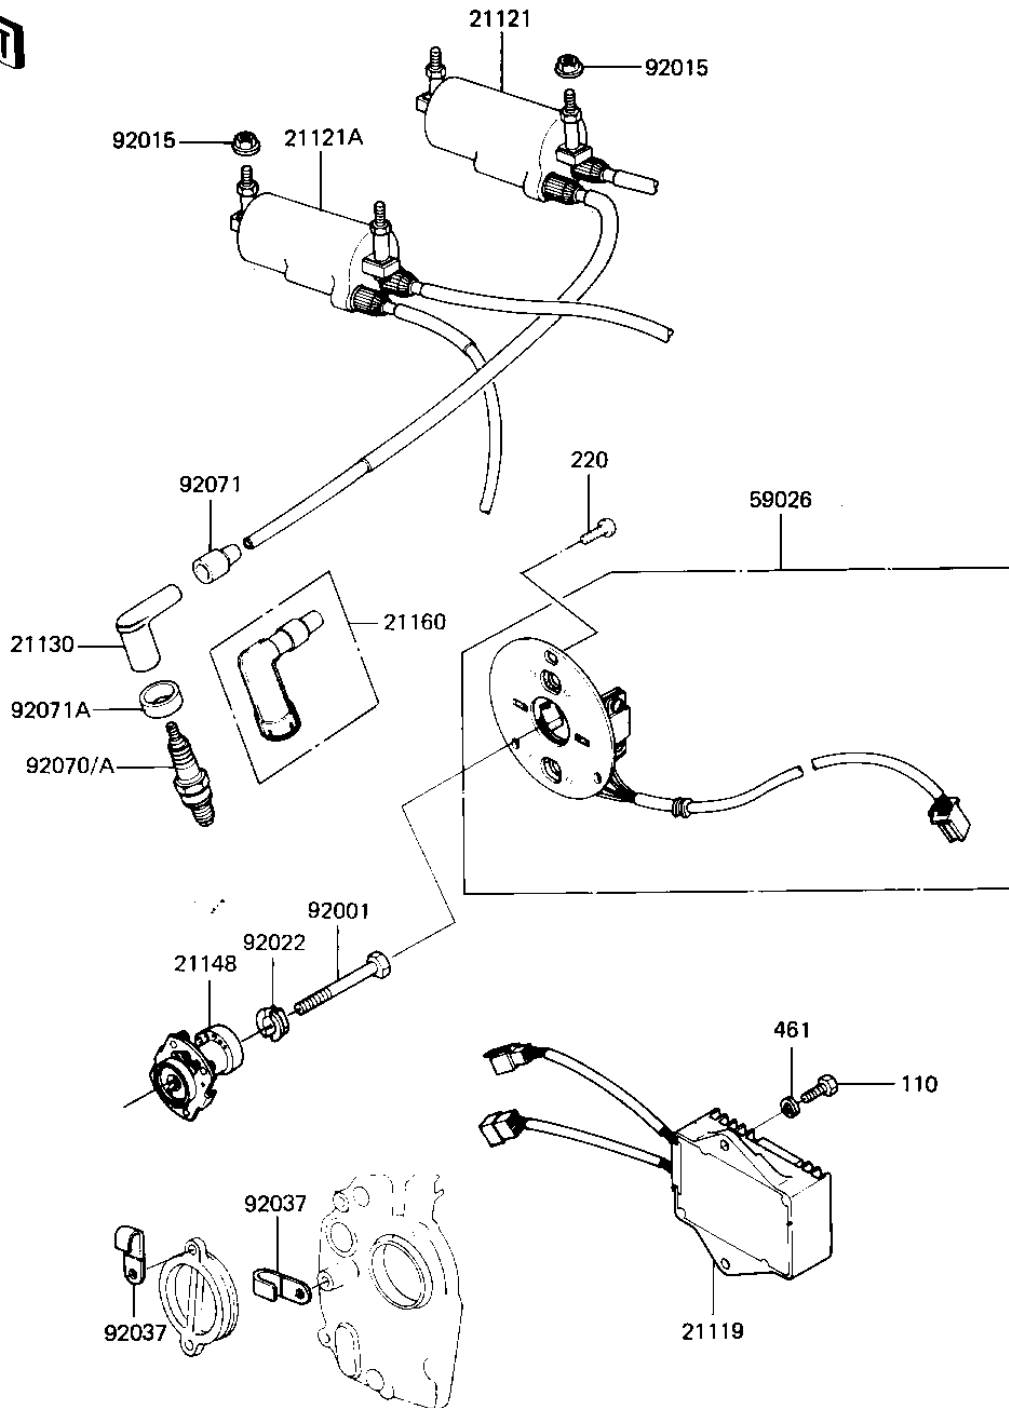

1981 GPz PARTS DIAGRAM

IGNITION

Ei830-0040

1981 GPz PARTS LIST

IGNITION

ITEM NAME	PART NUMBER	QUANTITY
IGNITER (Ref # 21119)	21119-1040	1
COIL,IGNITION #1/4 (Ref # 21121)	21121-1035	1
COIL,IGNITION,#2/3 (Ref # 21121A)	21121-1036	1
CAP,SPARK PLUG"LD05F" (Ref # 21130)	21130-1003	4
ADVANCER, (Ref # 21148)	21148-1016	1
CAP-ASSY-PLUG,SPARK (Ref # 21160)	21160-1016	4
COIL,PULSING (Ref # 59026)	59026-1009	1
BOLT-8X63 (Ref # 92001)	92001-1397	1
NUT-6MM (Ref # 92015)	92015-1078	4
WASHER,SPARK ADVANCER (Ref # 92022)	92022-244	1
CLAMP,WIRING HARNESS (Ref # 92037)	21126-008	2
SPARK PLUG D8EA (Ref # 92070)	D8EA	4
GROMMET,SPARK PLG CAP (Ref # 92071)	21132-005	4
USGROMMET,SPARK PLUG (Ref # 92071A)	92071-1015	4
BOLT-UPSET,6X16 (Ref # 110)	112G0616	2
SCREW PAN HEAD 5X12 (Ref # 220)	220B0512	3
WASHER SPRING 6MM (Ref # 461)	461F0600	2