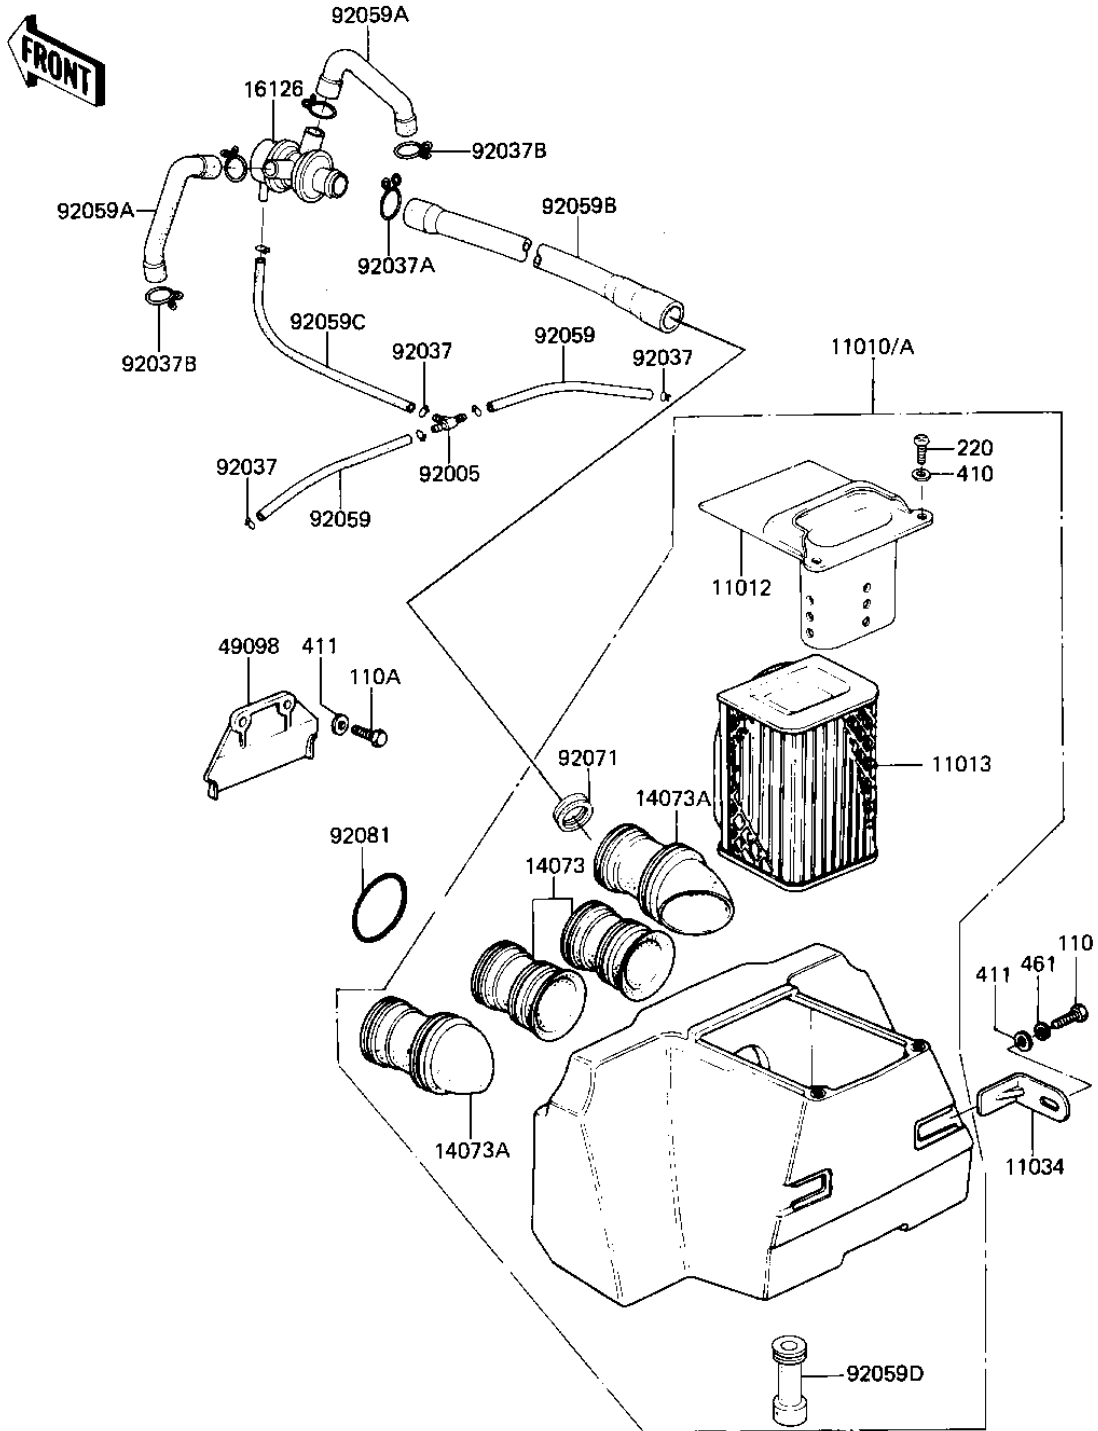

# 1981 GPz PARTS DIAGRAM

## AIR CLEANER

E1130-0033

# 1981 GPz PARTS LIST

## AIR CLEANER

ITEM NAME	PART NUMBER	QUANTITY
FILTER-ASSY-AIR (Ref # 11010)	11010-1103	1
FILTER-ASSY-AIR (Canada) (Ref # 11010A)	11010-1104	1
CAP,AIR FILTER (Ref # 11012)	11012-1183	1
ELEMENT,AIR CLNR (Ref # 11013)	11013-1013	1
BRACKET,AIR CLEANER (Ref # 11034)	32070-038	2
INLET DUCT,#2,3 (Ref # 14073)	11015-057	2
INLET PIPE,#1.4 (Ref # 14073A)	11015-063	2
VALVE ASSY,AIR SWITCH (Ref # 16126)	16126-1017	1
BAFFLE PLT,AIR CLEANER (Ref # 49098)	11019-003	1
FITTING,TUBE (Ref # 92005)	92005-1017	1
CLAMP-PIPE (Ref # 92037)	92037-072	6
CLAMP (Ref # 92037A)	92037-1076	1
CLAMP,BREATHING TUBE (Ref # 92037B)	92037-213	4
TUBE,VACUUM,LONG (Ref # 92059)	92059-1162	2
TUBE (Ref # 92059A)	92059-1034	2
TUBE,19X21X340L (Ref # 92059B)	92059-1039	1
TUBE,4X9X220L (Ref # 92059C)	92059-1040	1
TUBE,BREATHING,10X63L (Ref # 92059D)	92059-1200	1
GROMMET,AIR CLEANER (Ref # 92071)	92071-1013	1
SPRING,INLET DUCT (Ref # 92081)	92081-1351	4
BOLT-UPSET,6X12 (Ref # 110)	112G0612	2
BOLT-UPSET (Ref # 110A)	112G0618	2
SCREW PAN HEAD 6X12 (Ref # 220)	220B0612	2
WASHER PLAIN 6MM (Ref # 410)	410B0600	2
WASHER PLAIN 6MM (Ref # 411)	411B0600	4
WASHER SPRING 6MM (Ref # 461)	461F0600	2