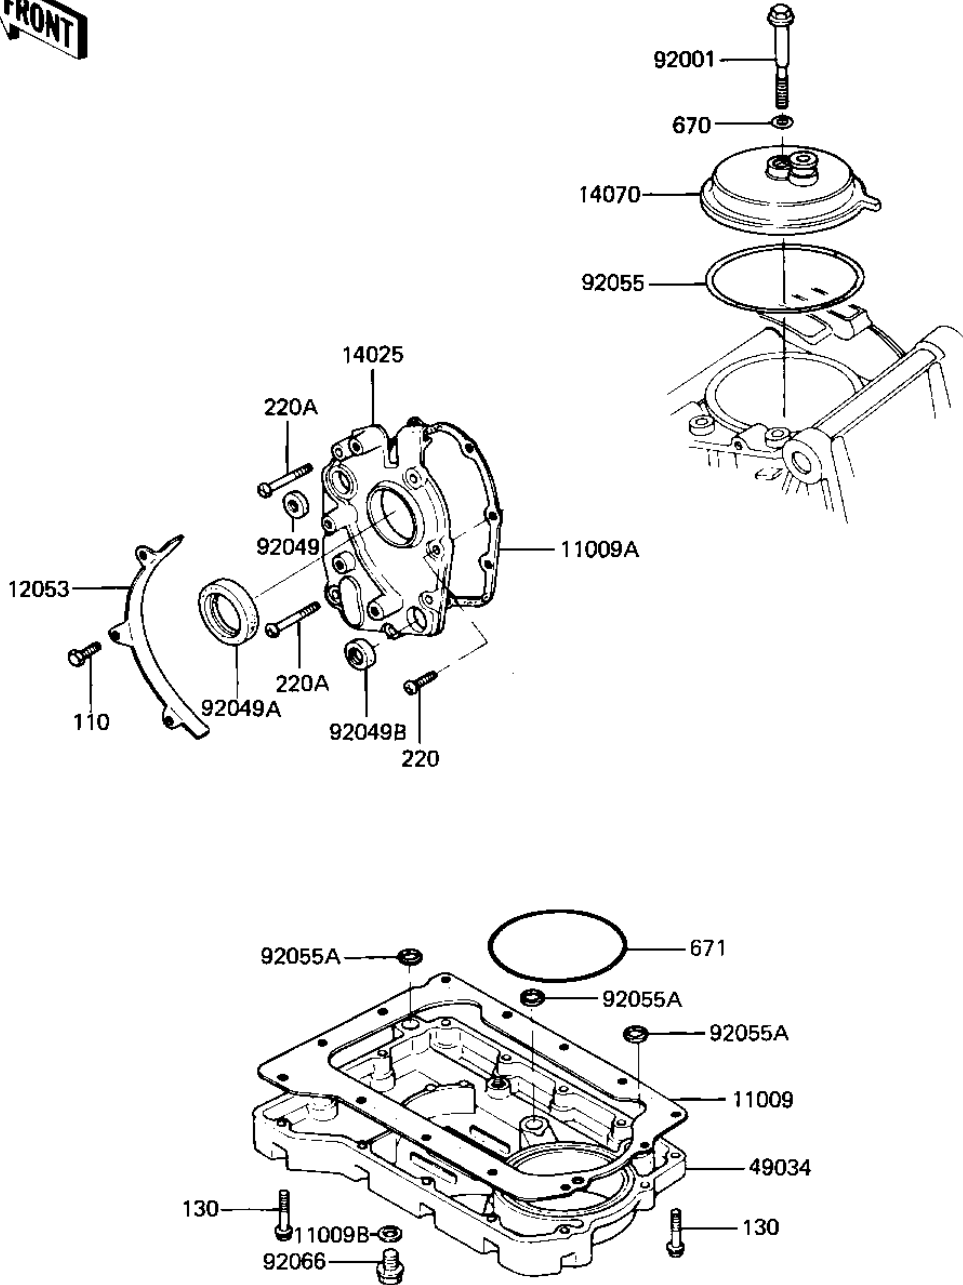

1981 GPz PARTS DIAGRAM

BREATHER COVER/OIL PAN

E1432-0005

1981 GPz PARTS LIST

BREATHER COVER/OIL PAN

ITEM NAME	PART NUMBER	QUANTITY
GASKET,OIL PAN (Ref # 11009)	11060-1057	1
GASKET,TRANSMISSION C (Ref # 11009A)	11060-1056	1
GASKET,DRIN PLUG (Ref # 11009B)	92065-097	1
GUIDE,CHAIN (Ref # 12053)	12053-1006	1
COVER,MISSION (Ref # 14025)	14024-011	1
BODY-BREATHER (Ref # 14070)	14070-1008	1
PAN-OIL (Ref # 49034)	49034-1011	1
BOLT,HEX HEAD,8X72 (Ref # 92001)	92003-107	1
OIL SEAL,SD-8187 (Ref # 92049)	92049-1017	1
OIL SEAL SC325210 (Ref # 92049A)	92050-024	1
OIL SEAL,TB13225.5 (Ref # 92049B)	92051-005	1
"O" RING,91MM (Ref # 92055)	92055-052	1
"O" RING (Ref # 92055A)	92055-077	3
PLUG,OIL DRAIN,12X15 (Ref # 92066)	92066-1174	1
BOLT-UPSET 6X14 (Ref # 110)	112B0614	3
BOLT,FLANGED,6X25 (Ref # 130)	130G0625	13
SCREW PAN HEAD 6X20 (Ref # 220)	220B0620	5
SCREW PAN HEAD 6X40 (Ref # 220A)	220B0640	2
"O" RING,8MM (Ref # 670)	670B1508	1
"O" RING,90MM (Ref # 671)	671B2590	1