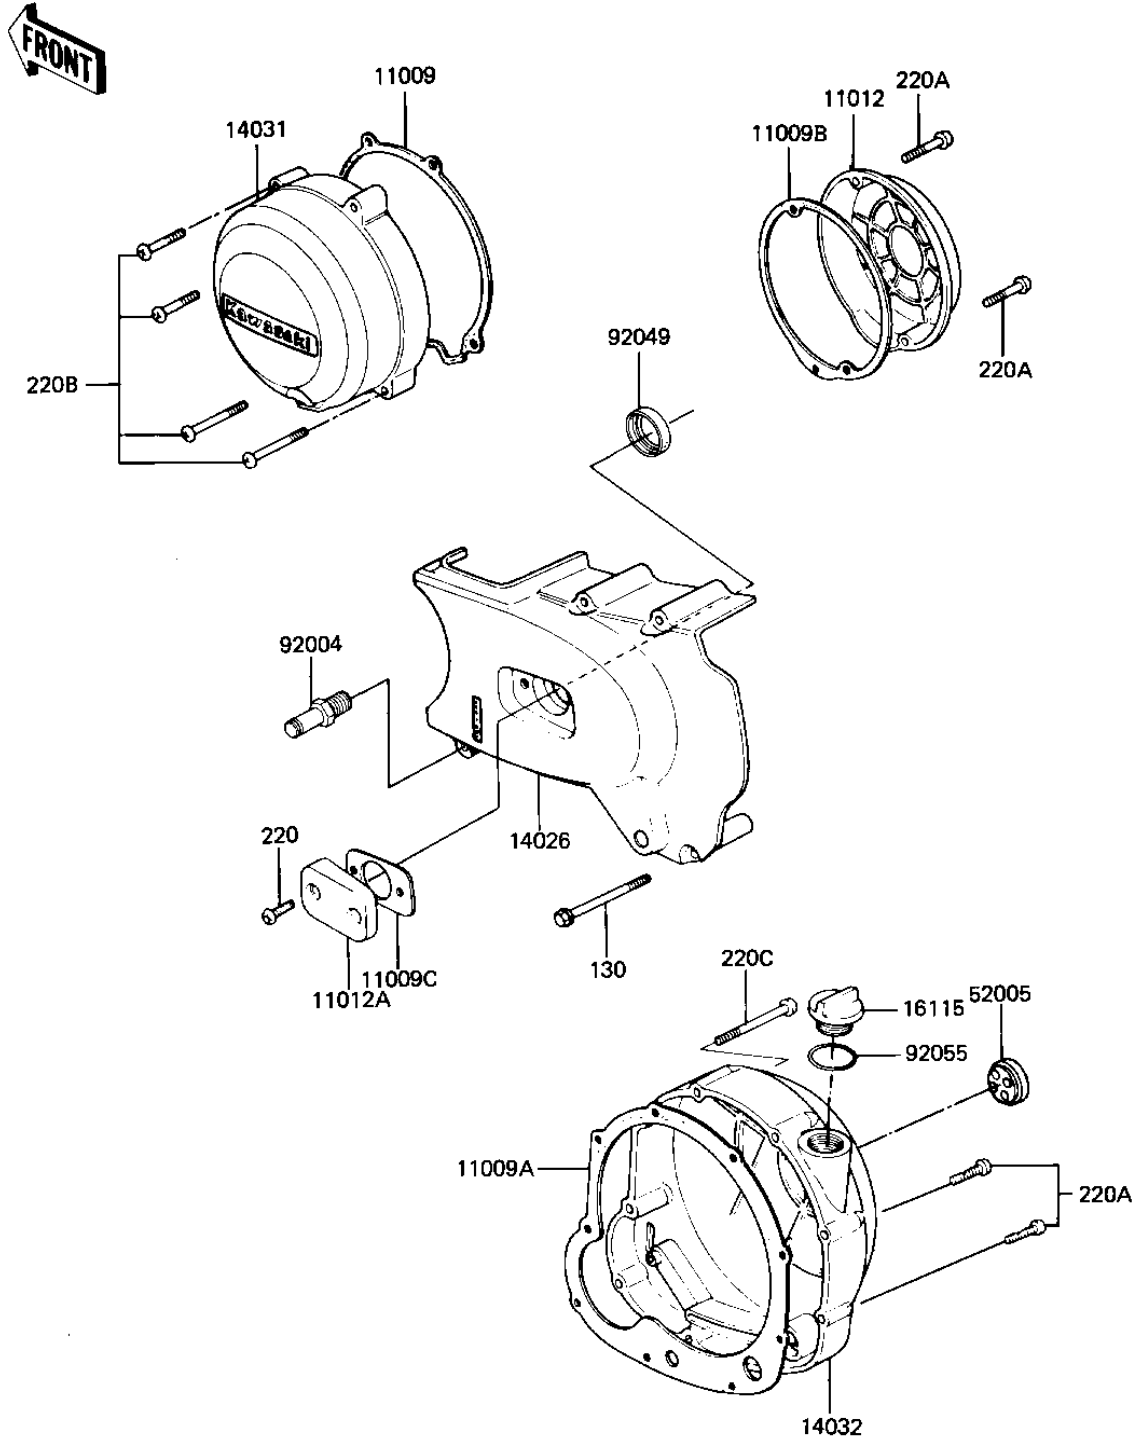

1981 GPz PARTS DIAGRAM

ENGINE COVERS

E1431-0021

1981 GPz PARTS LIST

ENGINE COVERS

ITEM NAME	PART NUMBER	QUANTITY
GASKET,GENERATOR COVE (Ref # 11009)	11060-1055	1
GASKET,CLUTCH COVER (Ref # 11009A)	11060-1054	1
GASKET,PULSING COIL C (Ref # 11009B)	11060-1053	1
GASKET,CLUTCH ADJ CAP (Ref # 11009C)	14049-004	1
CAP,CONTACT BREAKER (Ref # 11012)	11012-1166	1
CAP,CLUTCH ADJUSTING (Ref # 11012A)	11012-1181	1
COVER-CHAIN,F.BLACK (Ref # 14026)	14026-1043	1
COVER-GENERATOR (Ref # 14031)	14031-1066	1
COVER-CLUTCH,F.BLACK (Ref # 14032)	14032-1057	1
CAP-OIL FILLER (Ref # 16115)	16115-1009	1
GAUGE,OIL LEVEL (Ref # 52005)	52005-1009	1
STUD,CHANGE LEVER PIV (Ref # 92004)	92004-1038	1
OIL SEAL,CLUTCH RELES (Ref # 92049)	92049-1003	1
"0" RING,31MM (Ref # 92055)	92055-049	1
BOLT-FLANGED,6X70 (Ref # 130)	130G0670	4
SCREW PAN HEAD 6X18 (Ref # 220)	220B0618	2
SCREW PAN HEAD 6X30 (Ref # 220A)	220B0630	9
SCREW PAN HEAD 6X40 (Ref # 220B)	220B0640	4
SCREW PAN HEAD 6X60 (Ref # 220C)	220B0660	2