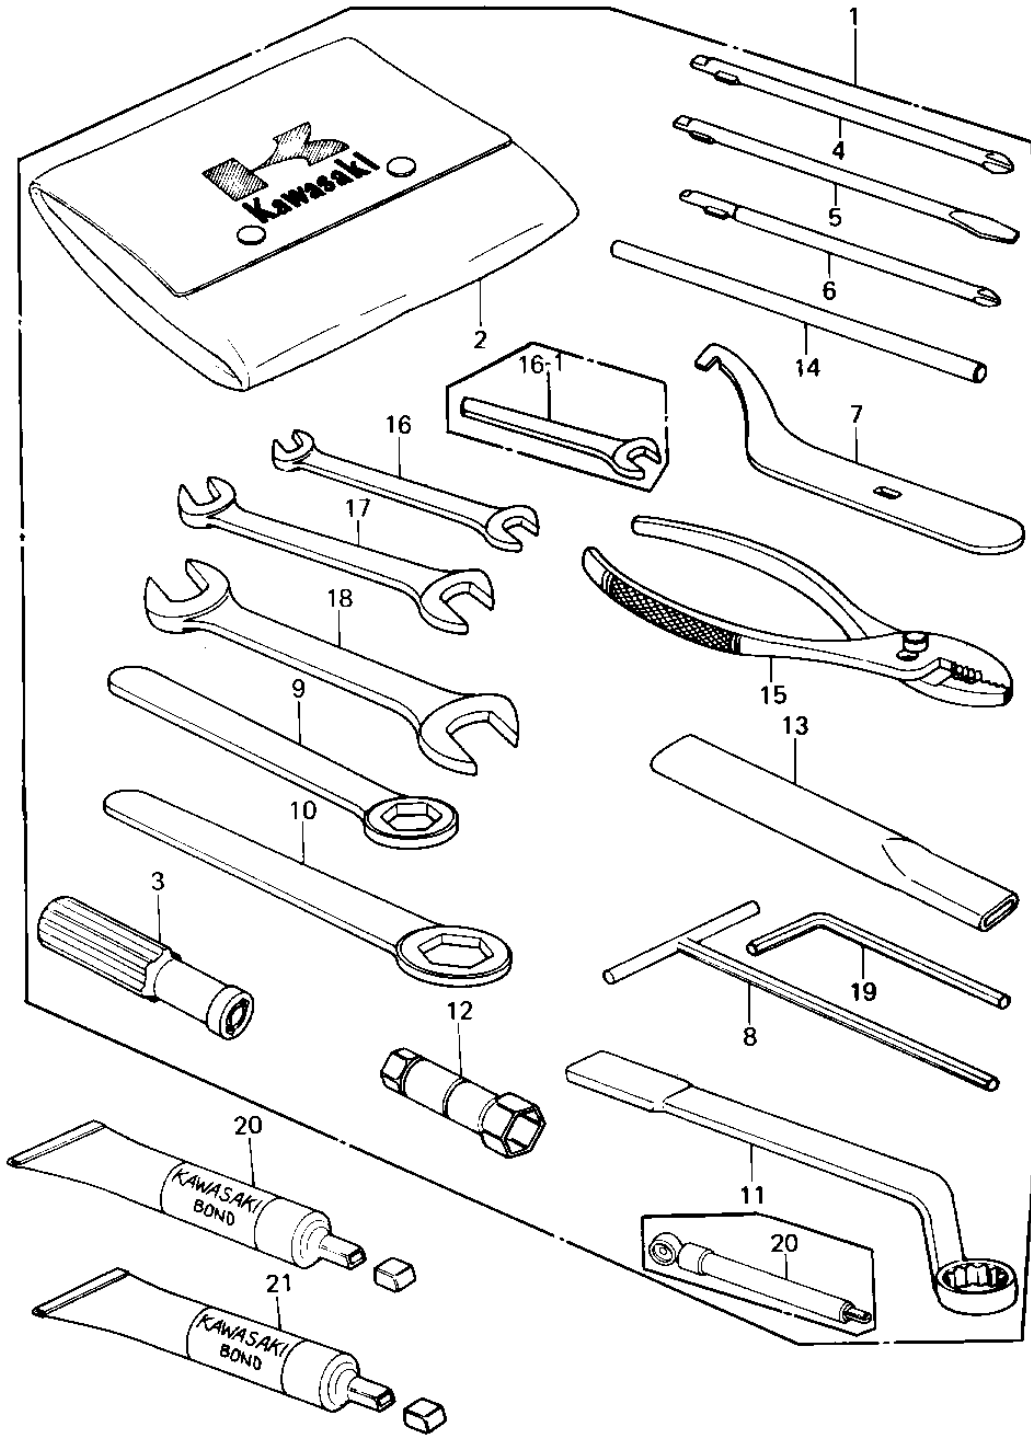

1980 KZ1300-A2 PARTS DIAGRAM

OWNER TOOLS

1980 KZ1300-A2 PARTS LIST

OWNER TOOLS

ITEM NAME	PART NUMBER	QUANTITY
56007-1045 (Canada) (Ref # 1)	56007-1028	1
TOOL KIT (Ref # 1)	56007-1045	1
TOOLKIT (Ref # 1)	56007-1130	1
BAG,TOOL (Ref # 2)	56008-1012	1
GRIP,SCREW DRIVER (Ref # 3)	92106-1002	1
TOOL-DRIVER (Ref # 4)	92107-1052	1
92107-1052 (Canada) (Ref # 5)	92107-007	1
92107-1002 (Canada) (Ref # 6)	92107-008	1
WRENCH,HOOK (Ref # 7)	92110-1014	1
WRENCH,ALLEN (Ref # 8)	92110-1017	1
TOOL-WRENCH,BOX END,2 (Ref # 9)	92110-1148	1
TOOL-WRENCH,BOX END,2 (Ref # 10)	92110-1150	1
WRENCH,17M/M (Ref # 11)	92110-1026	1
WRENCH,SPARK PLUG (Ref # 12)	92110-1027	1
BAR, BOX END WRENCH (Ref # 13)	92111-004	1
BAR,SPARK PLUG WRENCH (Ref # 14)	92111-005	1
PLIERS,160MM (Ref # 15)	92112-003	1
WRENCH,OPEN,8X10 (Ref # 16)	92126-001	1
WRENCH,OPEN END,10M/M (Ref # 16-1)	92110-1031	1
WRENCH,OPEN END,12X13 (Ref # 17)	92126-002	2
TOOL-WRENCH,OPEN END (Ref # 17)	92110-1038	1
TOOL-WRENCH,OPEN END, (Ref # 18)	92110-1153	1
WRENCH,ALLEN,6MM (Ref # 19)	92127-003	1
GAUGE,AIR,3.5KG/CM2 (Ref # 20)	52005-1031	1
LIQUID GASKET (Ref # 21)	92104-002	1
BOND,#10 (Ref # 22)	56019-120	1