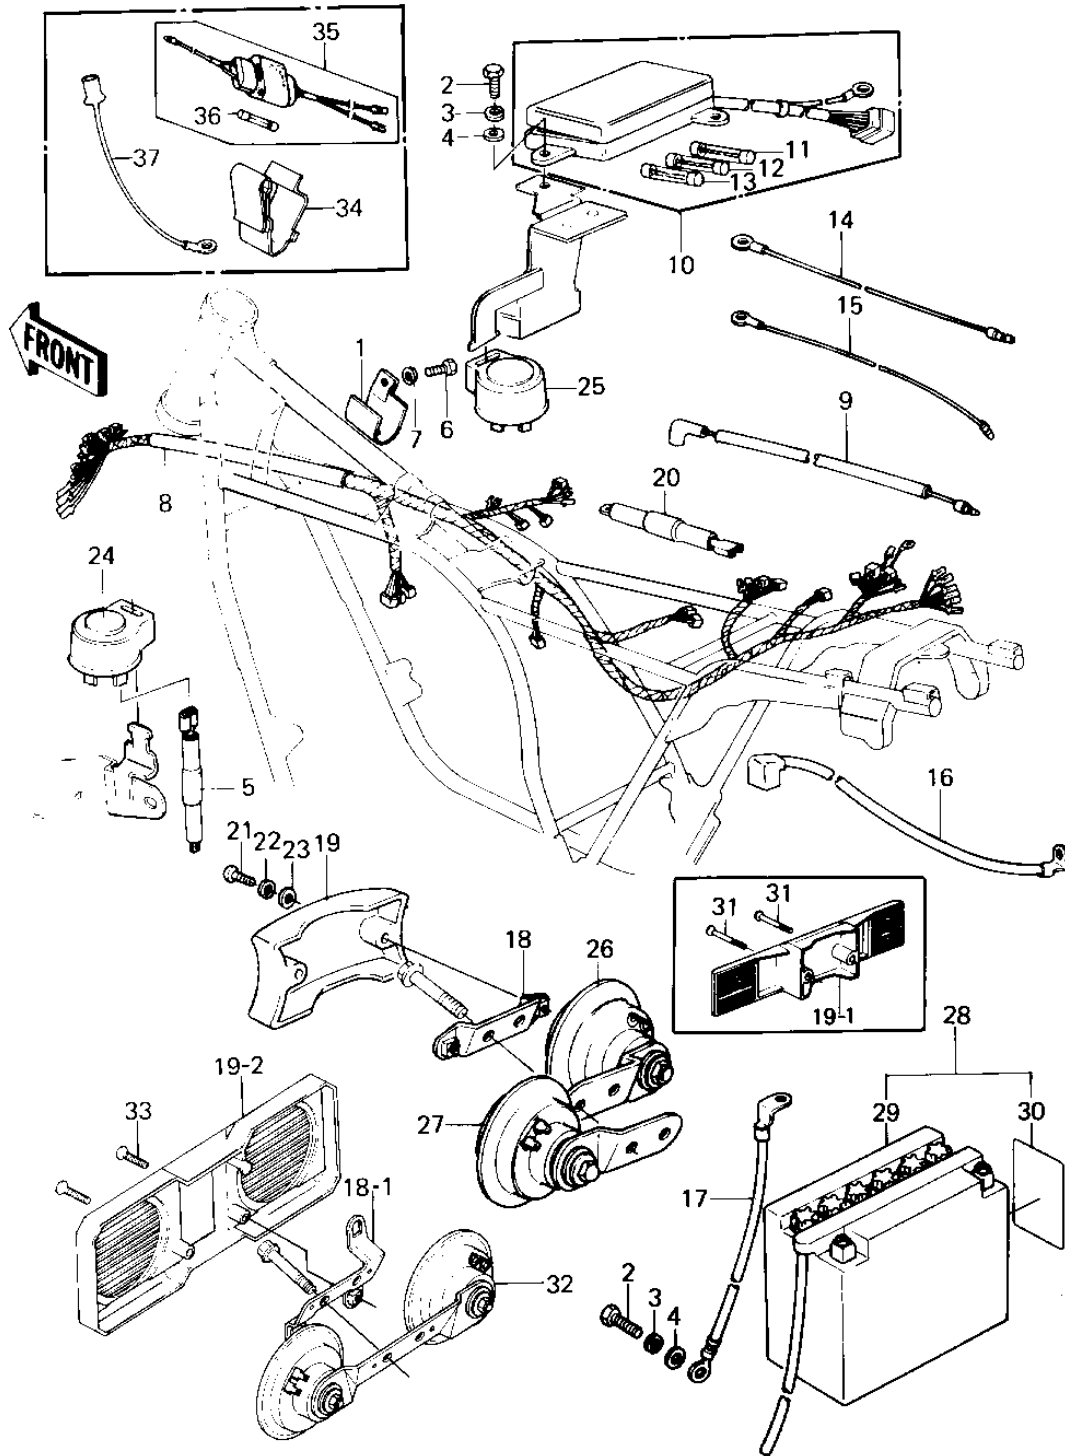

1980 KZ1300-A2 PARTS DIAGRAM

CHASSIS ELECTRICAL EQUIPMENT

1980 KZ1300-A2 PARTS LIST

CHASSIS ELECTRICAL EQUIPMENT

ITEM NAME	PART NUMBER	QUANTITY
GUIDE,MAIN HARNESS (Ref # 1)	13070-1022	1
BOLT-UPSET,6X12 (Ref # 2)	112G0612	1
WASHER SPRING 6MM (Ref # 3)	461F0600	2
WASHER PLAIN 6MM (Ref # 4)	411B0600	1
REGULATOR (Ref # 5)	21066-026	2
BOLT,6X10 (Ref # 6)	112G0610	1
WIRING HARNESS,MAIN (Ref # 8)	26001-1063	1
WIRING HARNESS,MAIN (Ref # 8)	26001-1105	1
WIRING HARNESS,MAIN (Ref # 8)	26001-1171	2
HARNESS,MAIN (Ref # 8)	26001-1195	1
WIRING HARNESS,SUB (Ref # 9)	26001-1064	1
FUSE ASSY (Ref # 10)	26004-1009	1
FUSE,2A,L=25M/M (Ref # 11)	26006-1004	1
FUSE 10A (Ref # 12)	26006-003	1
FUSE,30A,L=25M/M (Ref # 13)	26006-1005	1
LEAD WIRE,SIGNAL LAMP (Ref # 14)	26011-063	1
WIRE,LEAD (Ref # 14)	26011-095	2
WIRE,STARTER LEAD (Ref # 16)	26011-1037	1
WIRE,BATTERY GROUND (Ref # 17)	26011-1038	1
BRACKET,HARN FITTING (Ref # 18)	11034-1504	1
BRACKET,HORN COVER (Ref # 18-1)	11036-1028	1
COVER (Ref # 19)	14025-1156	1
COVER,HORN (Ref # 19-1)	14025-1200	1
COVER,HORN (Ref # 19-2)	14025-1310	1
SCREW-PAN-CRROSS,4X12 (Ref # 21)	220B0412	1
WASHER SPRING 4MM (Ref # 22)	461F0400	1
WASHER PLAIN 4MM (Ref # 23)	410B0400	1
RELAY-TURN SIGNAL (Ref # 24)	27002-011	1
RELAY,TURN SIGNAL (Ref # 25)	27002-016	1

1980 KZ1300-A2 PARTS LIST

CHASSIS ELECTRICAL EQUIPMENT

ITEM NAME	PART NUMBER	QUANTITY
HORN (Ref # 26)	27003-1009	1
HORN (Ref # 27)	27003-1012	1
YUA BAT Y50-N18L-A2 (Ref # 28)	26012-1012	1
26012-1012 (Canada) (Ref # 29)	26012-1019	1
LABEL-WARNING,BATTERY (Ref # 30)	56040-1036	1
SCREW,CNTSNK 4X35 (Ref # 31)	92009-1089	1
HORN (Ref # 32)	27003-1037	1
SCREW-CSK (Ref # 33)	221C0430	1
HOLDER,ACCESSORY FUSE (Ref # 34)	13091-1102	1
FUSE-ASSY,ACCESSORY (Ref # 35)	26004-1014	1
FUSE,10A,L=30M/M (Ref # 36)	26006-1002	1
WIRE-LEAD,ACCESSORY G (Ref # 37)	26011-1100	1