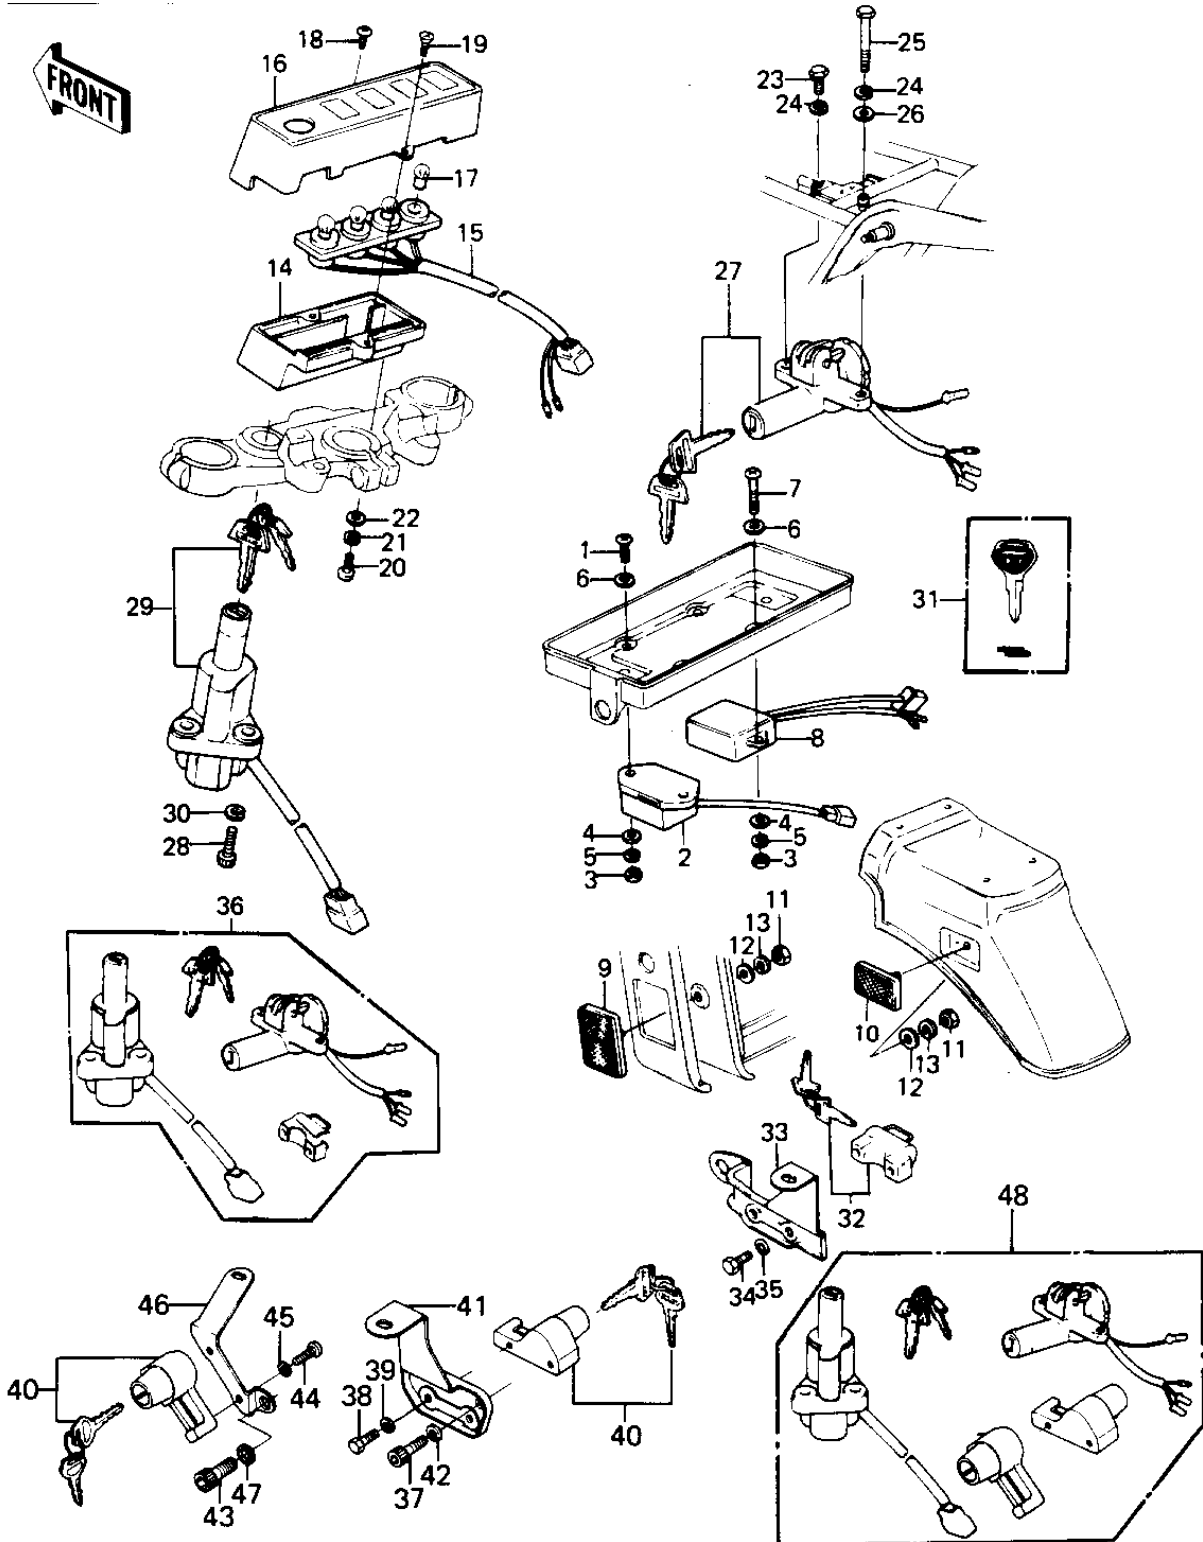

1980 KZ1300-A2 PARTS DIAGRAM

IGNITION SWITCH/LOCKS/REFLECTORS

1980 KZ1300-A2 PARTS LIST

IGNITION SWITCH/LOCKS/REFLECTORS

ITEM NAME	PART NUMBER	QUANTITY
SCREW PAN HEAD 6X20 (Ref # 1)	220B0620	1
SWITCH,RESERVE LIGHTI (Ref # 2)	27010-1024	1
NUT 6MM (Ref # 3)	311B0600	1
NUT,LOCK 6MM (Ref # 3)	92017-014	1
WASHER PLAIN 6MM (Ref # 4)	410B0600	1
WASHER SPRING 6MM (Ref # 5)	461F0600	1
WASHER PLAIN (Ref # 6)	92022-024	1
SCREW PAN HEAD 6X35 (Ref # 7)	220B0635	1
SWITCH,TURN SIGNAL OP (Ref # 8)	27010-1016	1
REFLECTOR,REFLEX(FRON (Ref # 9)	28012-1003	1
REFLECTOR-REFLEX,RR (Ref # 10)	28012-1054	1
NUT,5MM (Ref # 11)	311B0500	1
WASHER PLAIN 5MM (Ref # 12)	411B0500	1
WASHER SPRING 5MM (Ref # 13)	461F0500	1
LAMP ASSY,PILOT (Ref # 14~19)	23016-1014	1
COVER,PILOT LAMP,LOWE (Ref # 14)	14025-1117	1
SOCKET ASSY,PILOT LAM (Ref # 15)	23008-1041	1
COVER,PILOT LAMP,UPPE (Ref # 16)	25023-1014	1
BULB 12V 3W (Ref # 17)	92069-018	1
SCREW,TAPPING,3.5X10 (Ref # 18)	92009-1073	1
SCREW,CNTSNK HED,4X10 (Ref # 19)	92009-1074	1
SCREW, PAN HEAD, 5 X 16 (Ref # 20)	220B0516A	1
WASHER SPRING 5MM (Ref # 21)	461F0500	1
WASHER PLAIN 5MM (Ref # 22)	411B0500	1
BOLT-UPSET,6X12 (Ref # 23)	112G0612	1
WASHER SPRING 6MM (Ref # 24)	461F0600	1
BOLT-UPSET (Ref # 25)	112G0645	1
WASHER PLAIN 6MM (Ref # 26)	411B0600	1
LOCK ASSY,SEAT (Ref # 27)	27016-5027	1