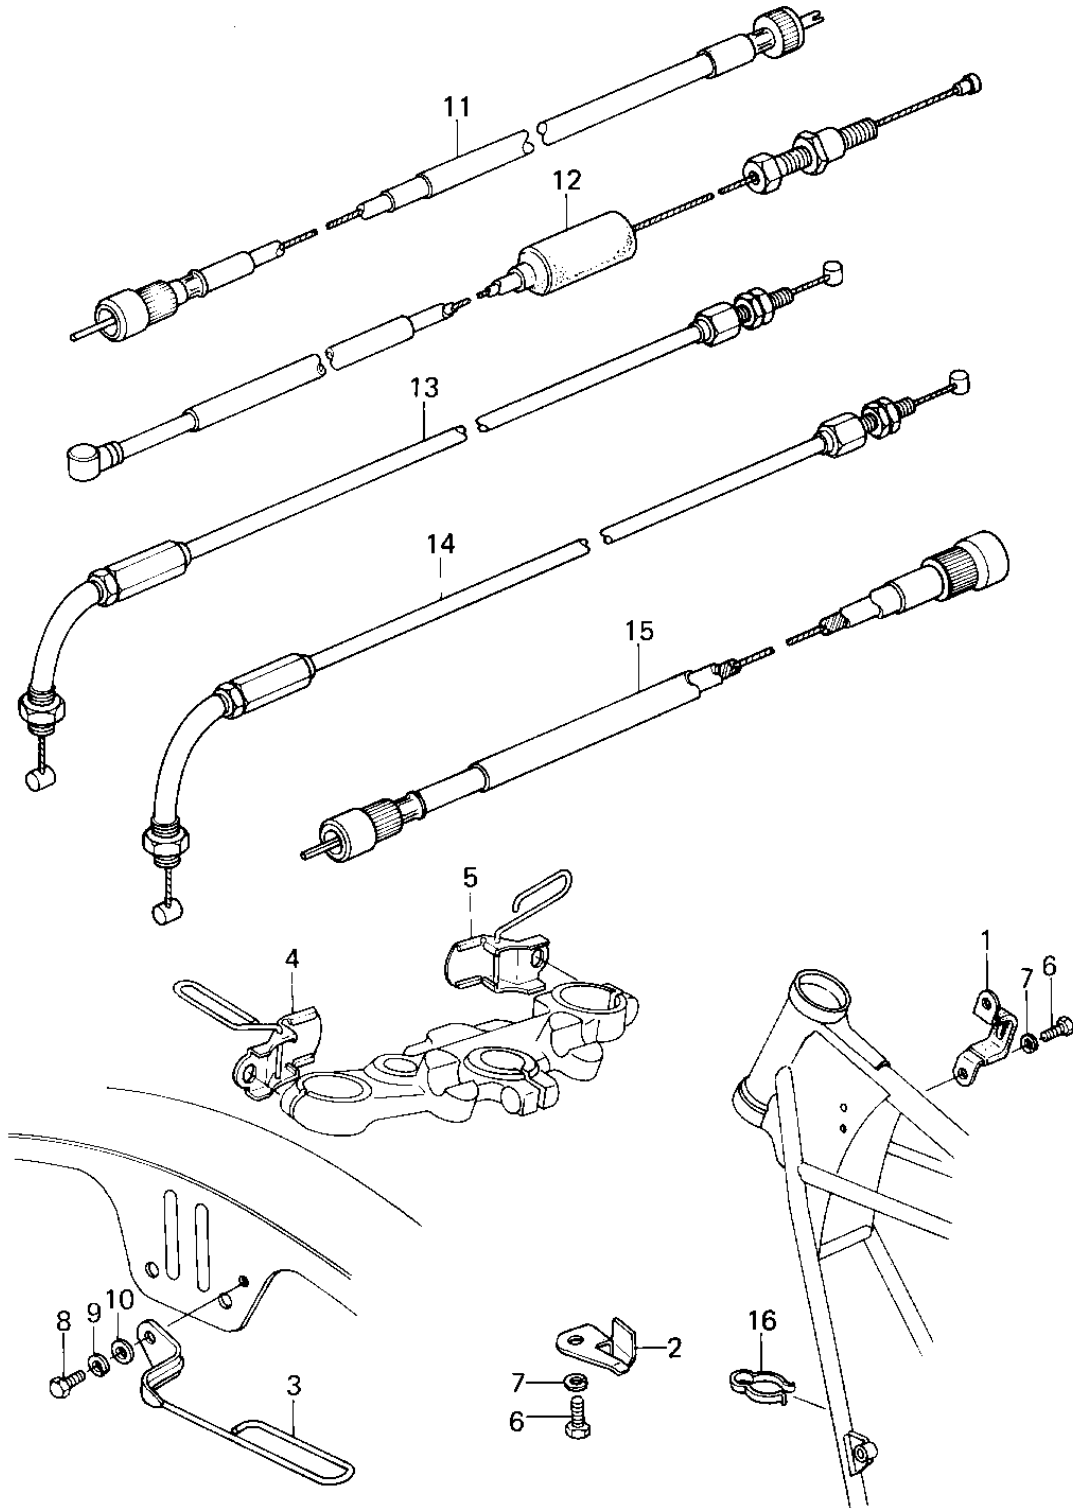

1980 KZ1300-A2 PARTS DIAGRAM

CABLES

1980 KZ1300-A2 PARTS LIST

CABLES

ITEM NAME	PART NUMBER	QUANTITY
GUIDE,TACHOMETER CABL (Ref # 1)	13070-1012	1
GUIDE,CLUTCH CABLE (Ref # 2)	13070-1013	1
GUIDE,SPEEDOMETER (Ref # 3)	13070-1015	1
GUIDE,CLUTCH CABLE (Ref # 4)	13070-1016	1
GUIDE,THROTTLE CABLE (Ref # 5)	13070-1017	1
BOLT-UPSET,6X12 (Ref # 6)	112G0612	2
WASHER SPRING 6MM (Ref # 7)	461F0600	2
WASHER PLAIN 6MM (Ref # 10)	411B0600	1
CABLE,SPEEDOMETER (Ref # 11)	54001-1013	1
CABLE-CLUTCH (Ref # 12)	54011-1139	1
CABLE,THROTTLE (Ref # 13)	54012-1027	1
CABLE,THROTTLE (Ref # 14)	54012-1028	1
CABLE,TACHOMETER (Ref # 15)	54018-1005	1
CLAMP,CABLE (Ref # 16)	92037-093	1