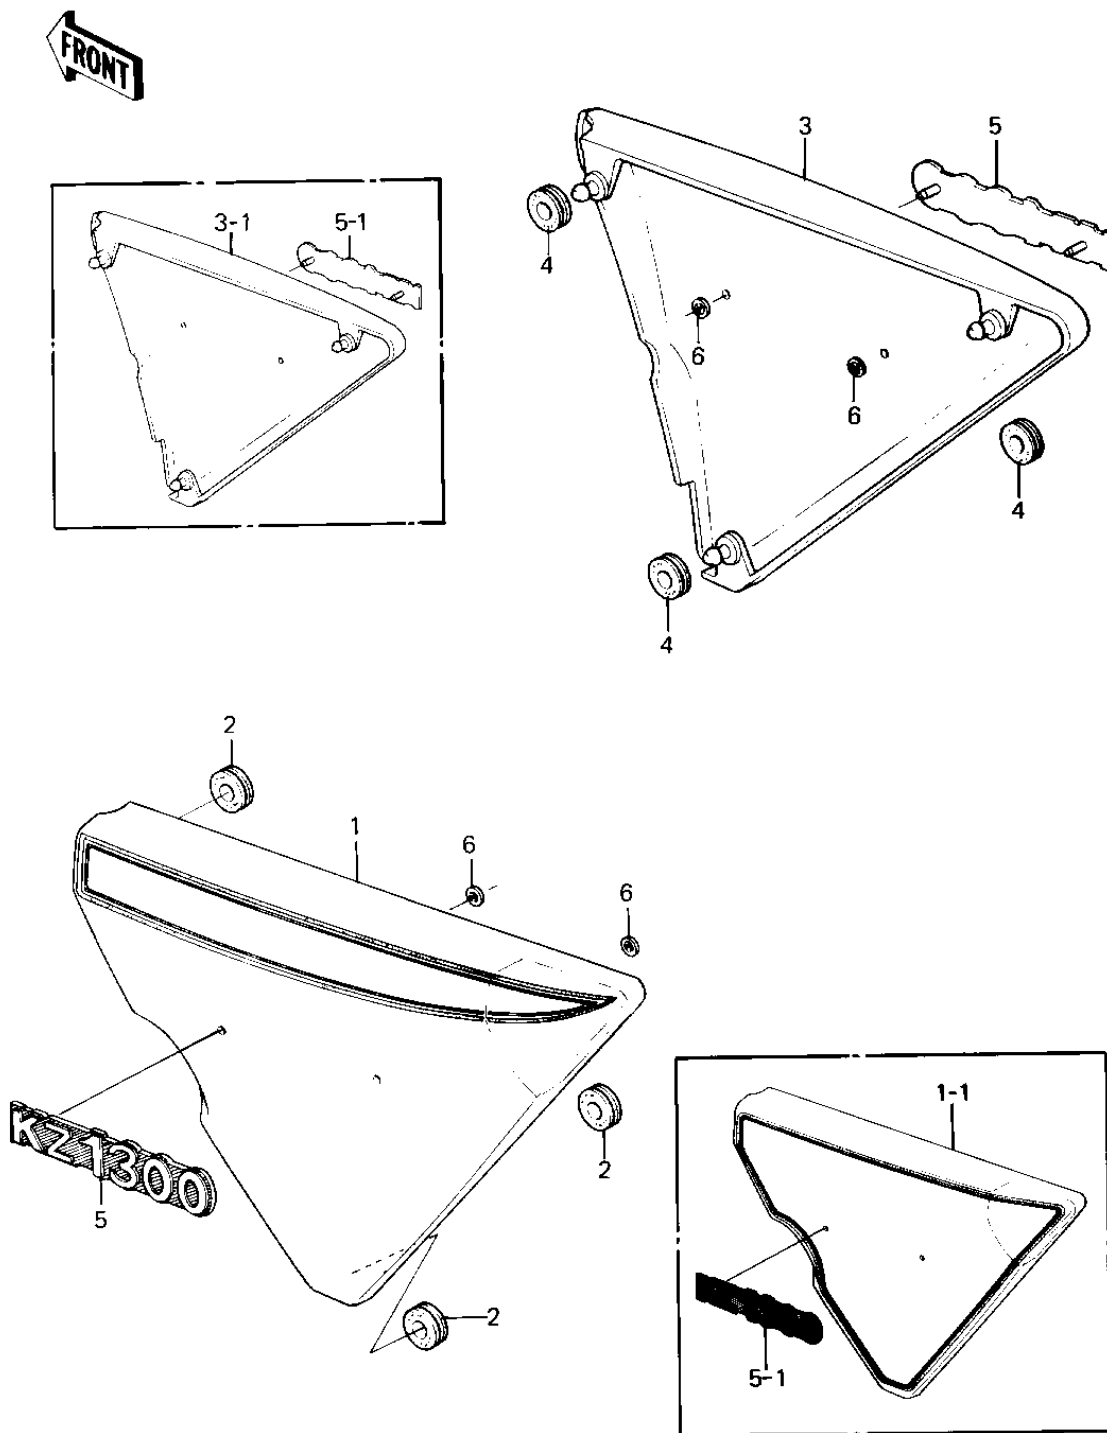

## 1980 KZ1300-A2 PARTS DIAGRAM

SIDE COVERS

## 1980 KZ1300-A2 PARTS LIST

### SIDE COVERS

ITEM NAME	PART NUMBER	QUANTITY
COVER,L.H SIDE,L.S.BL (Ref # 1)	36001-5008-C1	1
COVER-SIDE,LH,EBONY (Ref # 1-1)	36001-5008-8G	1
GROMMET (Ref # 2)	92071-056	2
COVER,R.H,SIDE,L.S.B (Ref # 3)	36001-1041-C1	1
COVER-SIDE,RH,EBONY (Ref # 3-1)	36001-1041-8G	1
EMBLEM,SIDE COVER (Ref # 5)	56018-1102	1
MARK,SIDE COVER (Ref # 5-1)	56018-1220	1
NUT,LOCK,3MM (Ref # 6)	92018-005	1