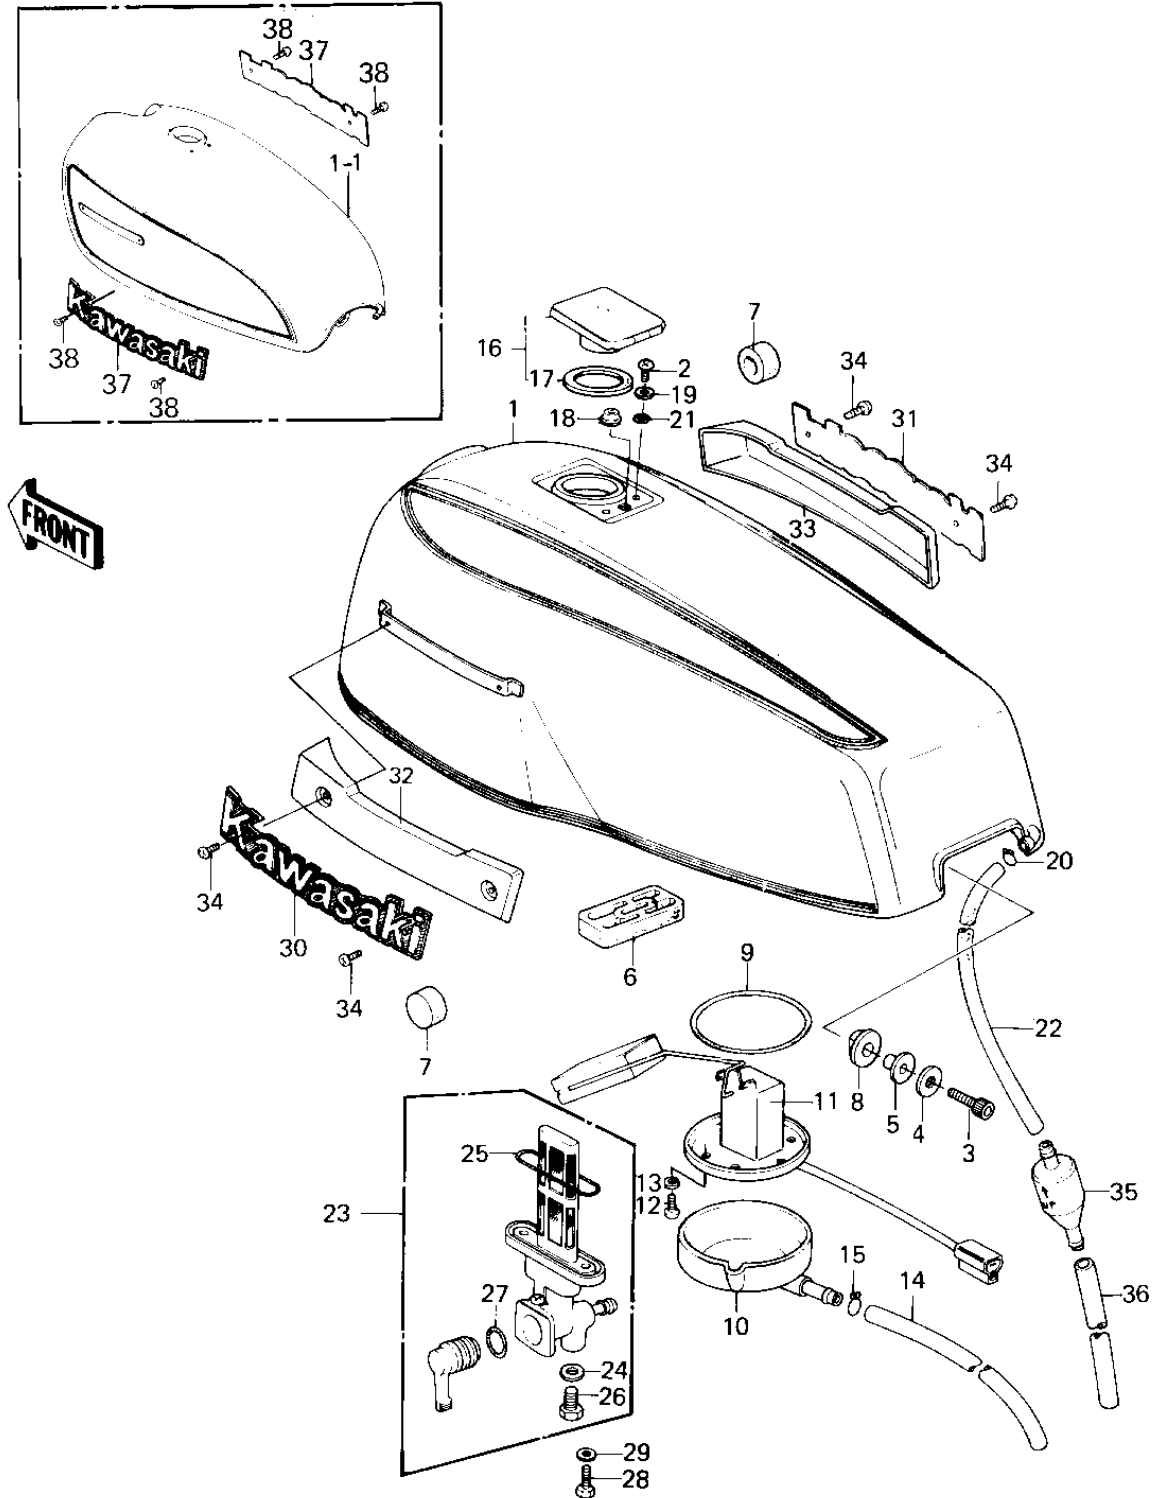

1980 KZ1300-A2 PARTS DIAGRAM

FUEL TANK

1980 KZ1300-A2 PARTS LIST

FUEL TANK

ITEM NAME	PART NUMBER	QUANTITY
TANK-FUEL,L.S.BLUE (Ref # 1)	51001-1017-C1	1
TANK-FUEL,EBONY (Ref # 1-1)	51001-1063-8G	1
SCREW PAN HEAD 5X10 (Ref # 2)	220B0510	1
BOLT,SOCKET,8X30 (Ref # 3)	120P0830	1
92022-101 (Canada) (Ref # 4)	92022-092	1
COLLAR,FUEL TANK FITT (Ref # 5)	92027-1134	1
DAMPER,FUEL TANK,REAR (Ref # 6)	92075-1114	1
DAMPER,FUEL TANK,FRON (Ref # 7)	92075-1115	1
DAMPER,FUEL TANK,FITT (Ref # 8)	92075-1116	1
"O" RING (Ref # 9)	92055-1067	1
COVER,FUEL GAGE (Ref # 10)	14025-1091	1
GAGE,FUEL (Ref # 11)	52005-1006	1
SCREW PAN HEAD 5X8 (Ref # 12)	220B0508	1
WASHER SPRING 5MM (Ref # 13)	461F0500	1
TUBE-BREATHER (BULK) (Ref # 14)	702A071000	1
CLAMP,CHAIN OILER (Ref # 15)	92037-147	1
CAP ASSY,FUEL TANK (Ref # 16)	51048-1019	1
GASKET,FUEL TANK CAP (Ref # 17)	11009-1051	1
OIL SEAL,FUEL TANK (Ref # 18)	92093-1030	1
WASHER,PLAIN (Ref # 19)	92022-1038	1
CLAMP FUEL PIPE (Ref # 20)	92037-010	1
"O" RING (Ref # 21)	92055-1023	1
TUBE,4.5X9X750M/M (Ref # 22)	92059-1092	1
TUBE,RUBBER,7X10X280 (Ref # 22)	702A07280	1
TAP ASSY,FUEL (Ref # 23)	51023-1028	2
GASKET,DRAIN BOLT (Ref # 24)	11009-1045	1
"O" RING (Ref # 25)	51039-010	1
BOLT,DRAIN (Ref # 26)	92001-1089	1
"O" RING (Ref # 27)	92055-1036	1

1980 KZ1300-A2 PARTS LIST

FUEL TANK

ITEM NAME	PART NUMBER	QUANTITY
BOLT,6X20,FUEL TAP (Ref # 28)	92001-1091	1
WASHER-PLAIN (Ref # 29)	92022-183	1
EMBLEM,FUEL TANK,L.H (Ref # 30)	56014-1025	1
EMBLEM,FUEL TANK,R.H (Ref # 31)	56014-1026	1
EMBLEM BASE,FUEL TANK (Ref # 32)	56014-1027	1
EMBLEM BASE,FUEL TANK (Ref # 33)	56014-1028	1
SCREW-PAN-CROS (Ref # 34)	220C0308	1
BREATHER,FUEL TANK (Ref # 35)	14069-1004	1
TUBE,RUBBER,7X10X400 (Ref # 36)	702A07400	1
EMBLEM,FUEL TANK (Ref # 37)	56014-1043	1
SCREW-CSK-CROS (Ref # 38)	221C0306	1