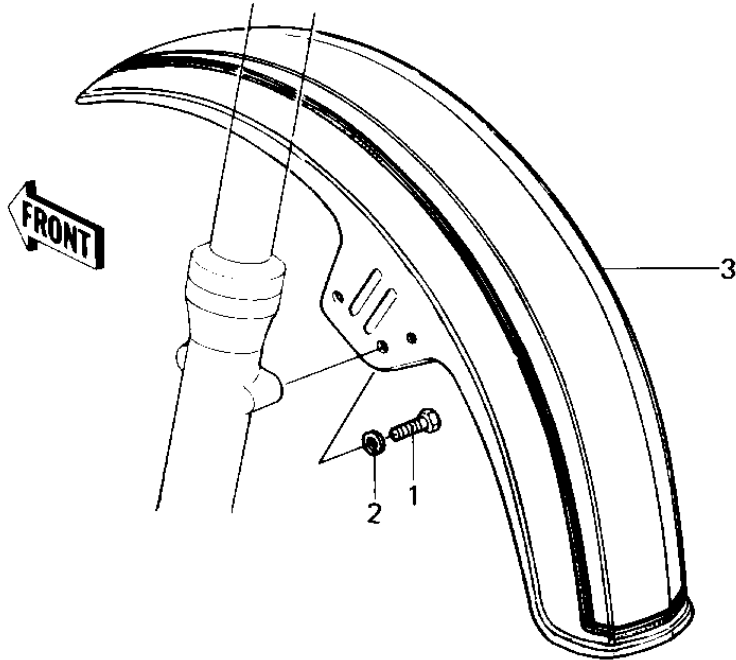

## 1980 KZ1300-A2 PARTS DIAGRAM

FENDERS

### FENDERS

ITEM NAME	PART NUMBER	QUANTITY
BOLT-SMALL-UPSET,8X16 (Ref # 1)	115G0816	1
WASHER SPRING 8MM (Ref # 2)	461F0800	1
FENDER-FR,L.S.BLUE (Ref # 3)	35004-1027-C1	1
FENDER-FR,EBONY (Ref # 3)	35004-1027-8G	1
BOLT-UPSET 6X14 (Ref # 4)	112B0614	1
WASHER SPRING 6MM (Ref # 5)	461F0600	2
BOLT-UPSET (Ref # 6)	112G0618	1
WASHER PLAIN 6MM (Ref # 8)	411B0600	1
FENDER-RR (Ref # 9)	35022-1019	1
FENDER-RR,BLACK (Ref # 10)	35022-1020-6Z	1
WASHER 6.5X20X1.6T (Ref # 11)	92022-125	1