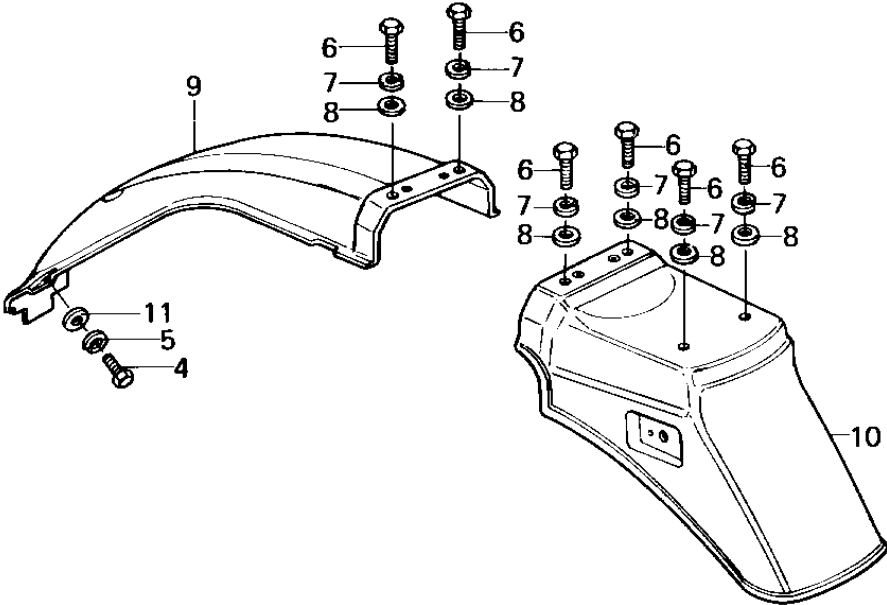

## 1980 KZ1300-A2 PARTS DIAGRAM

FENDERS

### FENDERS

ITEM NAME	PART NUMBER	QUANTITY
BOLT-SMALL-UPSET,8X16 (Ref # 1)	115G0816	1
WASHER SPRING 8MM (Ref # 2)	461F0800	1
FENDER-FR,L.S.BLUE (Ref # 3)	35004-1027-C1	1
FENDER-FR,EBONY (Ref # 3)	35004-1027-8G	1
BOLT-UPSET 6X14 (Ref # 4)	112B0614	1
WASHER SPRING 6MM (Ref # 5)	461F0600	2
BOLT-UPSET (Ref # 6)	112G0618	1
WASHER PLAIN 6MM (Ref # 8)	411B0600	1
FENDER-RR (Ref # 9)	35022-1019	1
FENDER-RR,BLACK (Ref # 10)	35022-1020-6Z	1
WASHER 6.5X20X1.6T (Ref # 11)	92022-125	1