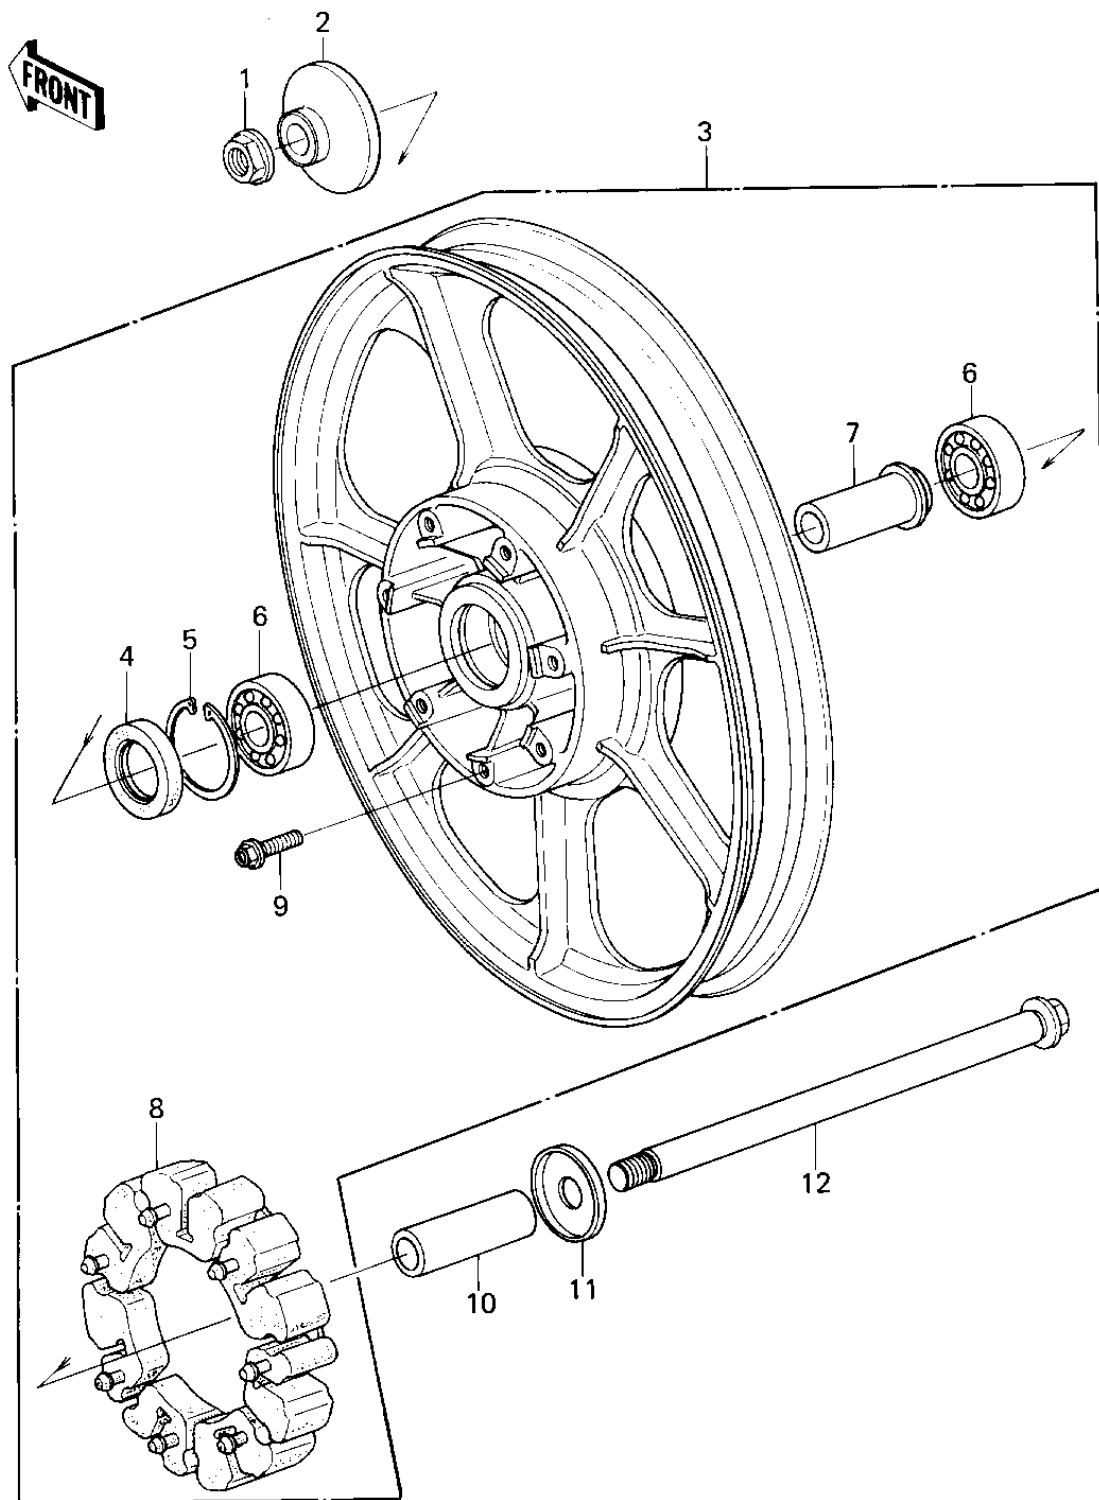

1980 KZ1300-A2 PARTS DIAGRAM

REAR WHEEL/HUB

1980 KZ1300-A2 PARTS LIST

REAR WHEEL/HUB

ITEM NAME	PART NUMBER	QUANTITY
NUT,FLANGED,18MM (Ref # 1)	92015-2186	1
COLLAR,FRONT AXLE (Ref # 2)	92027-1127	1
SOLID WHEEL ASSY,REAR (Ref # 3)	41073-1024	1
OIL SEAL (Ref # 4)	92049-1021	1
RING,SNAP,56.2M/M (Ref # 5)	92033-1043	2
BALL BEARING,#6304Z (Ref # 6)	601B6304Z	1
COLLAR (Ref # 7)	92027-1124	1
SHOCK DAMPER,REAR HUB (Ref # 8)	92075-1098	1
BOLT,8X28 (Ref # 9)	92001-1095	1
COLLAR (Ref # 10)	92027-1126	1
COVER (Ref # 11)	49016-1019	1
AXLE,REAR (Ref # 12)	41068-1017	1