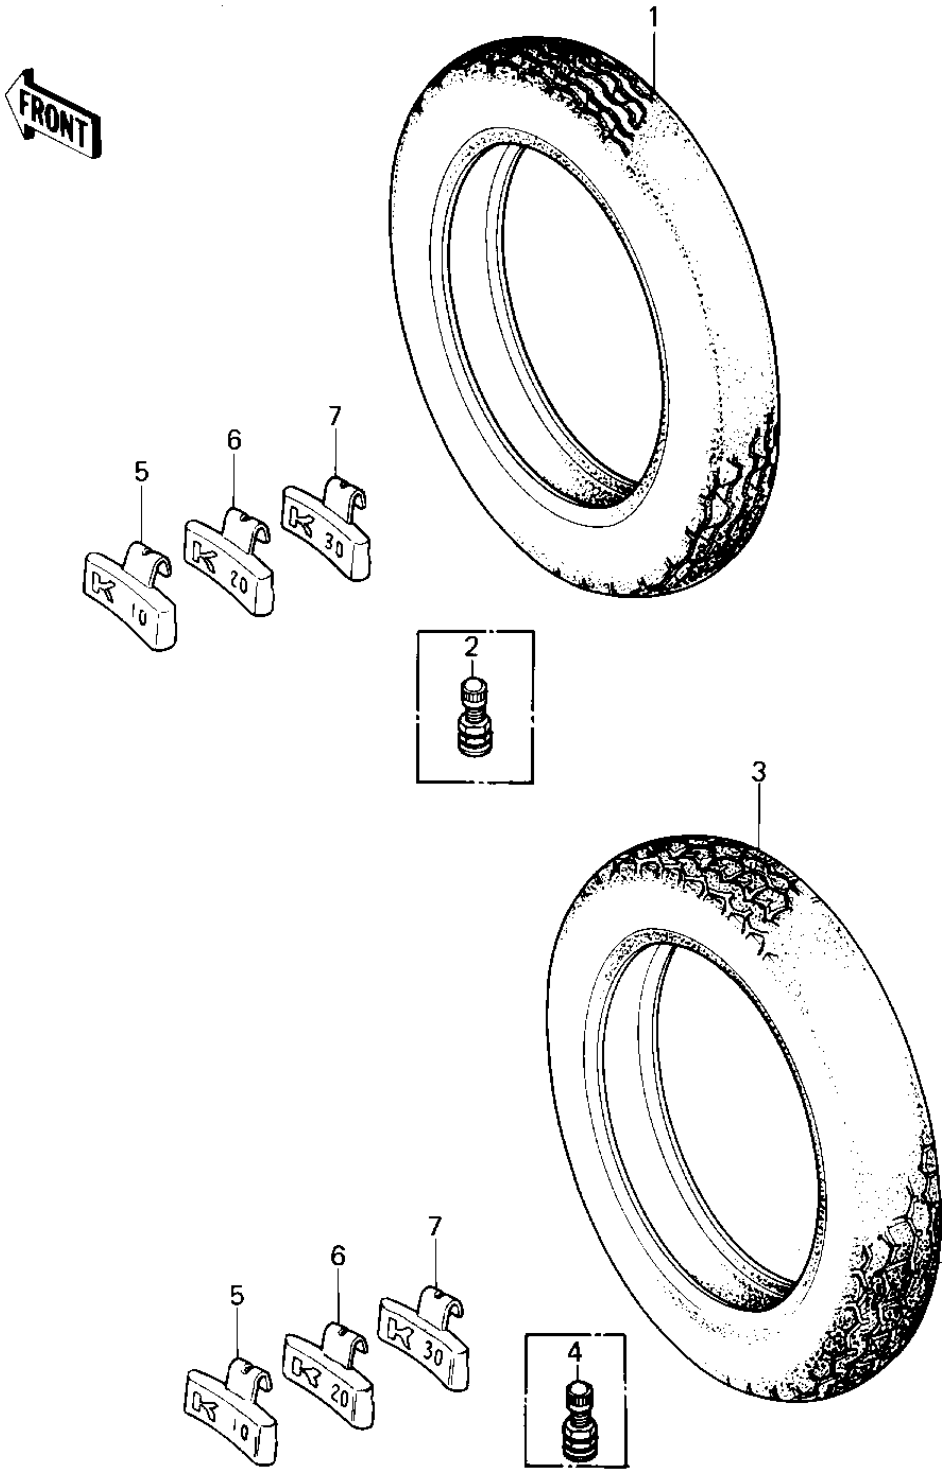

1980 KZ1300-A2 PARTS DIAGRAM

TIRES

1980 KZ1300-A2 PARTS LIST

TIRES

ITEM NAME	PART NUMBER	QUANTITY
TIRE MN90-18 F8 F (Ref # 1)	41002-1048	1
VALVE (Ref # 2)	16126-1136	2
TIRE MT90-17 K100M R (Ref # 3)	41002-1049	1
BALANCER-WHEEL,10G (Ref # 5)	41075-1011	1
BALANCER-WHEEL,20G (Ref # 6)	41075-1012	1
BALANCER-WHEEL,30G (Ref # 7)	41075-1013	1