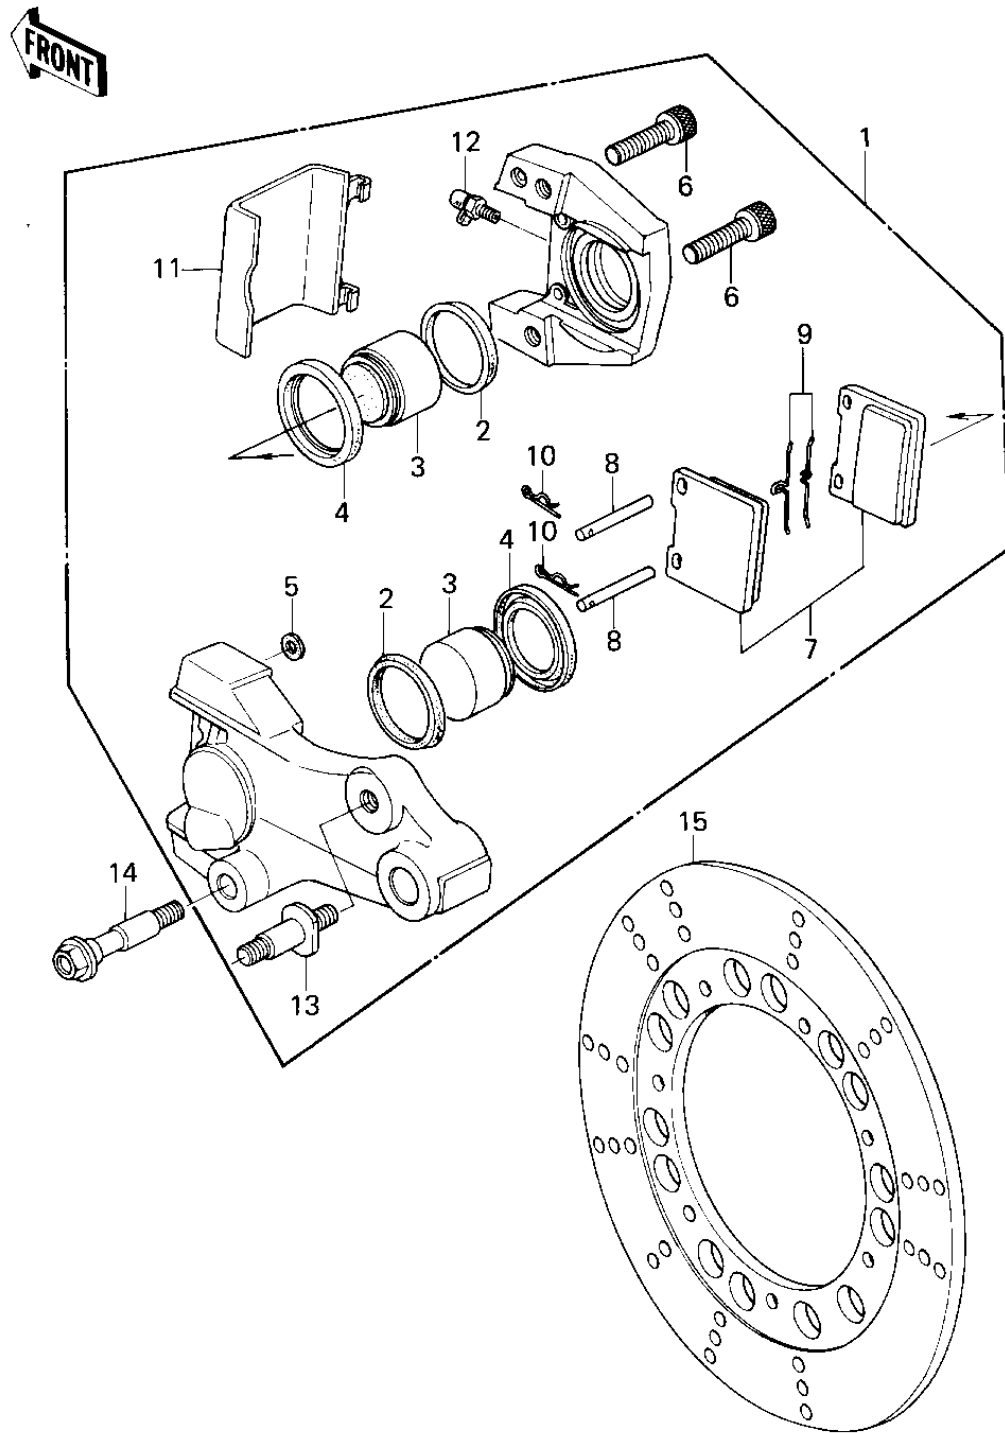

1980 KZ1300-A2 PARTS DIAGRAM

REAR BRAKE

1980 KZ1300-A2 PARTS LIST

REAR BRAKE

ITEM NAME	PART NUMBER	QUANTITY
CALIPER ASSY,REAR (Ref # 1)	43041-1018	1
RING,PISTON SEAL (Ref # 2)	43049-002	1
PISTON,BRAKE (Ref # 3)	43020-1011	1
DUST SEAL,PISTON (Ref # 4)	43054-004	1
RING,SEAL6.5X11.5X2.2 (Ref # 5)	43049-1004	1
BOLT,TIE,10X45 (Ref # 6)	92001-1071	1
PAD SET (Ref # 7)	43082-1002	1
PIN (Ref # 8)	43045-007	1
SPRING (Ref # 9)	43086-002	1
CLIP (Ref # 10)	43084-003	1
CAP (Ref # 11)	43024-004	1
BLEEDER SET (Ref # 12)	43085-001	1
STUD (Ref # 13)	92004-1020	1
BOLT,REAR CALIPER (Ref # 14)	92001-1132	1
DISC,RR,SILVER (Ref # 15)	41080-1124	1