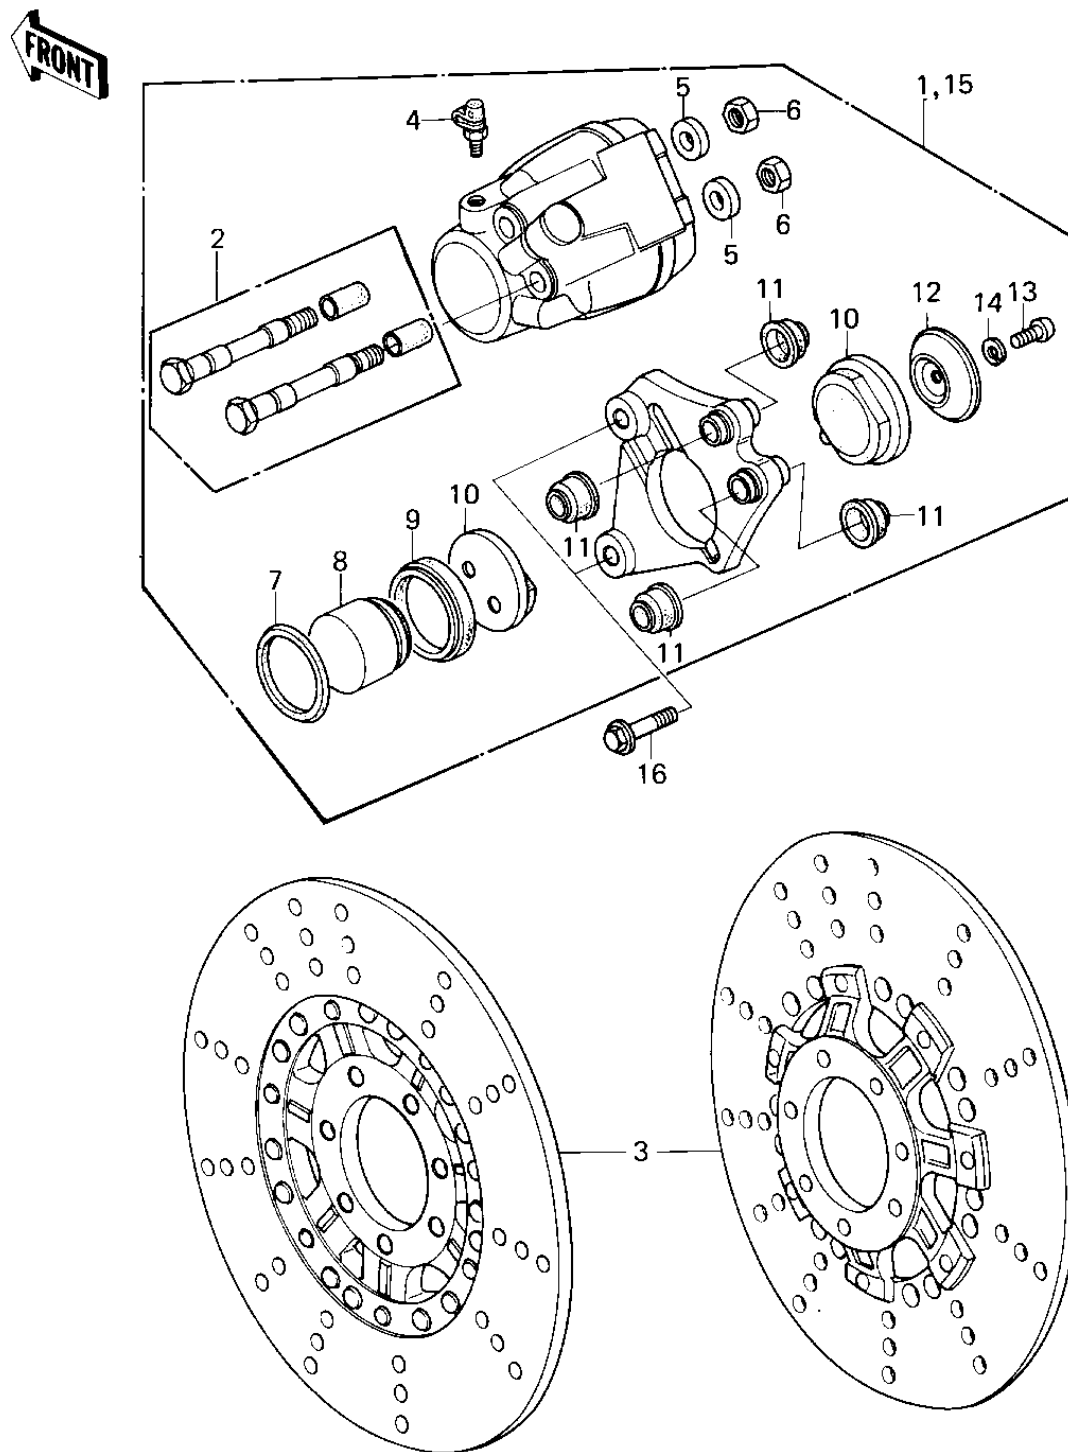

1980 KZ1300-A2 PARTS DIAGRAM

FRONT BRAKE

1980 KZ1300-A2 PARTS LIST

FRONT BRAKE

ITEM NAME	PART NUMBER	QUANTITY
CALIPER ASSY,FRONT,LH (Ref # 1)	43041-1016	1
SHAFT ASSY,CALIPER (Ref # 2)	13234-1002	1
DISC,FR,SILVER (Ref # 3)	41080-1123	1
BLEEDER SET (Ref # 4)	43085-001	1
PLUG (Ref # 5)	43088-002	1
NUT 10MM (Ref # 6)	315B1000	1
RING,PISTON SEAL (Ref # 7)	43049-002	1
PISTON,BRAKE,42M/M (Ref # 8)	43020-1012	1
DUST SEALD,RUBBER (Ref # 9)	43054-003	1
PAD SET (Ref # 10)	43082-1004	1
DUST SHILD,SHAFT (Ref # 11)	43052-005	1
SPACER (Ref # 12)	43040-004	1
SCREW PAN HEAD 6X12 (Ref # 13)	220B0612	1
WASHER SPRING 6MM (Ref # 14)	461F0600	1
CALIPER ASSY,FRONT,RH (Ref # 15)	43041-1017	1
BOLT,HEX HEAD,10X44 (Ref # 16)	92001-1299	2