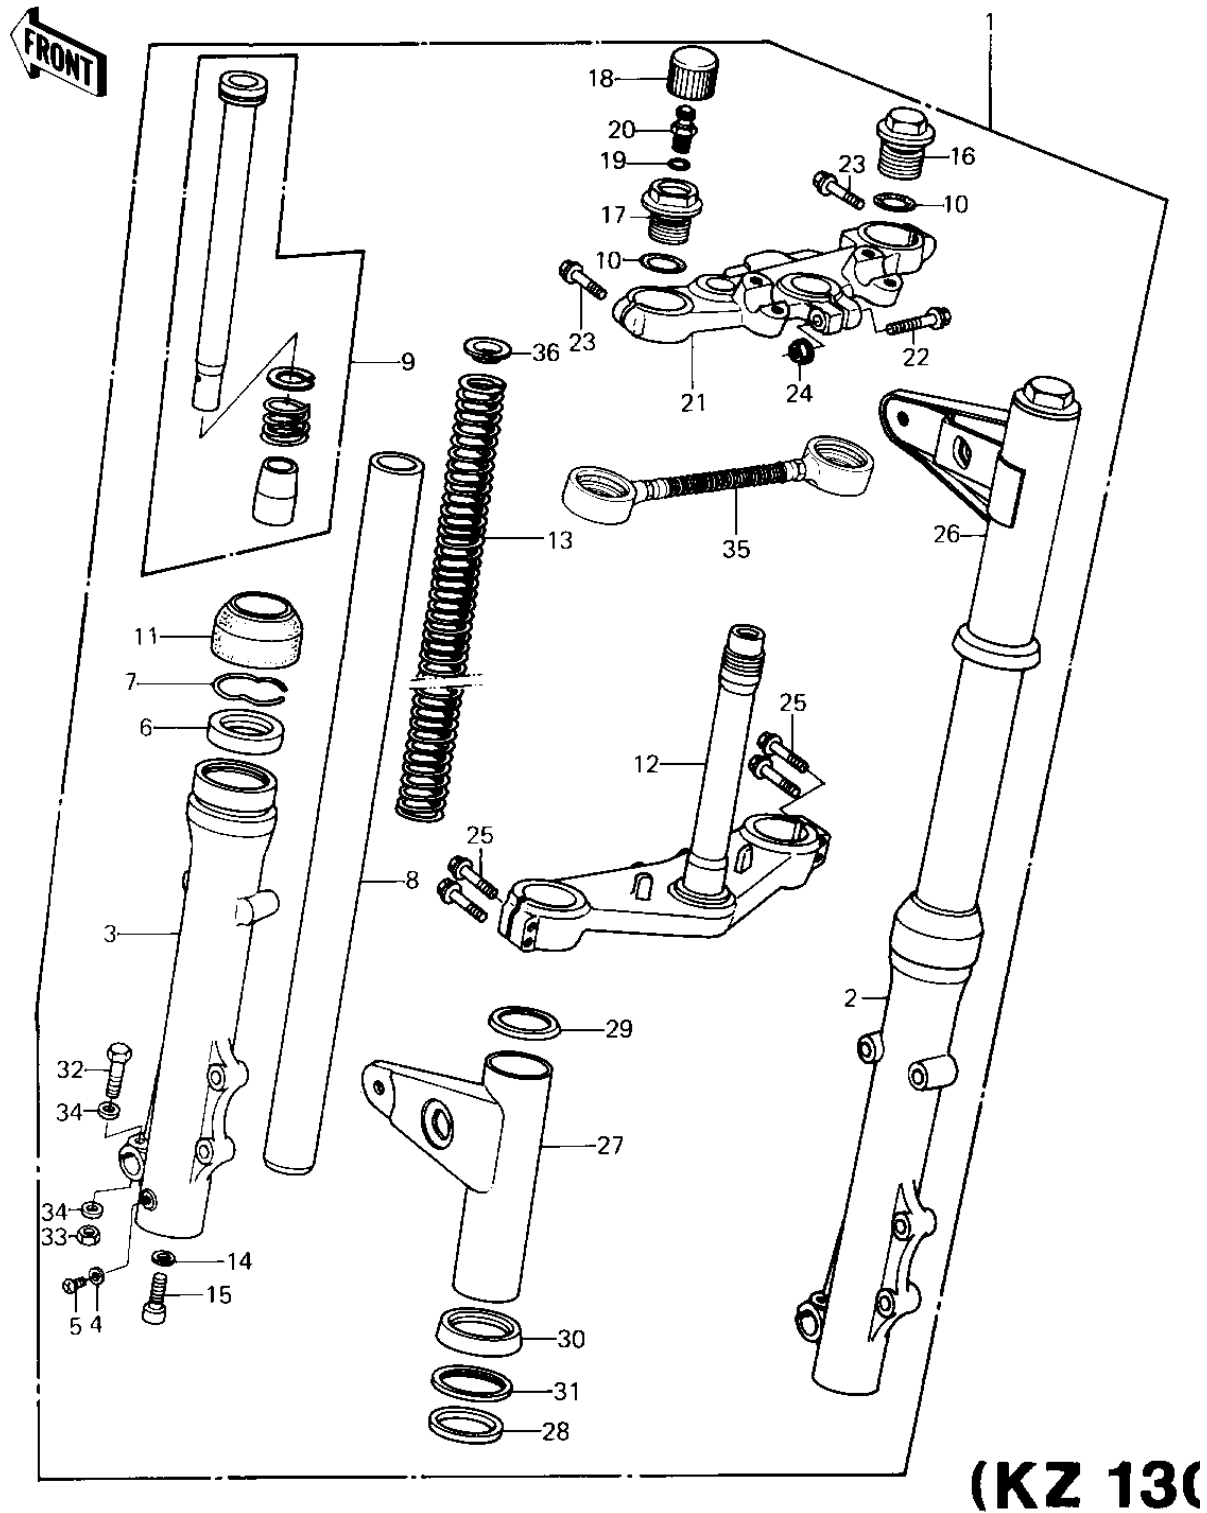

1980 KZ1300-A2 PARTS DIAGRAM

FRONT FORK (KZ1300-A3)

1980 KZ1300-A2 PARTS LIST

FRONT FORK (KZ1300-A3)

ITEM NAME	PART NUMBER	QUANTITY
FORK-FRONT (Ref # 1)	44001-1267	1
TUBE,RH,FORK OUTER (Ref # 2)	44006-1043	1
TUBE,LH,FORK OUTER (Ref # 3)	44005-1043	1
GASKET FORK DRAIN PLG (Ref # 4)	44045-002	1
SCREW PAN HEAD 4X8 (Ref # 5)	220B0408	1
OIL SEAL (Ref # 6)	92049-1043	1
CIRCLIP (Ref # 7)	92033-1036	1
TUBE FORK INNER (Ref # 8)	44013-1057	1
CYLINDER-FORK (Ref # 9)	44022-1029	1
"O" RING,FORK TOP CAP (Ref # 10)	92055-1050	1
DUST SHIELD,FORK (Ref # 11)	92093-1023	1
STEM,STEERING (Ref # 12)	44037-1016	1
SPRING,FORK (Ref # 13)	44026-1028	1
GASKET,FORK CYLINDER (Ref # 14)	11009-1127	1
BOLT,FORK CYLINDER (Ref # 15)	92001-1309	1
CAP FORK TOP RH (Ref # 16)	44029-1023	1
CAP FORK TOP LH (Ref # 17)	44029-1024	1
CAP,AIR VALVE (Ref # 18)	11012-1241	1
"O" RING,AIR VALVE (Ref # 19)	92055-1094	1
VALVE AIR (Ref # 20)	16126-1052	1
HEAD,STEERING STEM (Ref # 21)	44039-1013	1
BOLT FLANGED 8X55 (Ref # 22)	92001-1398	1
BOLT,10X45 (Ref # 23)	92001-1189	1
NUT,8M/M (Ref # 24)	44007-1002	1
BOLT,8X40 (Ref # 25)	92001-1188	1
COVER FORK RH (Ref # 26)	44033-1064	1
COVER FORK LH (Ref # 27)	44033-1063	1
DAMPER,FORK COVER (Ref # 28)	92075-1155	1
GUIDE,FORK COVER,UPER (Ref # 29)	13169-1164	1

1980 KZ1300-A2 PARTS LIST

FRONT FORK (KZ1300-A3)

ITEM NAME	PART NUMBER	QUANTITY
GUIDE,FORK COVER,LOWE (Ref # 30)	13169-1163	1
GUIDE,FORK COVER DMPE (Ref # 31)	13169-1154	1
BOLT,HEX HEAD,8X55 (Ref # 32)	114G0855	1
NUT,LOCK,8MM (Ref # 33)	92015-1124	1
WASHER PLAIN 8MM (Ref # 34)	410B0800	1
HOSE ASSY FRONT FORK (Ref # 35)	51044-1005	1
GUIDE,FORK SPRING (Ref # 36)	44028-1003	1