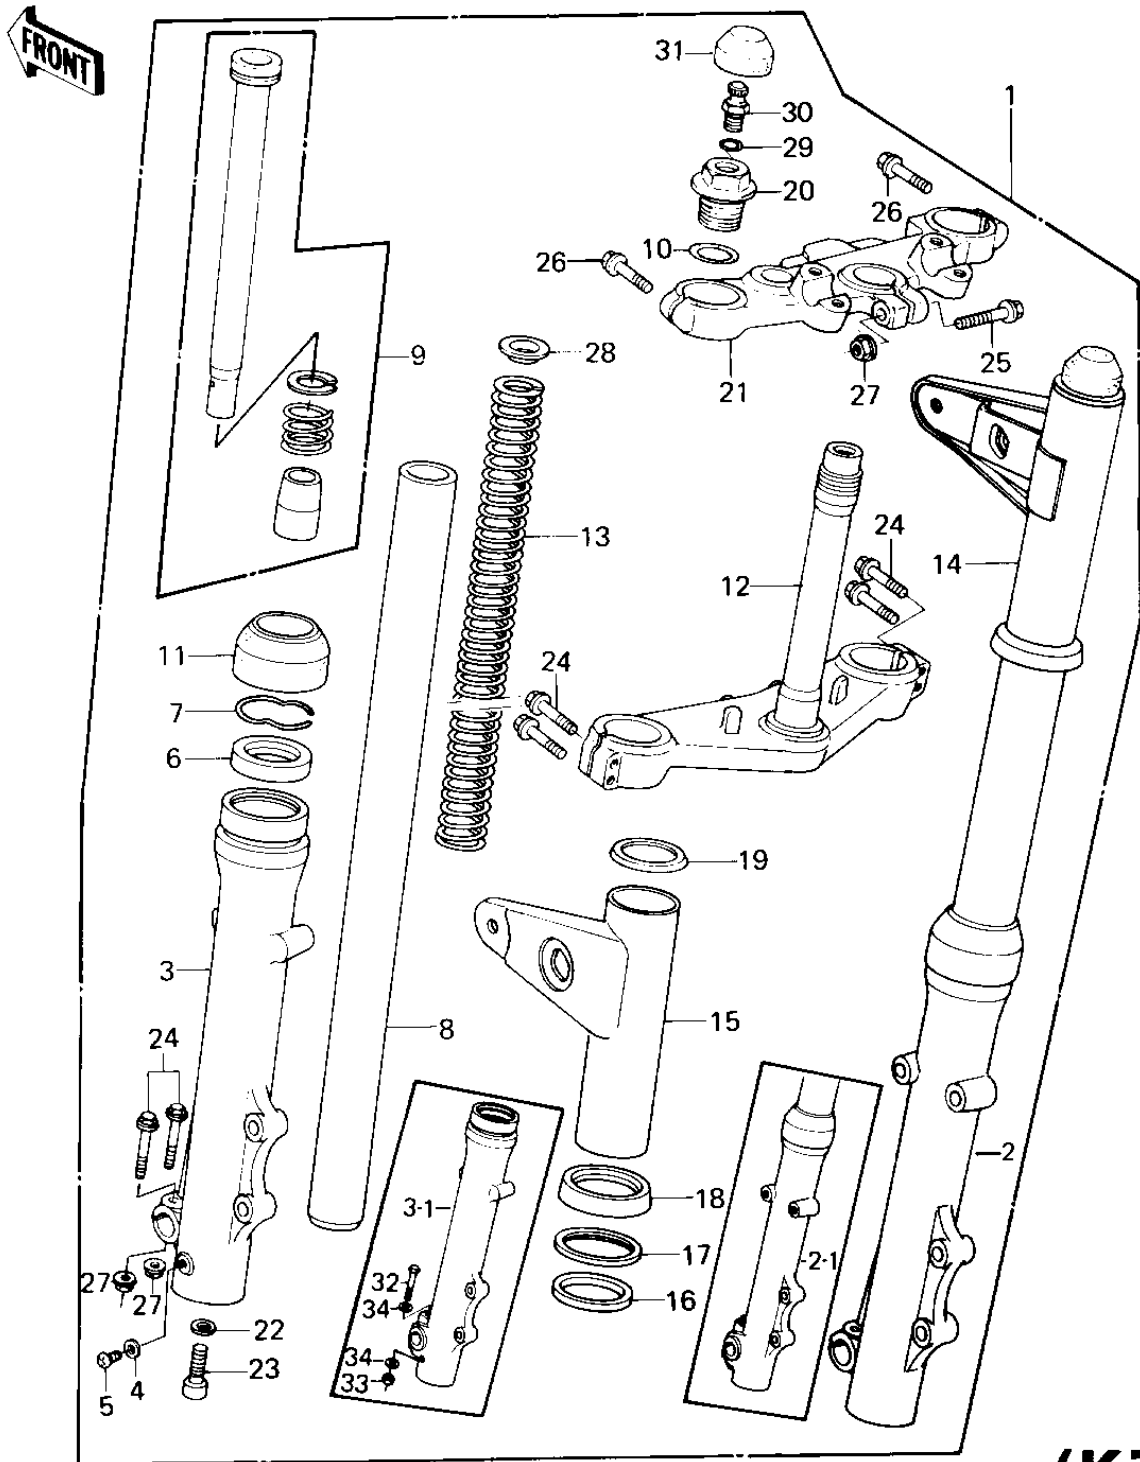

1980 KZ1300-A2 PARTS DIAGRAM

FRONT FORK (KZ1300-A1/A2)

(KZ

1980 KZ1300-A2 PARTS LIST

FRONT FORK (KZ1300-A1/A2)

ITEM NAME	PART NUMBER	QUANTITY
FORK-FRONT (Ref # 1)	44001-1227	2
TUBE,RH,FORK OUTER (Ref # 2)	44006-1022	1
TUBE,RH,FORK OUTER (Ref # 2-1)	44006-1043	1
TUBE,LH,FORK OUTER (Ref # 3)	44005-1022	1
TUBE,LH,FORK OUTER (Ref # 3-1)	44005-1043	1
GASKET FORK DRAIN PLG (Ref # 4)	44045-002	1
SCREW PAN HEAD 4X8 (Ref # 5)	220B0408	1
OIL SEAL (Ref # 6)	92049-1043	1
CIRCLIP (Ref # 7)	92033-1036	1
TUBE,FORK INNER (Ref # 8)	44013-1019	1
CYLINDER-FORK (Ref # 9)	44022-1029	1
"O" RING,FORK TOP CAP (Ref # 10)	92055-1050	1
DUST SHIELD,FORK (Ref # 11)	92093-1023	1
STEM,STEERING (Ref # 12)	44037-1016	1
SPRING,FORK (Ref # 13)	44026-1028	1
COVER,R.H,FORK (Ref # 14)	44033-1036	1
COVER,L.H,FORK (Ref # 15)	44033-1037	1
DAMPER,FORK COVER (Ref # 16)	92075-1155	1
GUIDE,FORK COVER DMPE (Ref # 17)	13169-1154	1
GUIDE,FORK COVER,LOWE (Ref # 18)	13169-1163	1
GUIDE,FORK COVER,UPER (Ref # 19)	13169-1164	1
CAP,FORK TOP (Ref # 20)	44029-1008	1
HEAD,STEERING STEM (Ref # 21)	44039-1013	1
GASKET,FORK CYLINDER (Ref # 22)	11009-1127	1
BOLT,FORK CYLINDER (Ref # 23)	92001-1186	1
BOLT,8X40 (Ref # 24)	92001-1188	2
BOLT,HEX HEAD,8X53 (Ref # 25)	92001-1060	1
BOLT,10X45 (Ref # 26)	92001-1189	1
NUT,8M/M (Ref # 27)	44007-1002	2

1980 KZ1300-A2 PARTS LIST

FRONT FORK (KZ1300-A1/A2)

ITEM NAME	PART NUMBER	QUANTITY
GUIDE,FORK SPRING (Ref # 28)	44028-1003	1
"O" RING,AIR VALVE (Ref # 29)	92055-1018	1
VALVE ASSY,AIR (Ref # 30)	16126-1003	1
CAP,RUBBER,FORK TOP (Ref # 31)	44029-1009	1
BOLT,HEX HEAD,8X55 (Ref # 32)	114G0855	1
NUT,LOCK,8MM (Ref # 33)	92015-1124	1
WASHER PLAIN 8MM (Ref # 34)	410B0800	1