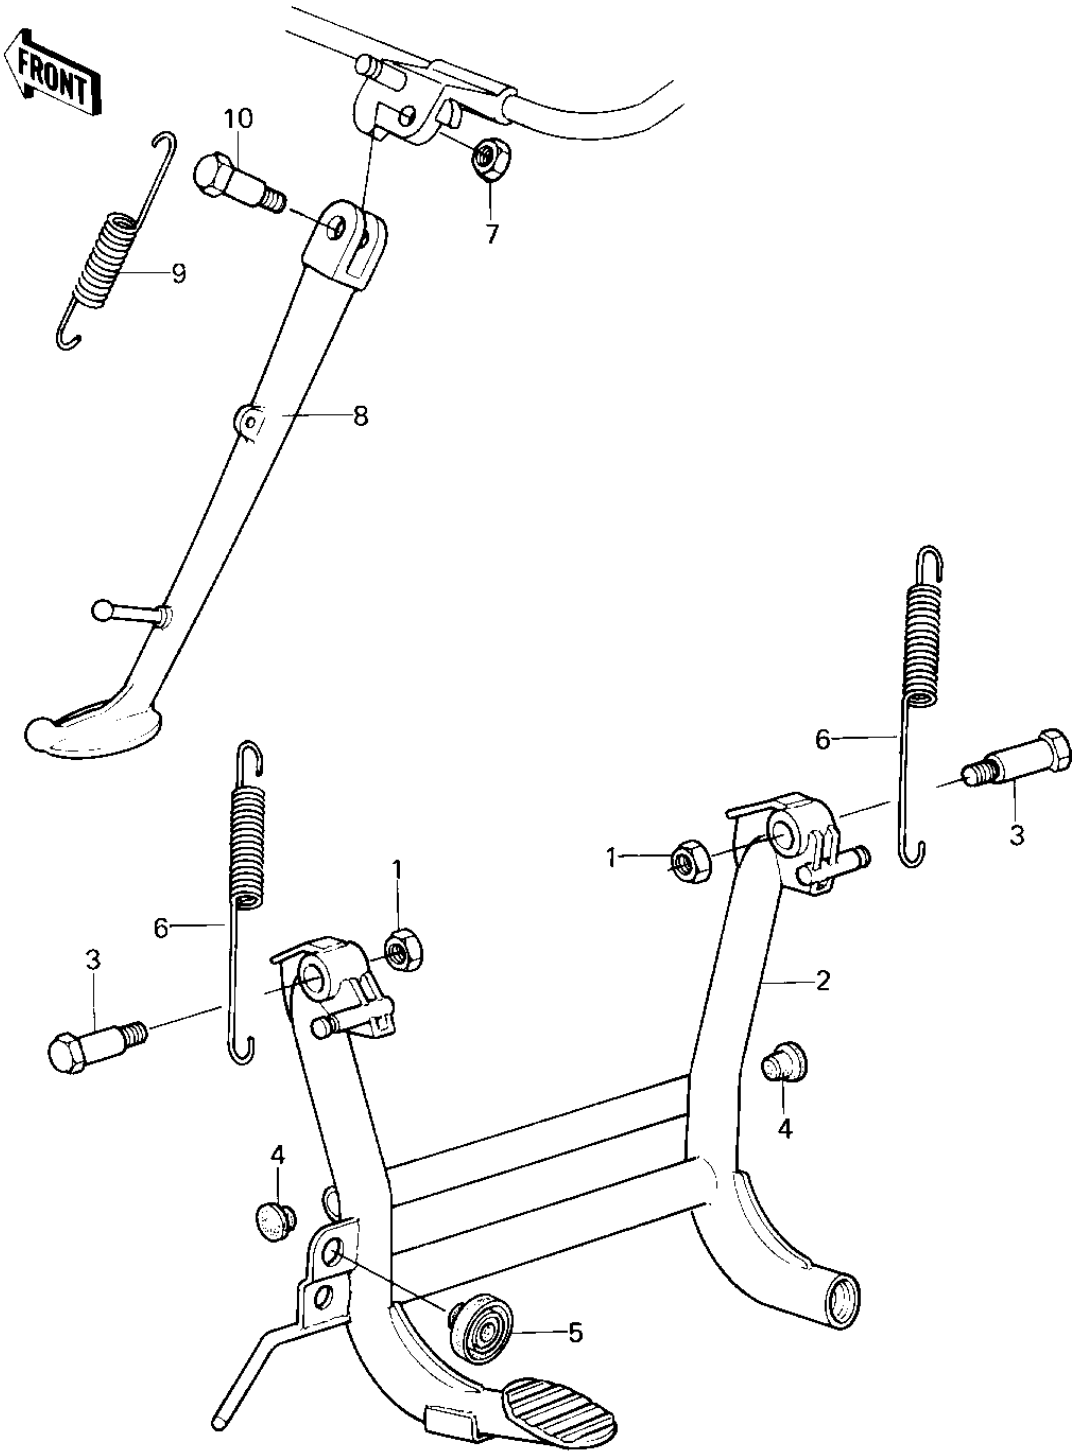

1980 KZ1300-A2 PARTS DIAGRAM

STANDS

1980 KZ1300-A2 PARTS LIST

STANDS

ITEM NAME	PART NUMBER	QUANTITY
NUT,LOCK,10MM (Ref # 1)	92019-021	2
STAND-MAIN (Ref # 2)	34011-1021	1
BOLT,MAIN STAND FITTI (Ref # 3)	92001-1214	1
PLUG,FRAME END (Ref # 4)	92066-1034	1
DAMPER RUBB MAIN STAD (Ref # 5)	92075-015	1
SPRING,MAIN STAND (Ref # 6)	92081-1154	1
STAND-SIDE (Ref # 8)	34024-1023	1
SPRING,SIDE STAND (Ref # 9)	34025-005	1
BOLT-SIDE STAND (Ref # 10)	92003-079	1