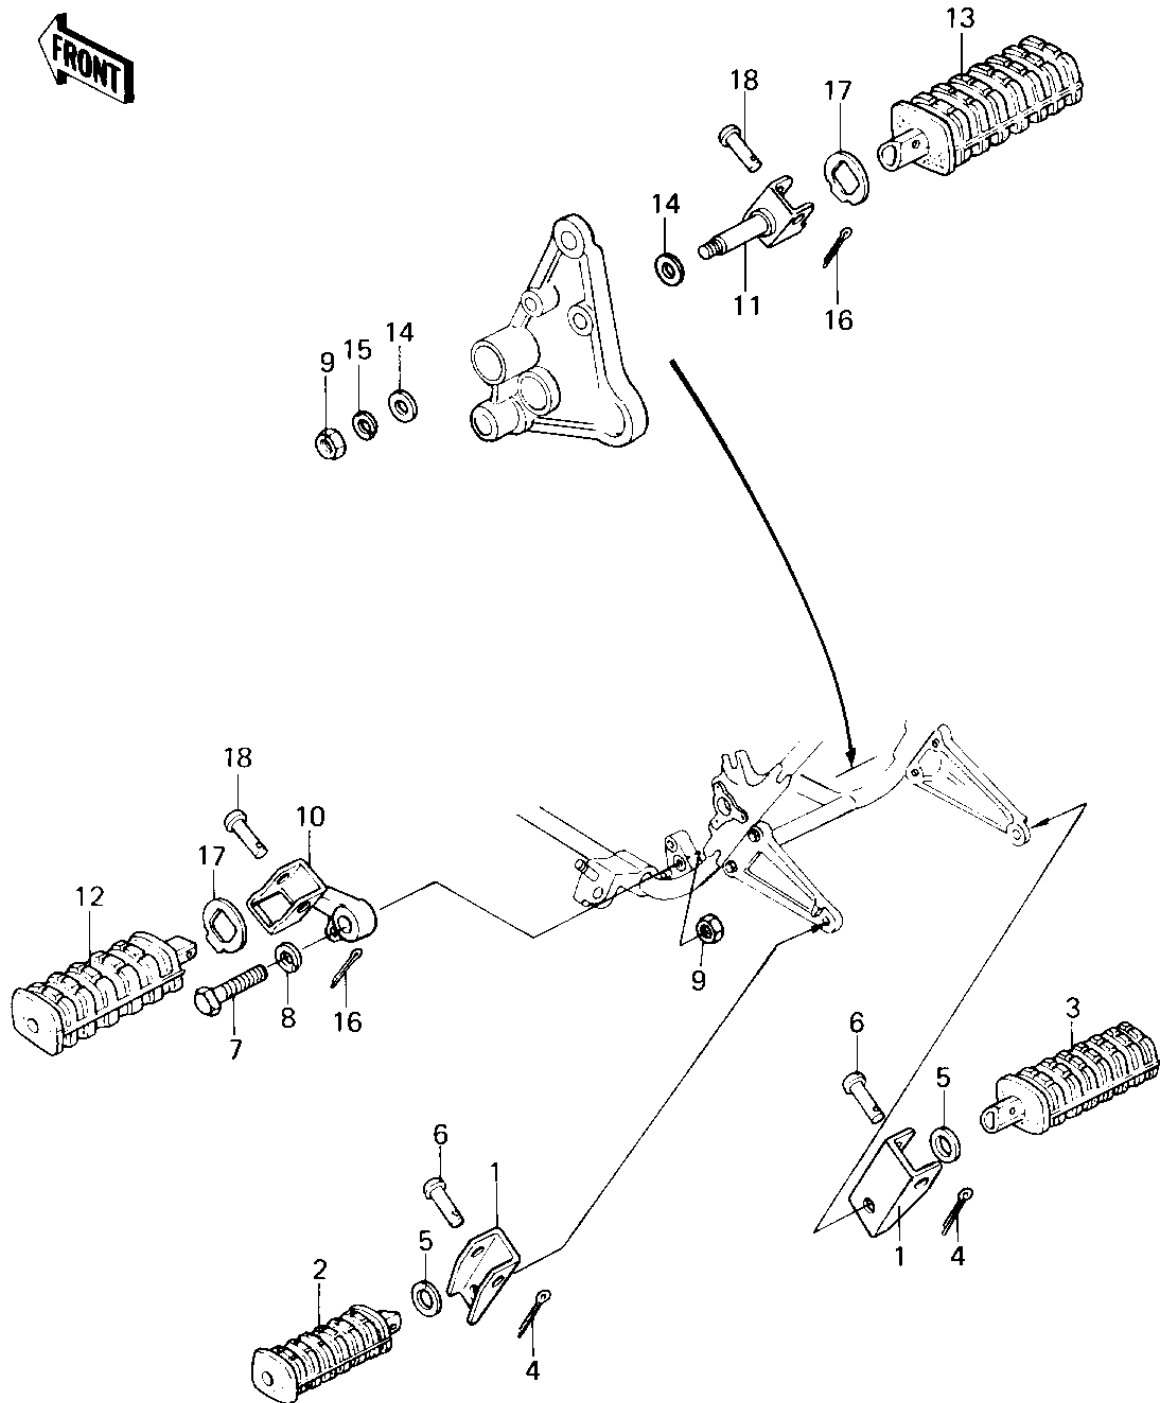

1980 KZ1300-A2 PARTS DIAGRAM

FOOTRESTS

1980 KZ1300-A2 PARTS LIST

FOOTRESTS

ITEM NAME	PART NUMBER	QUANTITY
HOLDER,REAR FOOTREST (Ref # 1)	34003-1025	1
STEP,FOOTREST,REAR,LH (Ref # 2)	34028-1009	1
STEP,FOOTREST,REAR,RH (Ref # 3)	34028-1010	1
PIN,COTTER,2.0X12 (Ref # 4)	550D2012	1
WASHER-PLAIN (Ref # 5)	92022-181	1
PIN (Ref # 6)	92043-1464	1
BOLT-HEX HEAD,12X36 (Ref # 7)	113B1236A	1
WASHER SPRING 12MM (Ref # 8)	461F1200	2
NUT-HEX-FINE,12MM (Ref # 9)	315B1200	1
HOLDER,L.H,FOOTREST (Ref # 10)	34003-1029	1
HOLDER,R.H,FOOTREST (Ref # 11)	34003-1030	1
STEP,FRONT FOOTREST (Ref # 12)	34028-1015	1
STEP,FRONT FOOTREST (Ref # 13)	34028-1016	1
WASHER PLAIN 12MM (Ref # 14)	410B1200	1
PIN COTTER 2.5X16 (Ref # 16)	550D2516	1
WASHER,LOCK (Ref # 17)	92022-1096	1
PIN-FOOTREST BAR FIT (Ref # 18)	92043-080	1