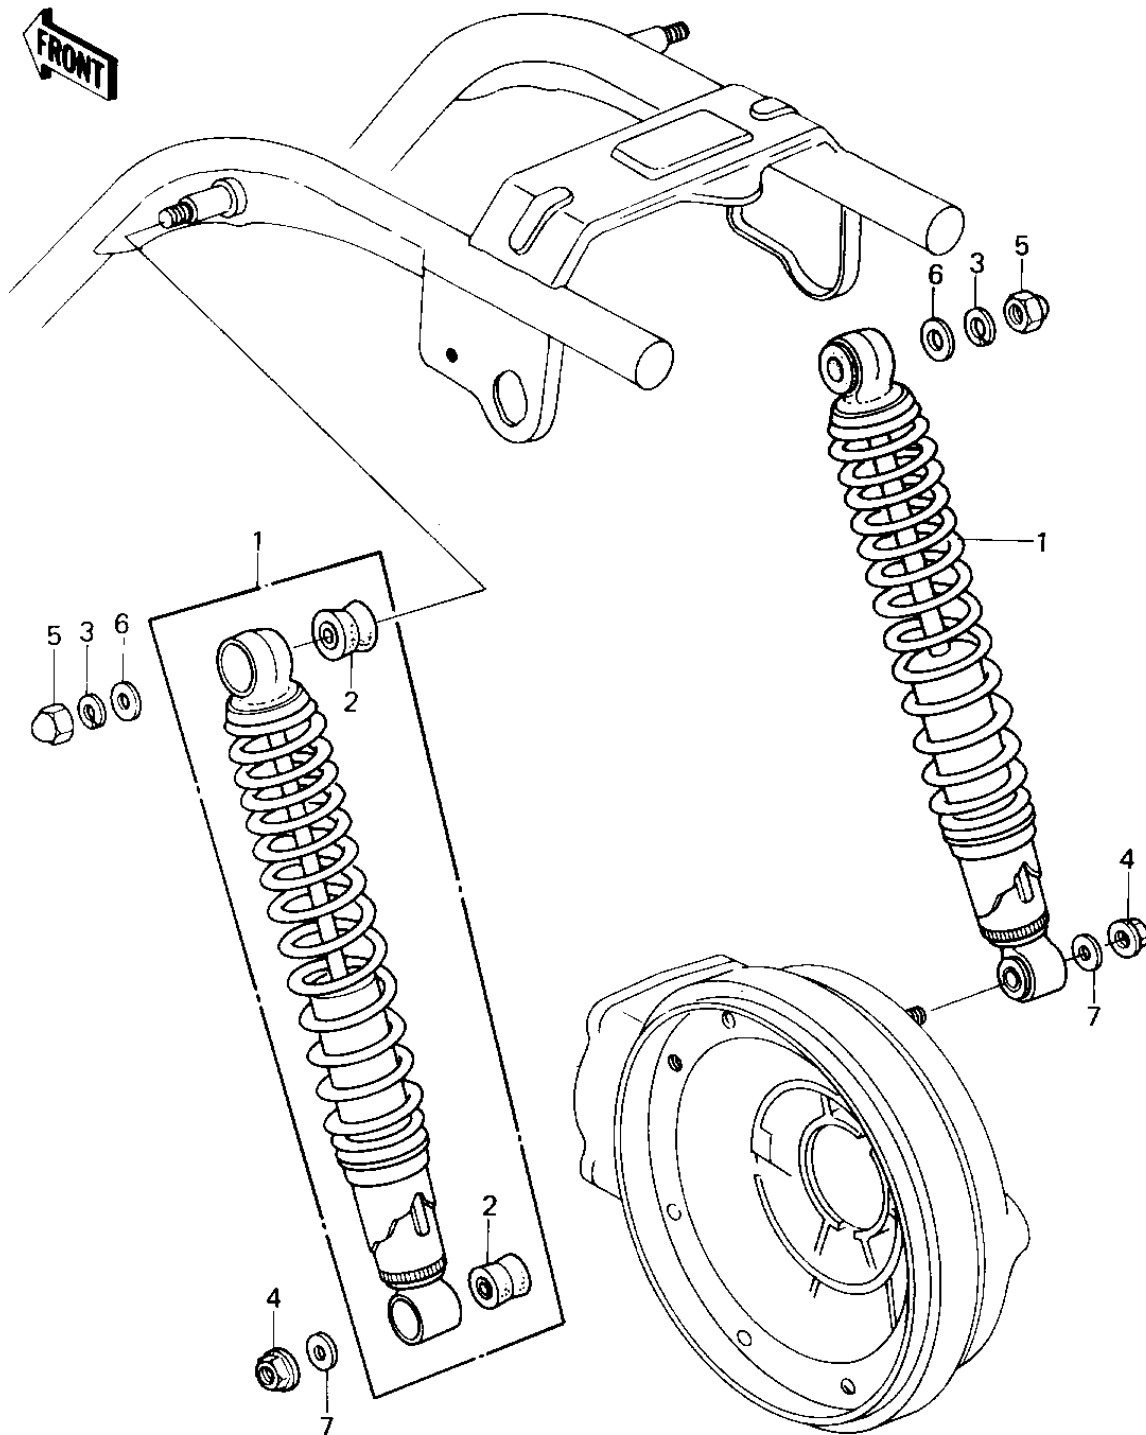

## 1980 KZ1300-A2 PARTS DIAGRAM

SHOCK ABSORBERS (KZ 1300-A1/A2)

**(KZ**

## 1980 KZ1300-A2 PARTS LIST

SHOCK ABSORBERS (KZ 1300-A1/A2)

| ITEM NAME                       | PART NUMBER | QUANTITY |
|---------------------------------|-------------|----------|
| SHOCK ABSBR RR (Ref # 1)        | 45014-1028  | 1        |
| SHOCK ABSBR RR (Ref # 1)        | 45014-1059  | 1        |
| BUSHING,SHOCK ABSORBE (Ref # 2) | 92075-1141  | 1        |
| WASHER SPRING 12MM (Ref # 3)    | 461F1200    | 1        |
| NUT,10MM (Ref # 4)              | 92015-1415  | 1        |
| NUT 12MM (Ref # 5)              | 92020-014   | 1        |
| WASHER PLAIN (Ref # 6)          | 92022-1075  | 1        |
| WASHER,12.4X28X4.5 (Ref # 6)    | 92022-1196  | 1        |
| WASHER,10.5X30X2.3 (Ref # 7)    | 92022-1193  | 1        |