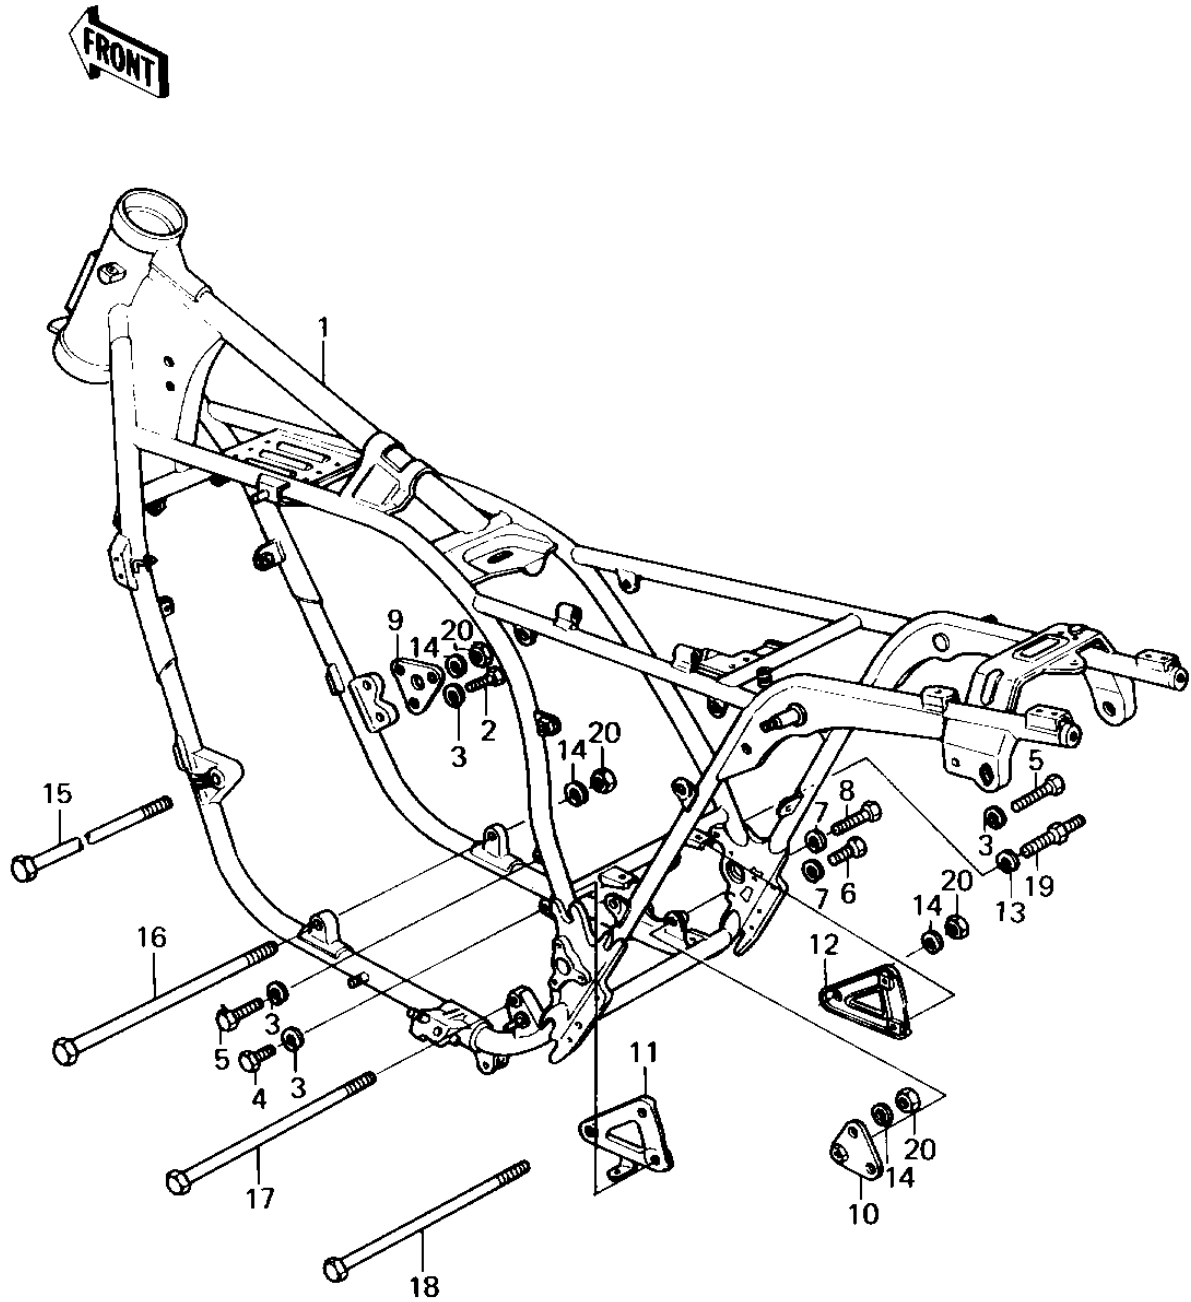

## 1980 KZ1300-A2 PARTS DIAGRAM

FRAME

## 1980 KZ1300-A2 PARTS LIST

### FRAME

ITEM NAME	PART NUMBER	QUANTITY
FRAME (Ref # 1)	32002-1092	1
FRAME-COMP (Ref # 1)	32002-1371	1
BOLT,8X22 (Ref # 2)	114G0822	1
WASHER SPRING 8MM (Ref # 3)	461F0800	2
BOLT-SMALL-UPSET 8X25 (Ref # 4)	115G0825	1
BOLT,8X40 (Ref # 5)	115G0840	1
BOLT,HEX HEAD,10X16 (Ref # 6)	113G1016	1
WASHER SPRING 10MM (Ref # 7)	461F1000	2
BOLT,HEX HEAD 10X40 (Ref # 8)	92001-1253	1
BRACKET,ENGINE,FRONT (Ref # 9)	32029-1061	1
BRACKET,ENGINE,REAR (Ref # 10)	32029-1062	1
BRACKET,ENGINE,REAR (Ref # 11)	32029-1063	1
BRACKET,ENGINE,REAR (Ref # 12)	32029-1064	1
BOLT,HEX HEAD,10X369 (Ref # 15)	92001-1126	1
BOLT,HEX HEAD,10X3/3 (Ref # 16)	92001-1127	1
BOLT,HEX HEAD,10X305 (Ref # 17)	92001-1128	1
BOLT,HEX HEAD,10X287 (Ref # 18)	92001-1129	1
BOLT,ENGINE BRACKET (Ref # 19)	92001-1400	2
NUT,10MM (Ref # 20)	92015-1429	1