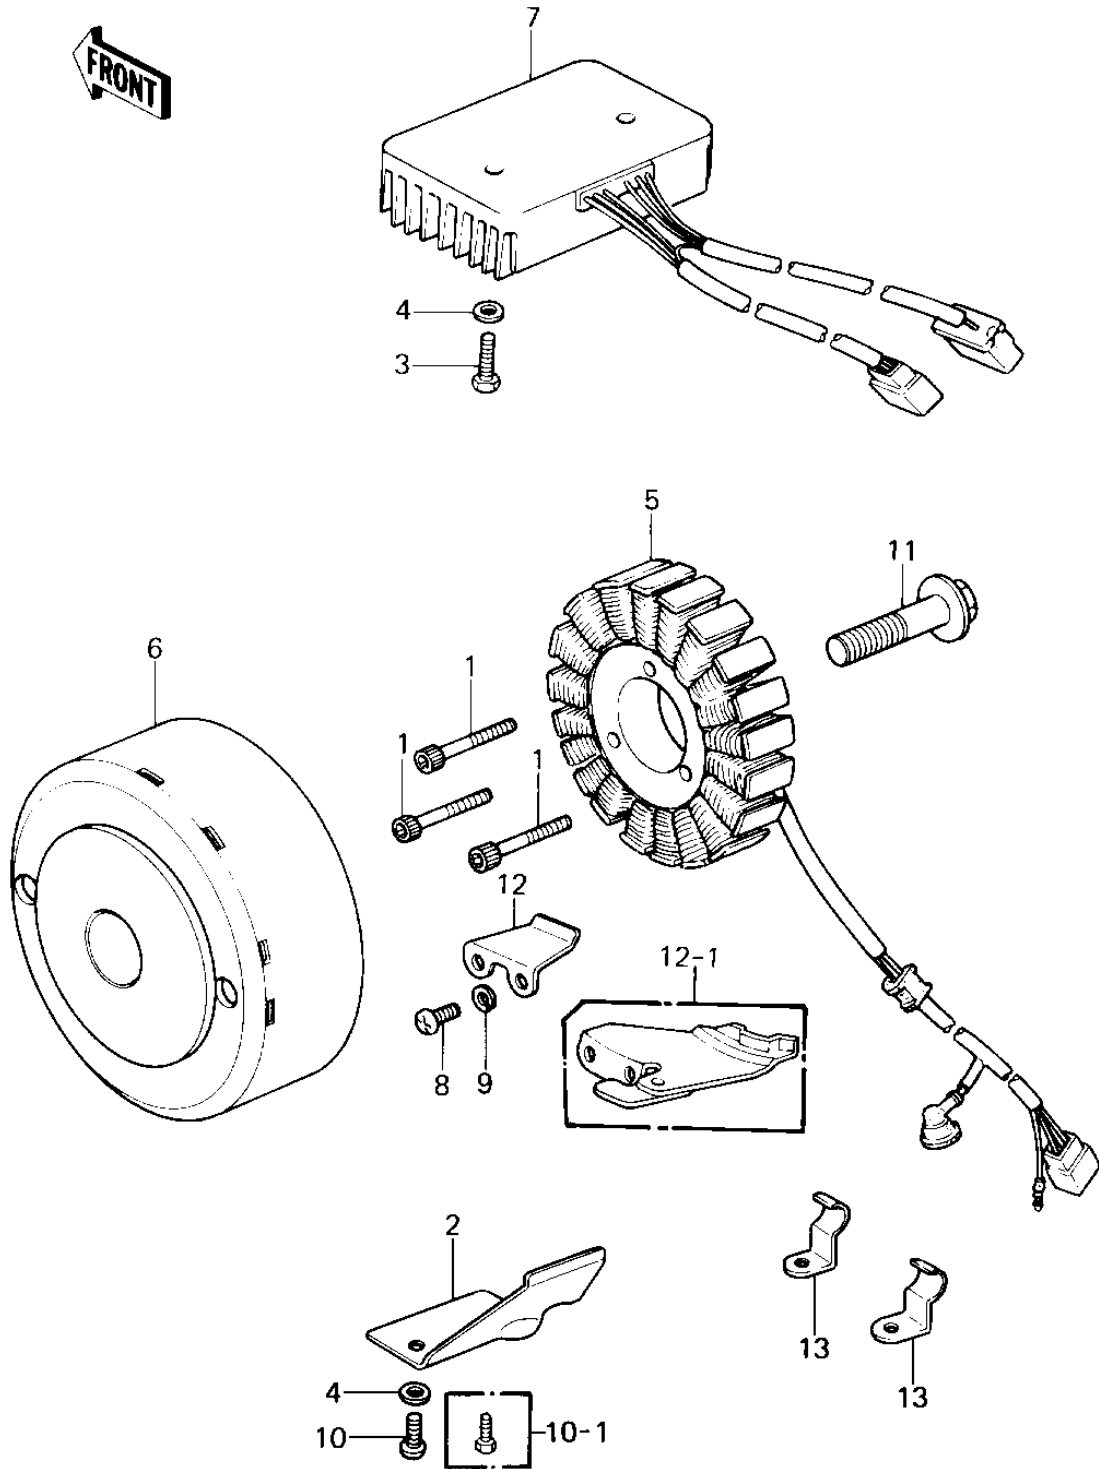

1980 KZ1300-A2 PARTS DIAGRAM

GENERATOR/REGULATOR

1980 KZ1300-A2 PARTS LIST

GENERATOR/REGULATOR

ITEM NAME	PART NUMBER	QUANTITY
BOLT,SOCKET,5X30 (Ref # 1)	120Q0530A	1
BOLT,SOCKET,5X35 (Ref # 1)	120Q0535A	1
COVER,GENERATOR LEAD (Ref # 2)	14025-1153	1
BOLT-UPSET (Ref # 3)	112G0625	1
BOLT-UPSET 6X14 (Ref # 3)	112B0614	1
WASHER PLAIN 6MM (Ref # 4)	410B0600	1
STATOR ASSY (Ref # 5)	21003-1020	1
STATOR ASSY (Ref # 5)	21003-1035	1
ROTOR (Ref # 6)	21007-1015	1
ROTOR (Ref # 6)	21007-1029	1
REGULATOR,VOLTAGE (Ref # 7)	21066-1007	1
REGULATOR,VOLTAGE (Ref # 7)	21066-1015	1
SCREW PAN HEAD 5X12 (Ref # 8)	220B0512	1
WASHER SPRING 5MM (Ref # 9)	461F0500	1
SCREW PAN HEAD 6X10 (Ref # 10)	220B0610	1
BOLT,6X10 (Ref # 10-1)	112G0610	1
BOLT,10X40 (Ref # 11)	92001-1201	1
CLAMP,GENERATOR LEAD (Ref # 12)	92037-1098	2
CLAMP,GENERATOR LEAD (Ref # 12-1)	92037-1207	1
CLAMP,LEAD WIRE (Ref # 13)	92037-1345	1