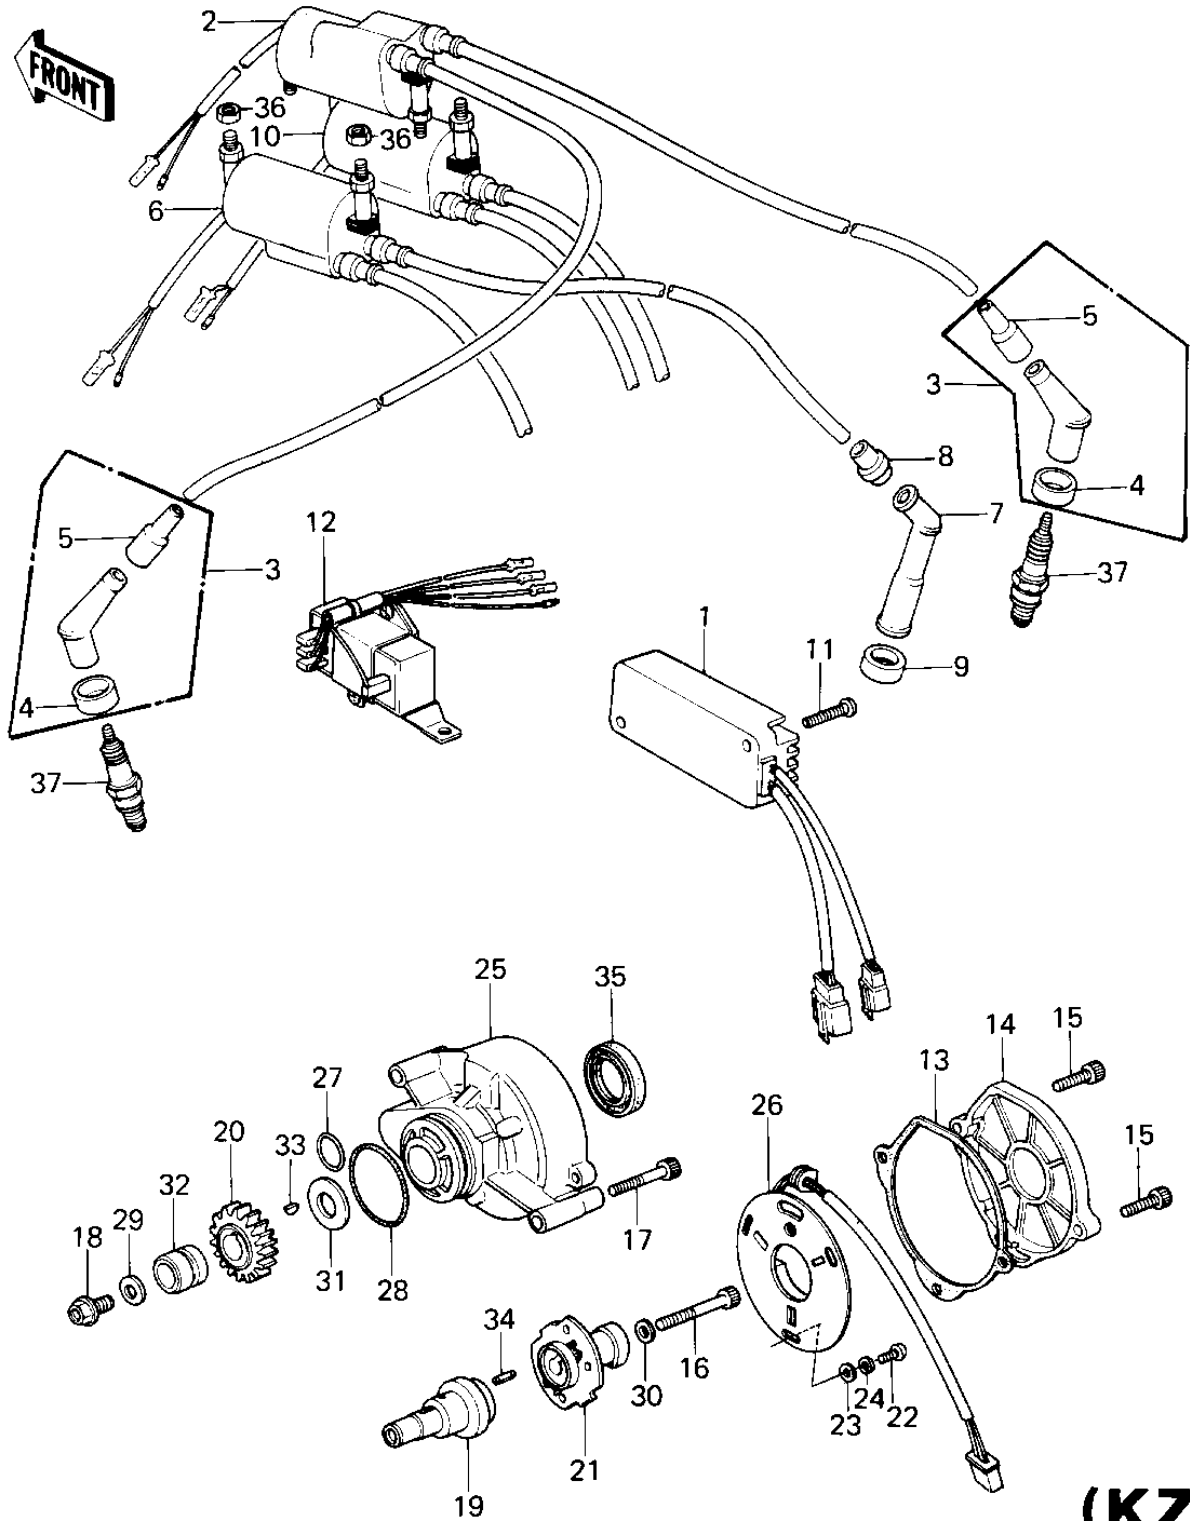

1980 KZ1300-A2 PARTS DIAGRAM

IGNITION (KZ1300-A1/A2)

(KZ

1980 KZ1300-A2 PARTS LIST

IGNITION (KZ1300-A1/A2)

ITEM NAME	PART NUMBER	QUANTITY
IGNITER (Ref # 1)	21119-1005	1
COIL,IGNITION,#1.6 (Ref # 2)	21121-1017	1
CAP SPARK PLUG (Ref # 3)	21160-1014	1
GROMMET-PLUG CAP,A (Ref # 4)	21131-004	1
GROMMET,SPARK PLG CAP (Ref # 5)	21132-005	1
COIL,IGNITION,#2.5 (Ref # 6)	21121-1018	1
CAP-SPARK PLUG (Ref # 7)	21130-1010	1
GROMMET,HIGH TENSION (Ref # 8)	21131-005	1
GROMMET,PLUG CAP (Ref # 9)	21131-006	1
COIL,IGNITION,#3.4 (Ref # 10)	21121-1019	1
SCREW PAN HEAD 6X25 (Ref # 11)	220B0625	1
RESISTOR,IGNITIN,COIL (Ref # 12)	28018-1014	1
GASKET,PULSING C.CAP (Ref # 13)	11009-1086	1
CAP,PULSING COIL (Ref # 14)	11012-1051	1
BOLT,6X20 (Ref # 15)	120P0620	1
BOLT,8X50 (Ref # 16)	120P0850	1
BOLT,SOCKET,6X40 (Ref # 17)	120P0640	1
BOLT,FLANGED,8X14 (Ref # 18)	130G0814	1
SHAFT,TIMING ADVANCER (Ref # 19)	13107-1010	1
GEAR,TIMING ADVANCER (Ref # 20)	16085-1009	1
ADVANCER,TIMING (Ref # 21)	21148-1008	1
SCREW PAN HEAD 5X12 (Ref # 22)	220B0512	1
WASHER PLAIN 5MM (Ref # 23)	410B0500	1
WASHER SPRING 5MM (Ref # 24)	461F0500	1
CASE,TIMING ADVANCER (Ref # 25)	32099-1007	1
COIL,PULSING (Ref # 26)	59026-1006	2
"O" RING,22MM (Ref # 27)	670B2022	1
"O" RING,45M/M (Ref # 28)	670B3045	1
WASHER,PLAIN (Ref # 29)	92022-064	1

1980 KZ1300-A2 PARTS LIST

IGNITION (KZ1300-A1/A2)

ITEM NAME	PART NUMBER	QUANTITY
WASHER,8.5X20X1.6 (Ref # 30)	92022-1561	1
SPACER,14.3X30X1.0 (Ref # 31)	92026-1029	1
COLLAR,14X20X20 (Ref # 32)	92027-1140	1
WOODRUFF KEY IDLE GR (Ref # 33)	92038-010	1
PIN-SPRING,4X8 (Ref # 34)	555A0408	1
OIL SEAL,SC32435.5 (Ref # 35)	92049-1027	1
NUT,LOCK 6MM (Ref # 36)	92017-014	1
SPARK PLUG BR8ES (Ref # 37)	BR8ES	1
SPARK PLUG BPR6ES (Ref # 37)	BPR6ES	1
SPARK PLUG BPR7ES (Ref # 37)	BPR7ES	2