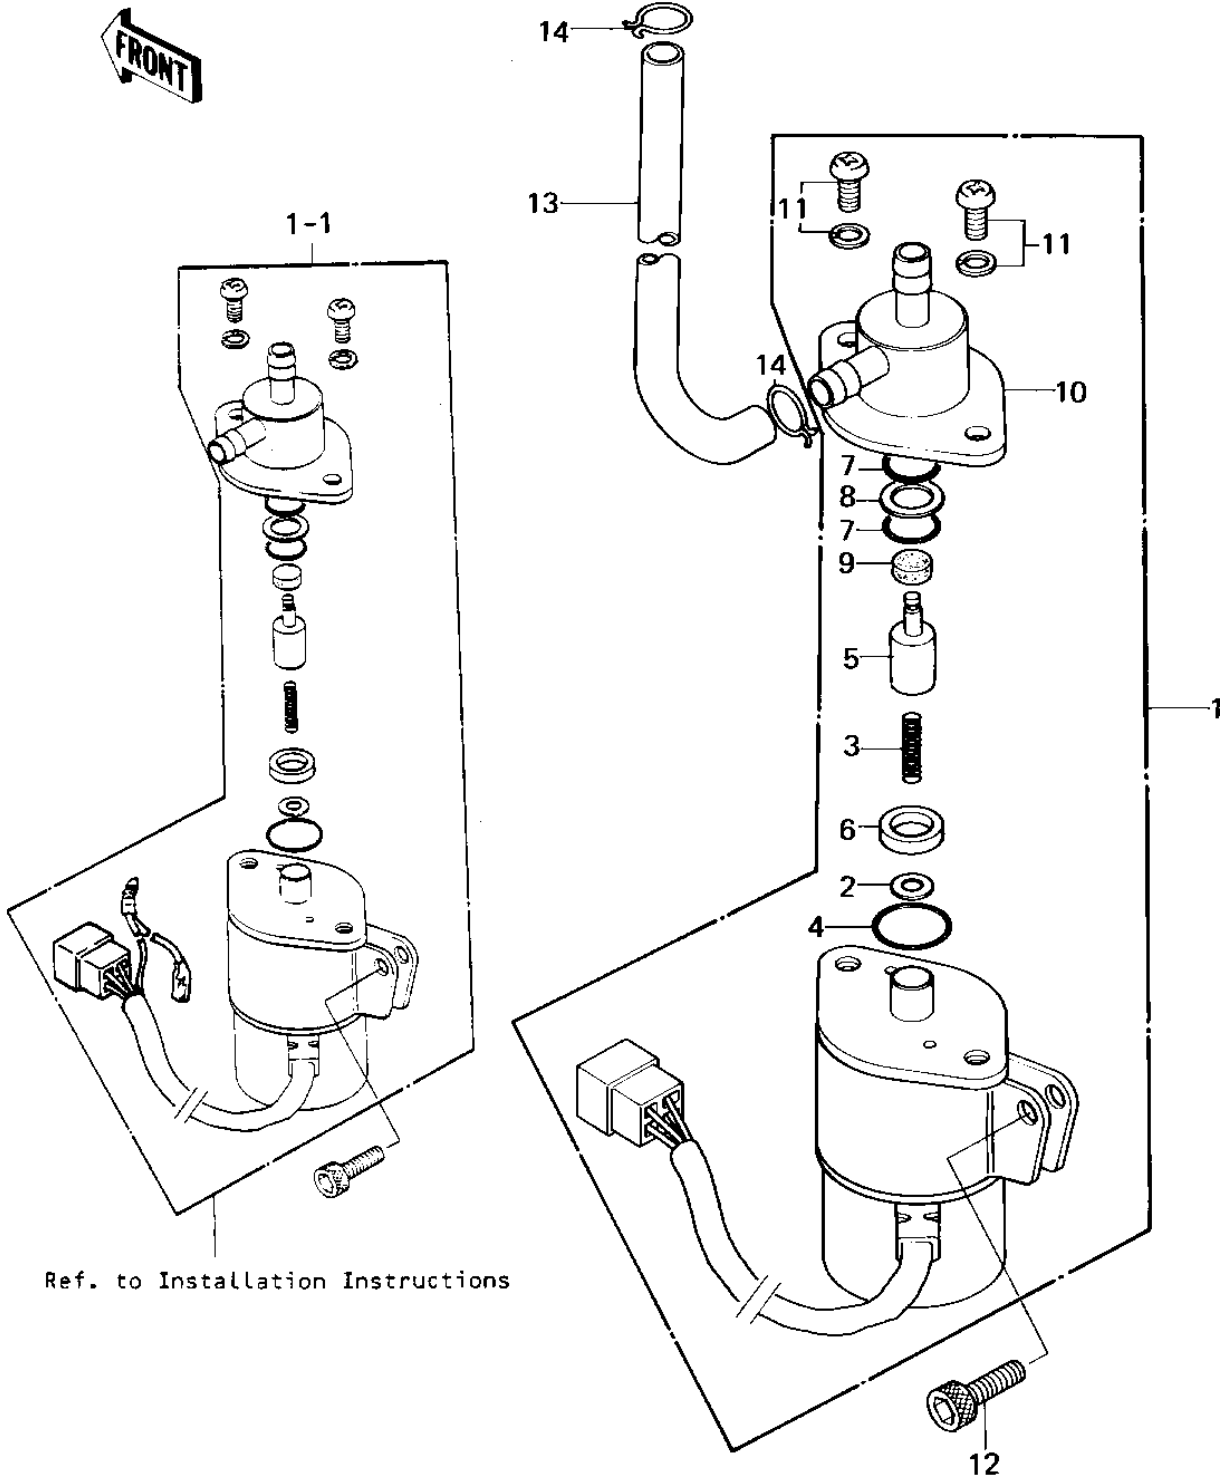

## 1980 KZ1300-A2 PARTS DIAGRAM

FUEL SOLENOID VALVE

## 1980 KZ1300-A2 PARTS LIST

### FUEL SOLENOID VALVE

ITEM NAME	PART NUMBER	QUANTITY
VALVE ASSY,FUEL (Ref # 1)	49116-1001	1
VALVE-ASSY,FUEL (Ref # 1)	49116-1008	2
SPACER (Ref # 2)	92026-1056	1
SPRING (Ref # 3)	92081-1170	1
"O" RING (Ref # 4)	92055-1064	1
PLUNGER (Ref # 5)	16016-1007	1
COLLAR (Ref # 6)	43058-1012	1
"O" RING (Ref # 7)	92055-1065	1
SPACER (Ref # 8)	92026-1057	1
VALVE (Ref # 9)	16126-1016	1
BODY,VALVE (Ref # 10)	16131-1003	1
SCREW,PAN HEAD (Ref # 11)	92009-1071	1
BOLT,6X14 (Ref # 12)	120P0614	1
TUBE,FUEL7.5X12.5X230 (Ref # 13)	92059-1083	1
CLAMP,FUEL TUBE (Ref # 14)	92037-1141	1