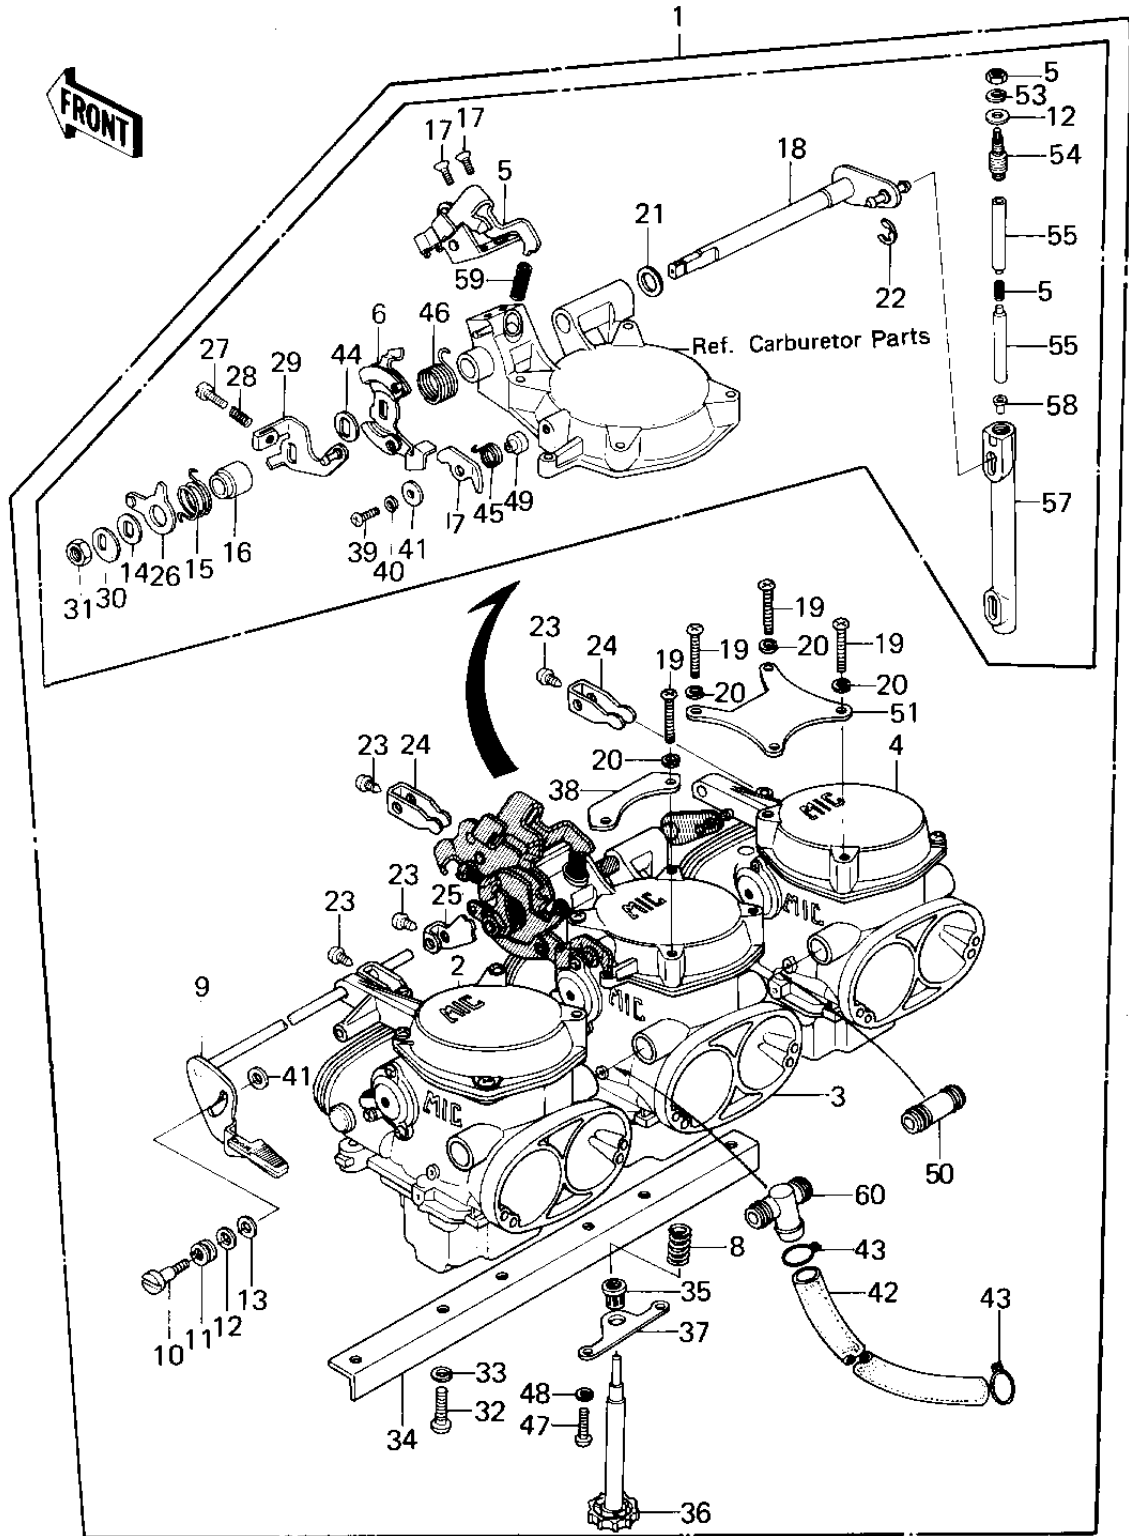

1980 KZ1300-A2 PARTS DIAGRAM

CARBURETOR ASSY