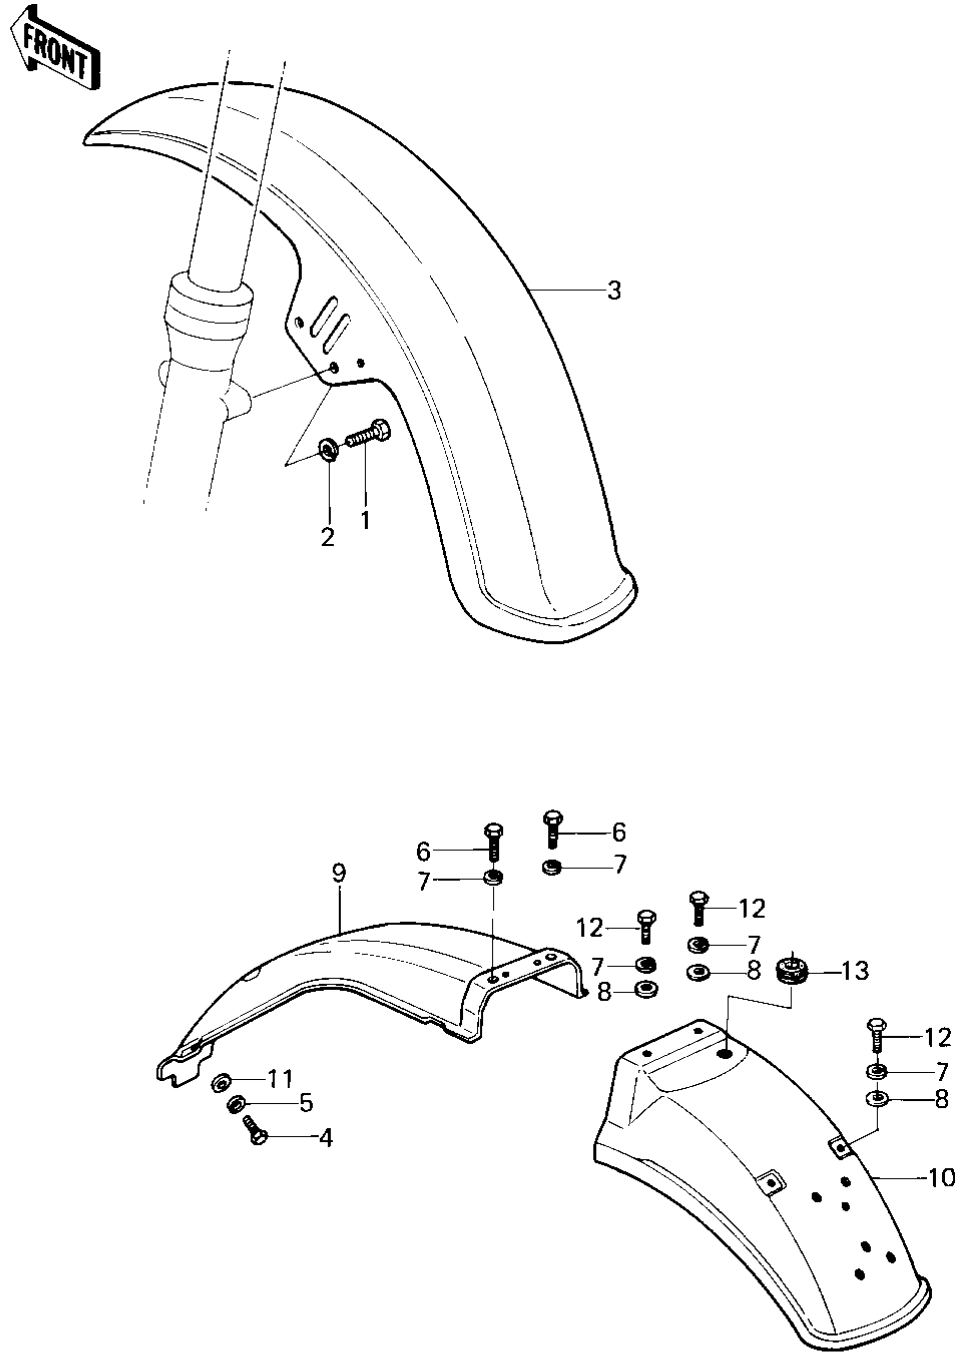

1980 KZ1300-B2 PARTS DIAGRAM

FENDERS

1980 KZ1300-B2 PARTS LIST

FENDERS

ITEM NAME	PART NUMBER	QUANTITY
BOLT-SMALL-UPSET,8X16 (Ref # 1)	115G0816	4
WASHER SPRING 8MM (Ref # 2)	461F0800	4
FENDER-FR,R.D.RED (Ref # 3)	35004-1029-D6	1
BOLT-UPSET 6X14 (Ref # 4)	112B0614	2
WASHER SPRING 6MM (Ref # 5)	461F0600	2
BOLT-UPSET (Ref # 6)	112G0618	2
WASHER SPRING 6MM (Ref # 7)	461F0600	6
WASHER PLAIN 6MM (Ref # 8)	411B0600	4
FENDER-RR (Ref # 9)	35022-1019	1
FENDER-RR,R.D.RED (Ref # 10)	35022-1031-D6	1
WASHER 6.5X20X1.6T (Ref # 11)	92022-125	2
BOLT-UPSET 6X14 (Ref # 12)	112B0614	4
GROMMET,HARNESS (Ref # 13)	92071-099	1