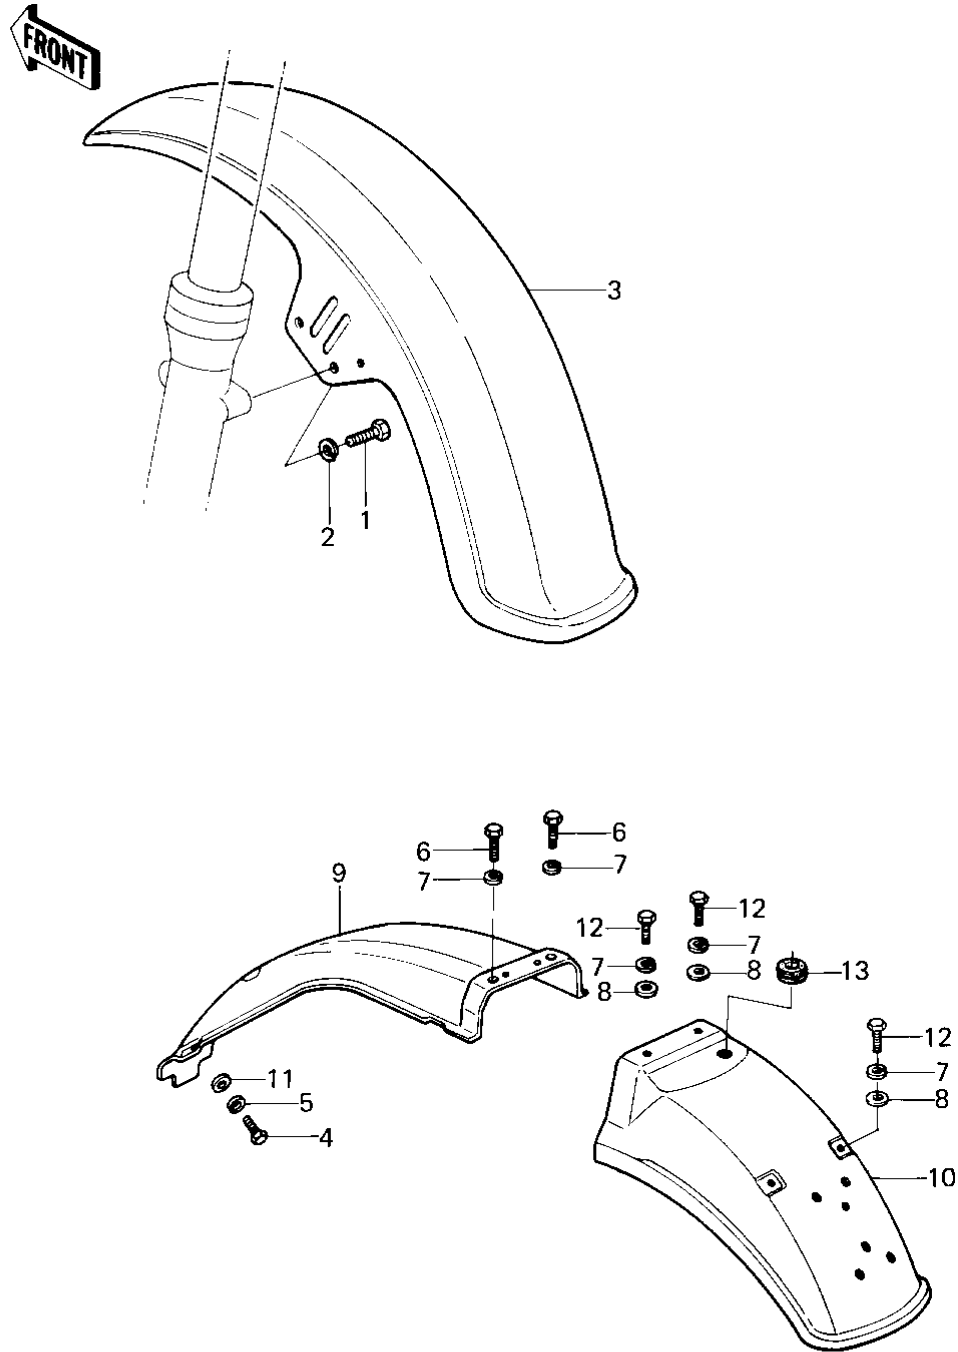

1980 KZ1300-B2 PARTS DIAGRAM

FENDERS