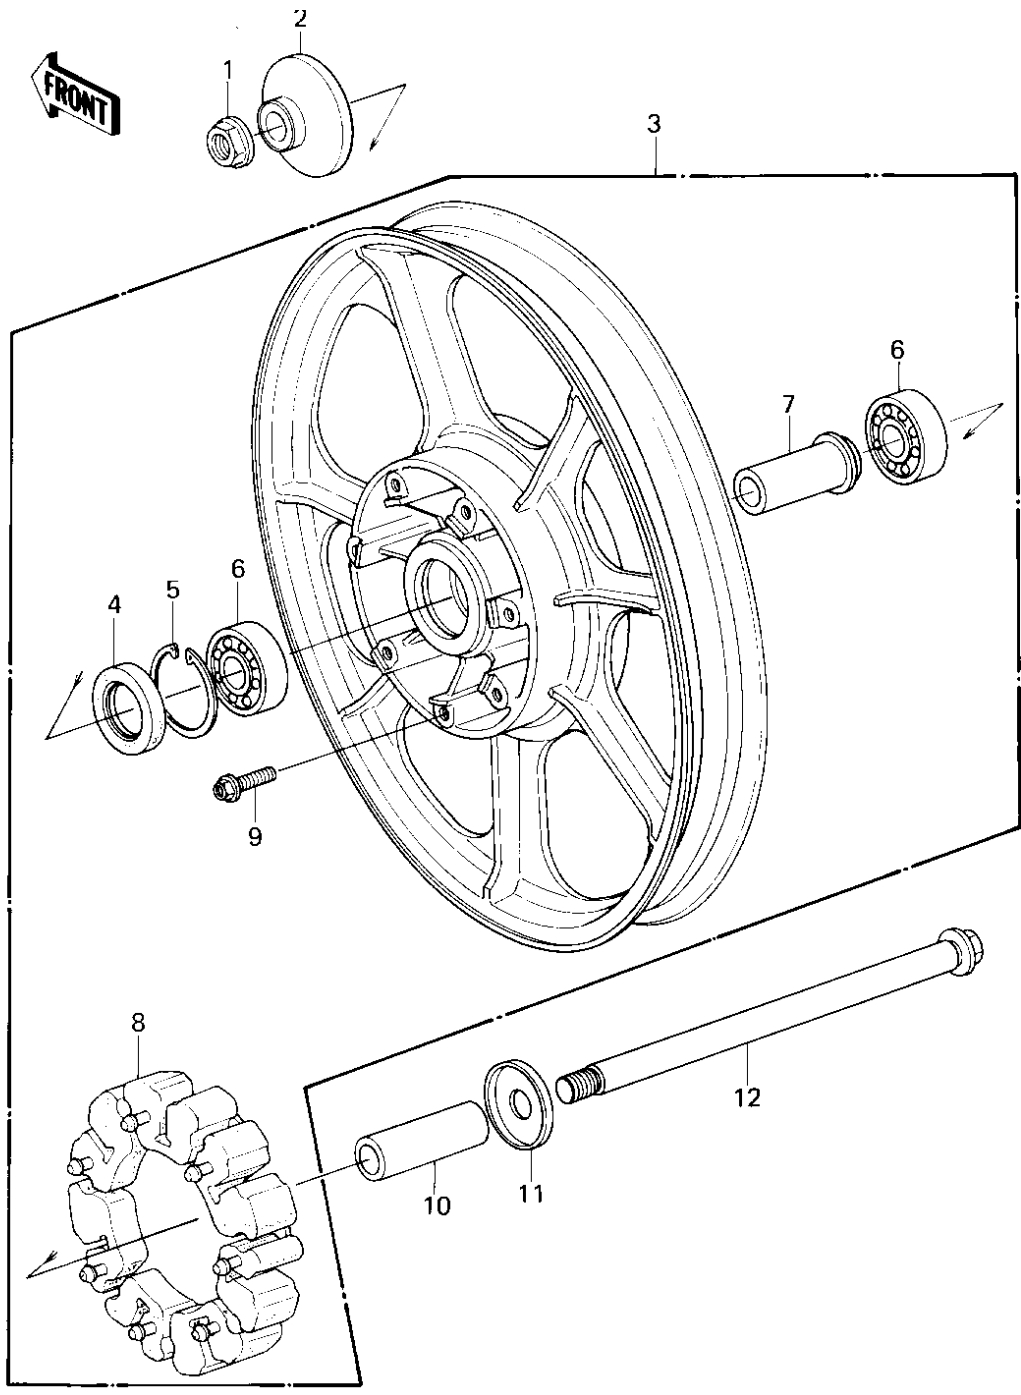

1980 KZ1300-B2 PARTS DIAGRAM

REAR WHEEL/HUB

1980 KZ1300-B2 PARTS LIST

REAR WHEEL/HUB

ITEM NAME	PART NUMBER	QUANTITY
NUT,FLANGED,18MM (Ref # 1)	92015-2186	1
COLLAR,FRONT AXLE (Ref # 2)	92027-1127	1
SOLID WHEEL ASSY,REAR (Ref # 3)	41073-1024	1
OIL SEAL (Ref # 4)	92049-1021	1
RING,SNAP,56.2M/M (Ref # 5)	92033-1043	1
BALL BEARING,#6304Z (Ref # 6)	601B6304Z	2
COLLAR (Ref # 7)	92027-1124	1
SHOCK DAMPER,REAR HUB (Ref # 8)	92075-1098	1
BOLT,8X28 (Ref # 9)	92001-1095	7
COLLAR (Ref # 10)	92027-1126	1
COVER (Ref # 11)	49016-1019	1
AXLE,REAR (Ref # 12)	41068-1017	1