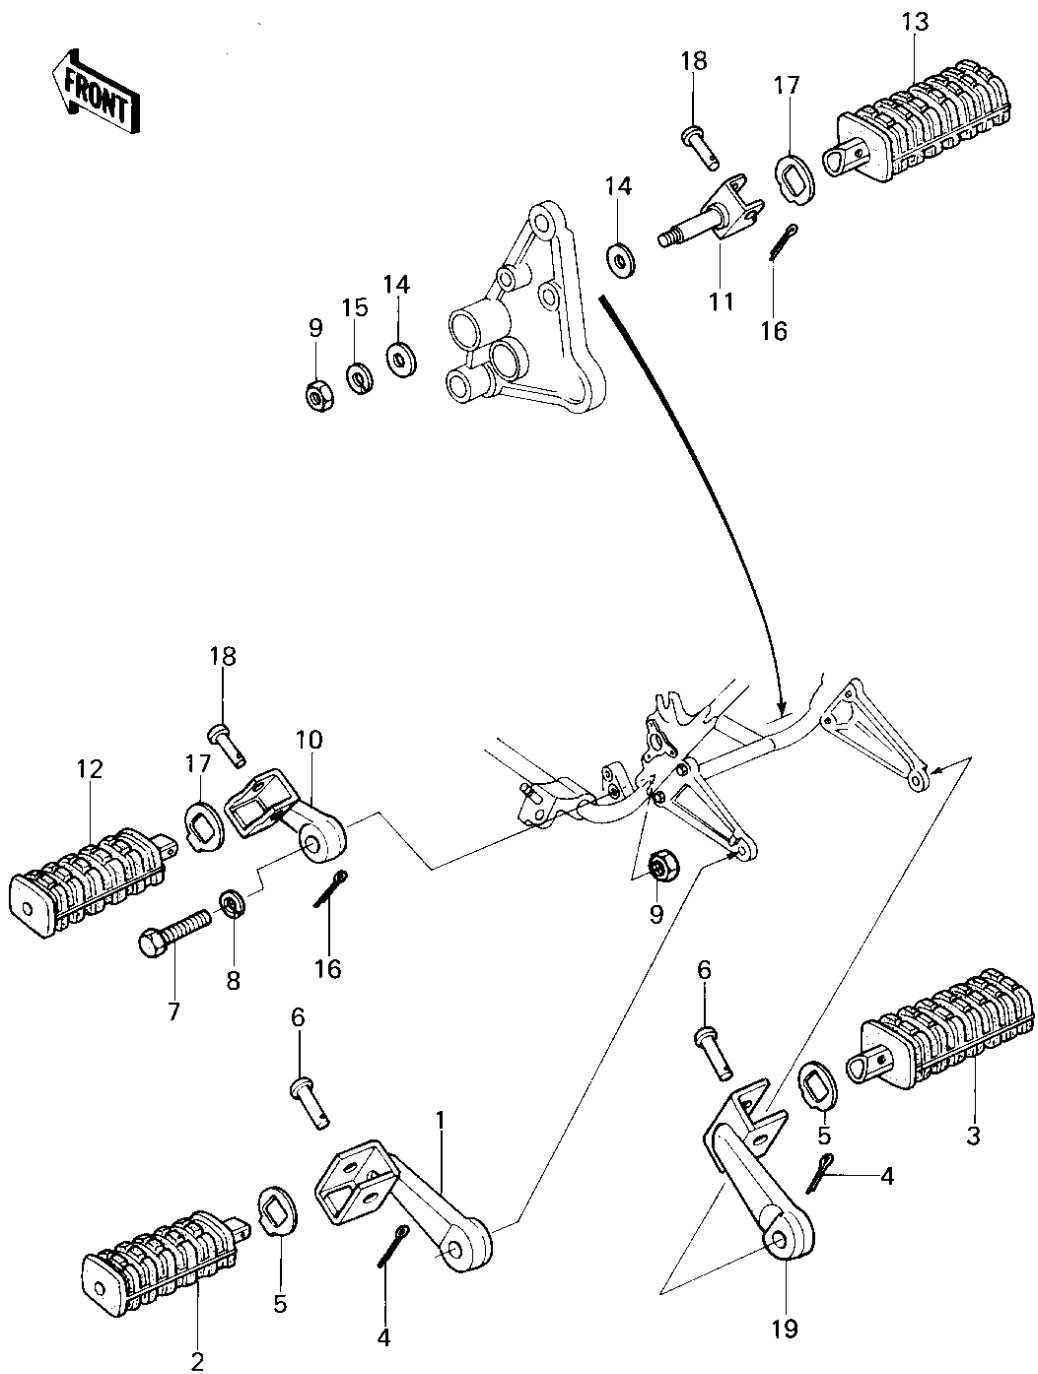

1980 KZ1300-B2 PARTS DIAGRAM

FOOTRESTS

1980 KZ1300-B2 PARTS LIST

FOOTRESTS

ITEM NAME	PART NUMBER	QUANTITY
HOLDER,RR.FOOTREST,LH (Ref # 1)	34003-1060	1
STEP,FRONT FOOTREST (Ref # 2)	34028-1015	1
STEP,FRONT FOOTREST (Ref # 3)	34028-1016	1
PIN COTTER 2.5X16 (Ref # 4)	550D2516	2
WASHER,LOCK (Ref # 5)	92022-1096	2
PIN-FOOTREST BAR FIT (Ref # 6)	92043-080	2
BOLT-HEX HEAD,12X36 (Ref # 7)	113B1236A	1
WASHER SPRING 12MM (Ref # 8)	461F1200	1
NUT-HEX-FINE,12MM (Ref # 9)	315B1200	2
HOLDER,L.H,FOOTREST (Ref # 10)	34003-1029	1
HOLDER,R.H,FOOTREST (Ref # 11)	34003-1030	1
STEP,FRONT FOOTREST (Ref # 12)	34028-1015	1
STEP,FRONT FOOTREST (Ref # 13)	34028-1016	1
WASHER PLAIN 12MM (Ref # 14)	410B1200	2
WASHER SPRING 12MM (Ref # 15)	461F1200	1
PIN COTTER 2.5X16 (Ref # 16)	550D2516	2
WASHER,LOCK (Ref # 17)	92022-1096	2
PIN-FOOTREST BAR FIT (Ref # 18)	92043-080	2
HOLDER,RR FOOTREST,RH (Ref # 19)	34003-1061	1