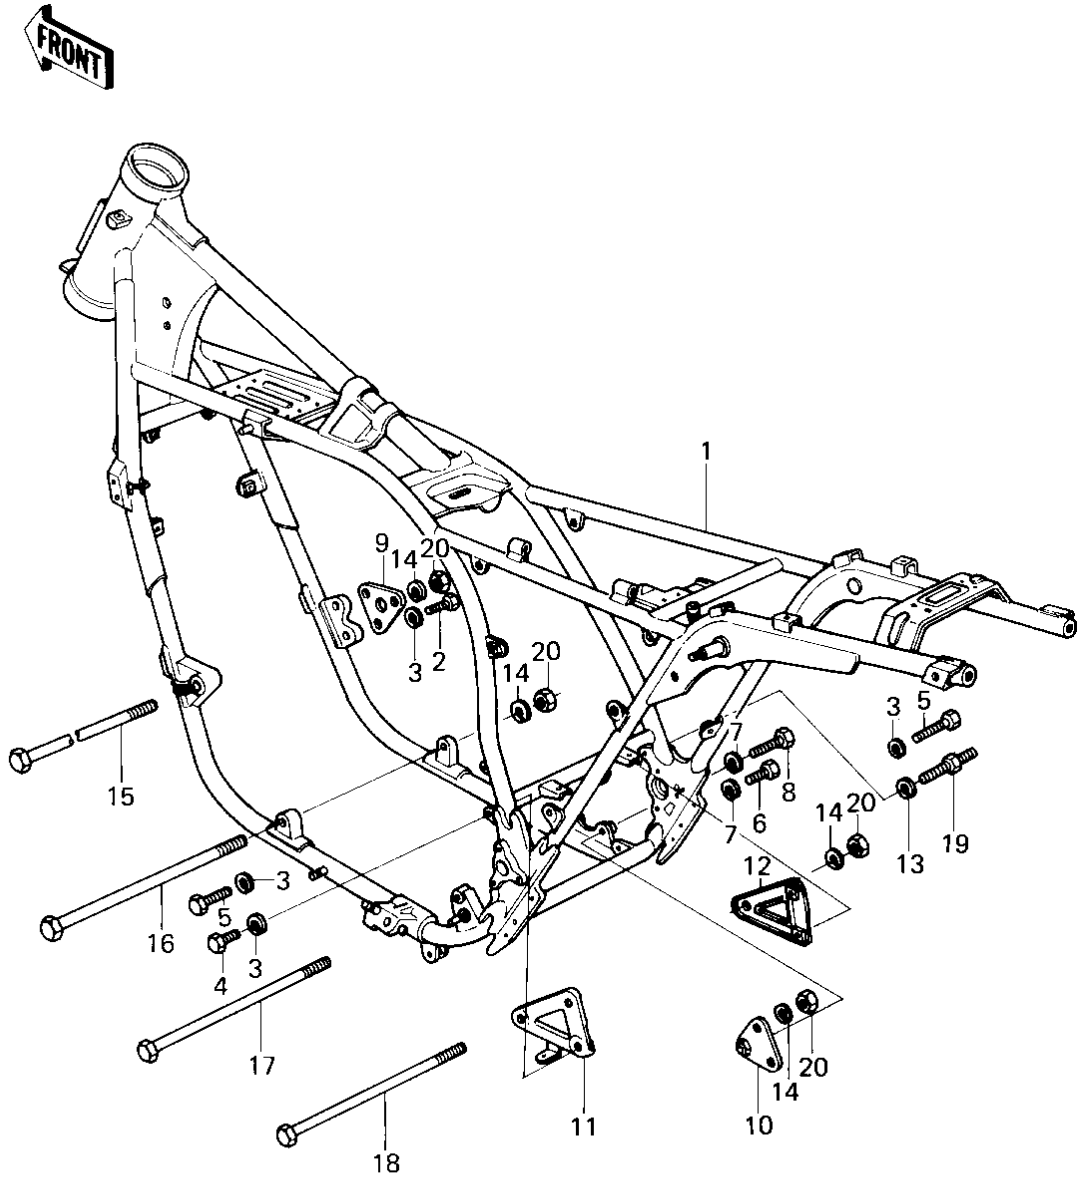

# 1980 KZ1300-B2 PARTS DIAGRAM

FRAME

# 1980 KZ1300-B2 PARTS LIST

## FRAME

ITEM NAME	PART NUMBER	QUANTITY
FRAME (Ref # 1)	32002-1084	1
BOLT,8X22 (Ref # 2)	114G0822	2
WASHER SPRING 8MM (Ref # 3)	461F0800	5
BOLT-SMALL-UPSET 8X25 (Ref # 4)	115G0825	1
BOLT (Ref # 5)	92001-1578	2
BOLT,HEX HEAD,10X16 (Ref # 6)	113G1016	1
WASHER SPRING 10MM (Ref # 7)	461F1000	2
BOLT,HEX HEAD 10X40 (Ref # 8)	92001-1253	1
BRACKET,ENGINE,FRONT (Ref # 9)	32029-1061	1
BRACKET,ENGINE,REAR (Ref # 10)	32029-1062	1
BRACKET,ENGINE,REAR (Ref # 11)	32029-1063	1
BRACKET,ENGINE,REAR (Ref # 12)	32029-1064	1
WASHER SPRING 8MM (Ref # 13)	461F0800	1
WASHER SPRING 10MM (Ref # 14)	461F1000	4
BOLT,HEX HEAD,10X369 (Ref # 15)	92001-1126	1
BOLT,HEX HEAD,10X3/3 (Ref # 16)	92001-1127	1
BOLT,HEX HEAD,10X305 (Ref # 17)	92001-1128	1
BOLT,HEX HEAD,10X287 (Ref # 18)	92001-1129	1
BOLT,ENGINE BRACKET (Ref # 19)	92001-1400	1
NUT,LOCK,10MM (Ref # 20)	92019-021	4