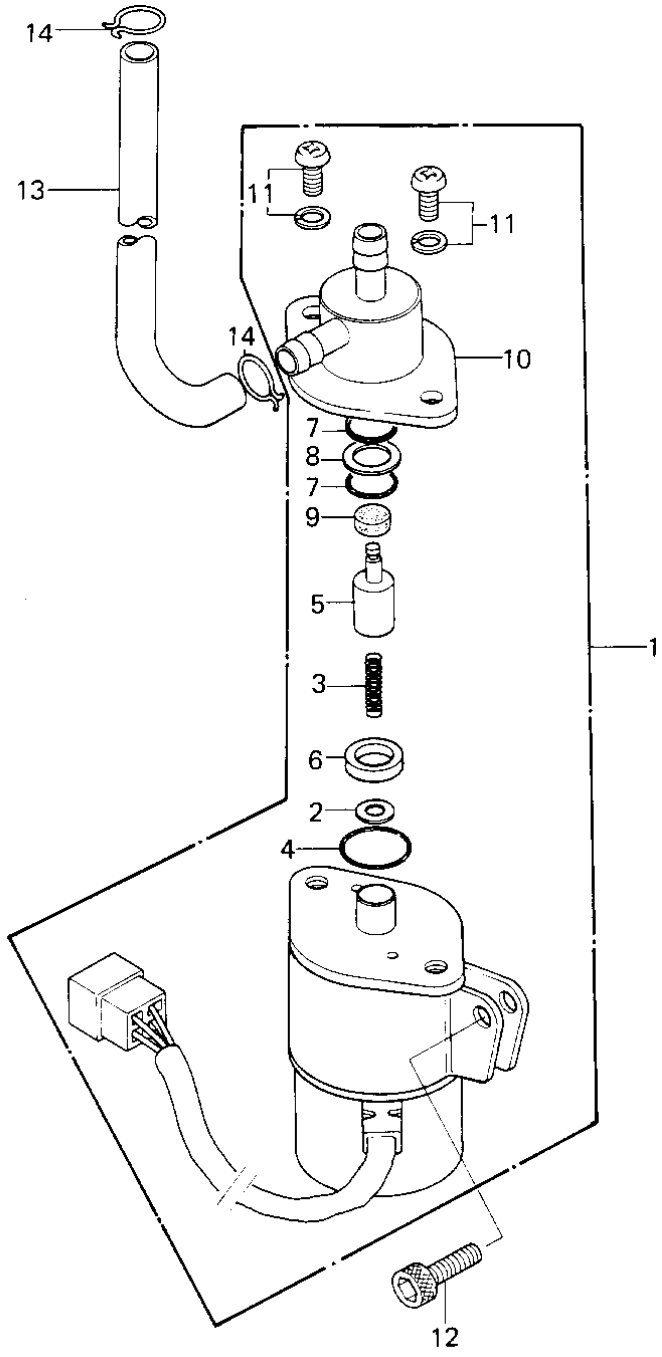

1980 KZ1300-B2 PARTS DIAGRAM

FUEL SOLENOID-VALVE

1980 KZ1300-B2 PARTS LIST

FUEL SOLENOID-VALVE

ITEM NAME	PART NUMBER	QUANTITY
VALVE-ASSY,FUEL (Ref # 1)	49116-1008	1
SPACER (Ref # 2)	92026-1056	1
SPRING (Ref # 3)	92081-1170	1
"O" RING (Ref # 4)	92055-1064	1
PLUNGER (Ref # 5)	16016-1007	1
COLLAR (Ref # 6)	43058-1012	1
"O" RING (Ref # 7)	92055-1065	2
SPACER (Ref # 8)	92026-1057	1
VALVE (Ref # 9)	16126-1016	1
BODY,VALVE (Ref # 10)	16131-1003	1
SCREW,PAN HEAD (Ref # 11)	92009-1071	2
BOLT,6X14 (Ref # 12)	120P0614	1
TUBE,FUEL7.5X12.5X230 (Ref # 13)	92059-1083	1
CLAMP,FUEL TUBE (Ref # 14)	92037-1141	2