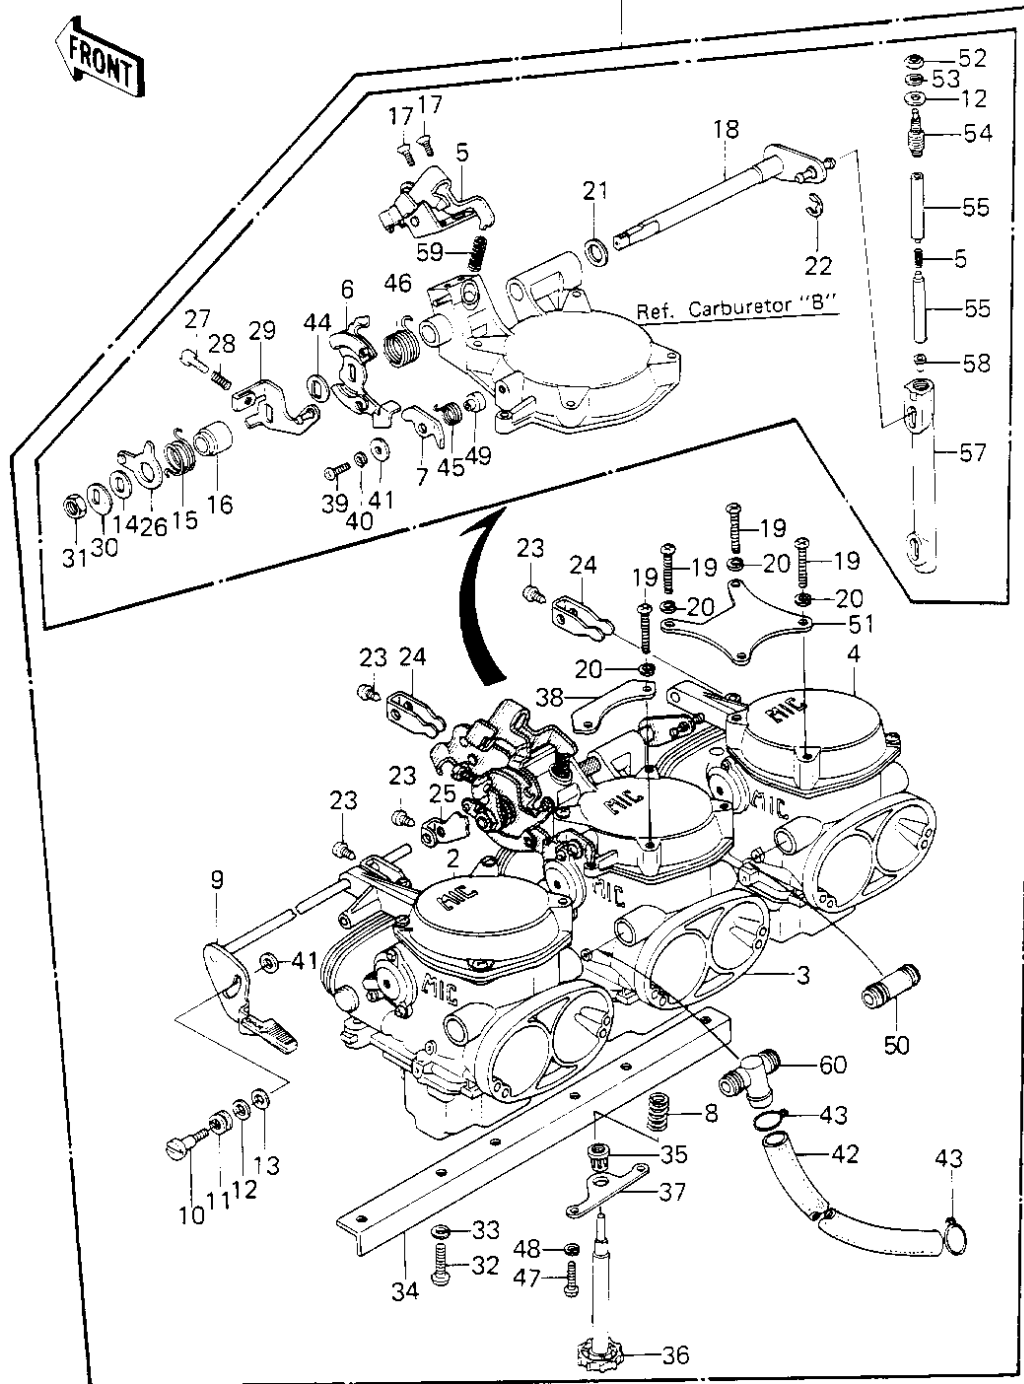

1980 KZ1300-B2 PARTS DIAGRAM

CARBURETOR ASSY

1980 KZ1300-B2 PARTS LIST

CARBURETOR ASSY

ITEM NAME	PART NUMBER	QUANTITY
CARBURETOR ASSY (Ref # 1)	16001-1211	1
CARBURETOR,L.H (Ref # 2)	16001-1247	1
CARBURETOR,CENTER (Ref # 3)	16001-1248	1
CARBURETOR,R.H (Ref # 4)	16001-1249	1
BRACKET,THRRTL PULLY (Ref # 5)	39184-1002	1
PULLY,THROTTLE CABLE (Ref # 6)	13236-1016	1
LEVER,THRRTL STP SCRW (Ref # 7)	13168-1043	1
SPRING,THRRTL STP SCRW (Ref # 8)	92081-1155	1
SHAFT,STARTER PLUNGER (Ref # 9)	16041-1006	1
SCREW (Ref # 10)	16046-005	1
SPRING,F (Ref # 11)	16040-009	1
WASHER,PLAIN (Ref # 12)	16039-020	4
WASHER,PLAIN,DURACON (Ref # 13)	92022-1147	1
WASHER,PLAIN (Ref # 14)	92022-1148	1
SPRING,CHOCK LINK (Ref # 15)	92081-1157	1
COLLAR,CHOCK LINK (Ref # 16)	92027-1201	1
SCREW CNTSNK HD 5X10 (Ref # 17)	221B0510A	2
SHAFT,THROTTLE LEVER (Ref # 18)	16041-1007	1
SCREW PAN HEAD 5X30 (Ref # 19)	220B0530	8
WASHER SPRING 5MM (Ref # 20)	461F0500	8
WASHER, PLAIN, DURACON (Ref # 21)	92022-1149	1
CIRCLIP,ROCKER ARM (Ref # 22)	92037-1139	1
SCREW,PAN HEAD,5X7 (Ref # 23)	16046-007	4
LEVER,STARTER PLUNGER (Ref # 24)	13168-1044	3
CAM,CHOCK LINK (Ref # 25)	13168-1045	1
LEVER,CHOCK LINK (Ref # 26)	13236-1017	1
ADJUSTER,THROTTLE LEV (Ref # 27)	16021-020	1
SPRING,ADJUSTER SCREW (Ref # 28)	92081-1160	1
LEVER,THROTTLE (Ref # 29)	13236-1018	1