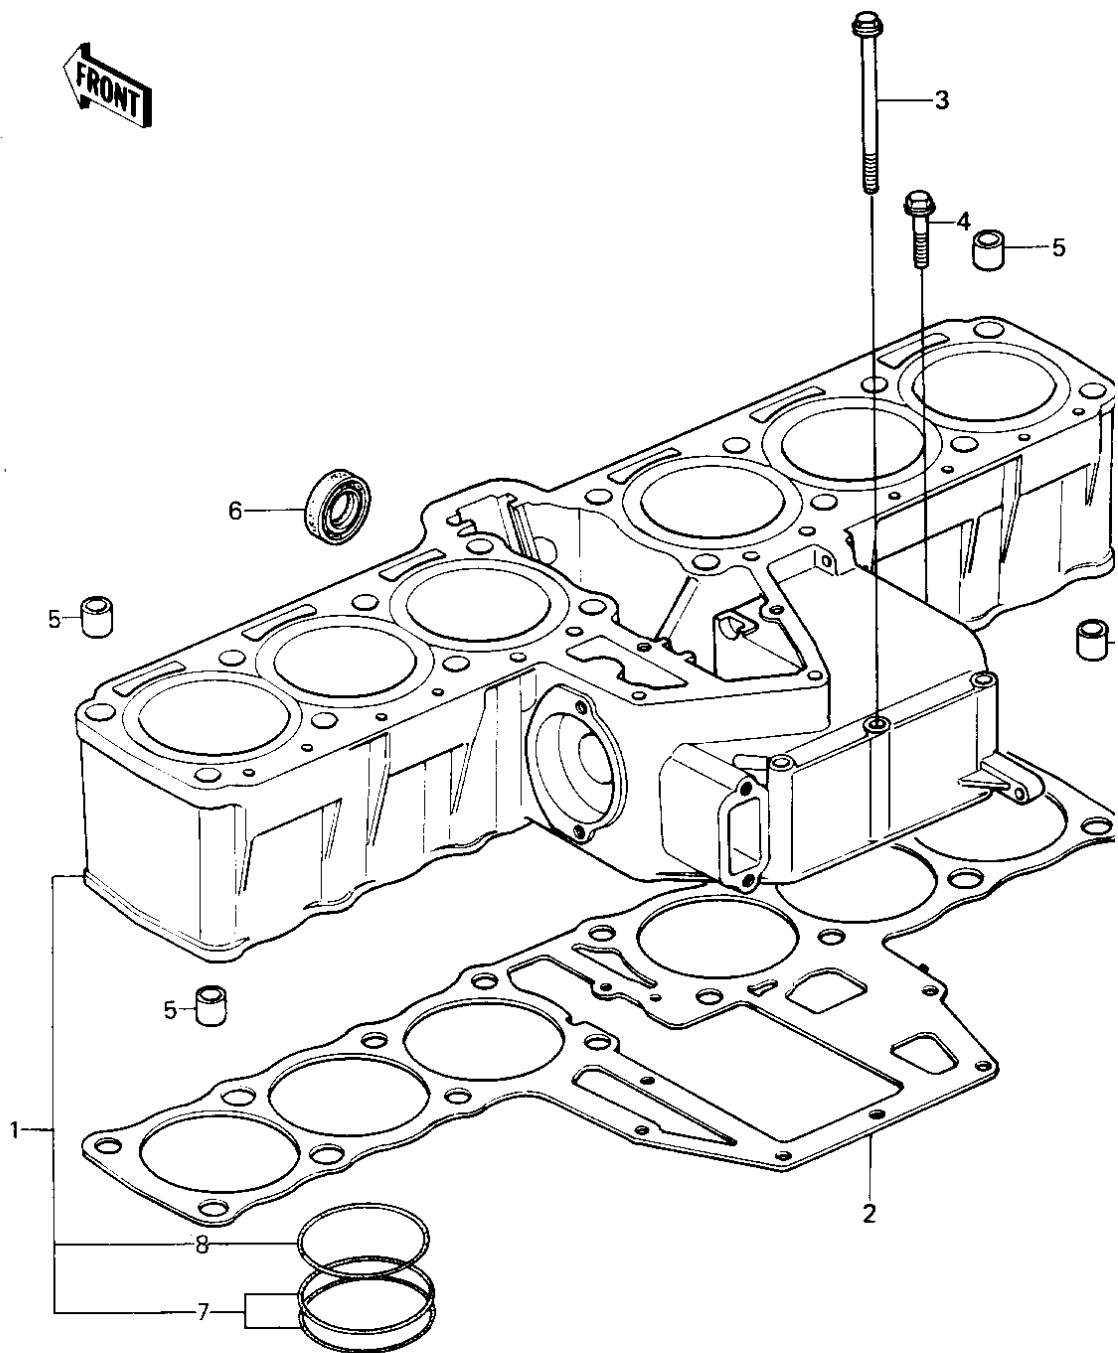

1980 KZ1300-B2 PARTS DIAGRAM

CYLINDER

1980 KZ1300-B2 PARTS LIST

CYLINDER

ITEM NAME	PART NUMBER	QUANTITY
CYLINDER ASSY (Ref # 1)	11006-1003	1
GASKET,CYLINDER BASE (Ref # 2)	11009-1101	1
BOLT,FLANGED,6X85 (Ref # 3)	130G0685	3
BOLT (Ref # 4)	92003-202	1
PIN,11X14X12.3 (Ref # 5)	92043-1266	4
OIL SEAL,TC17317 (Ref # 6)	92049-1028	1
"O" RING,67MM (Ref # 7)	92055-1032	12
"O" RING,67.5MM (Ref # 8)	92055-1035	6