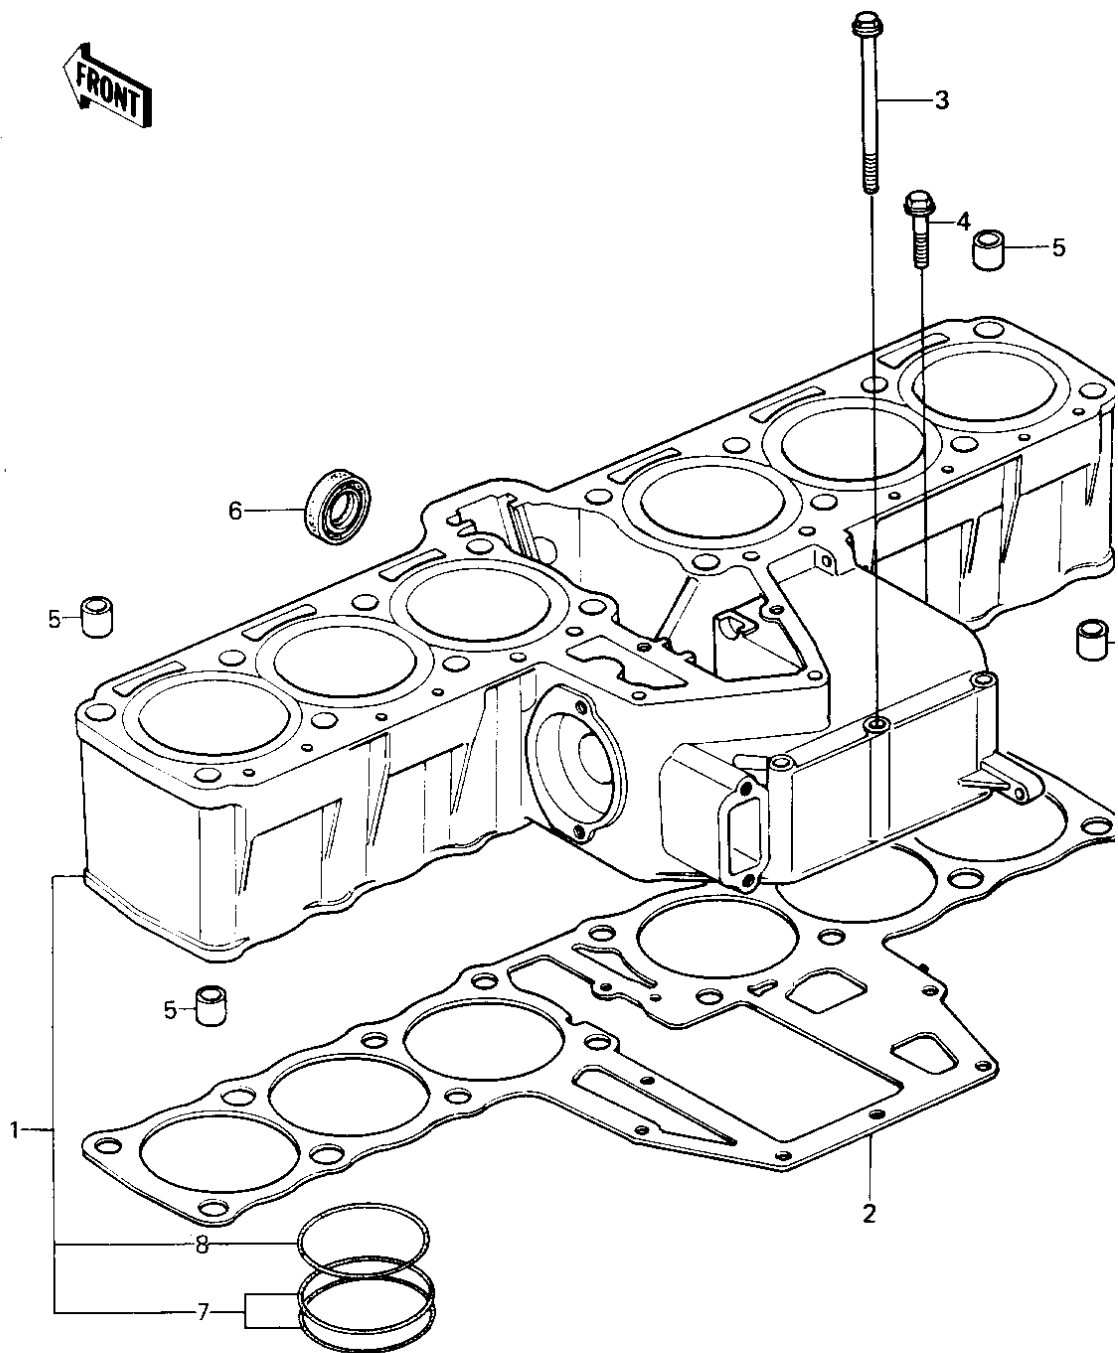

# 1980 KZ1300-B2 PARTS DIAGRAM

CYLINDER

# 1980 KZ1300-B2 PARTS LIST

## CYLINDER

ITEM NAME	PART NUMBER	QUANTITY
CYLINDER ASSY (Ref # 1)	11006-1003	1
GASKET,CYLINDER BASE (Ref # 2)	11009-1101	1
BOLT,FLANGED,6X85 (Ref # 3)	130G0685	3
BOLT (Ref # 4)	92003-202	1
PIN,11X14X12.3 (Ref # 5)	92043-1266	4
OIL SEAL,TC17317 (Ref # 6)	92049-1028	1
"O" RING,67MM (Ref # 7)	92055-1032	12
"O" RING,67.5MM (Ref # 8)	92055-1035	6