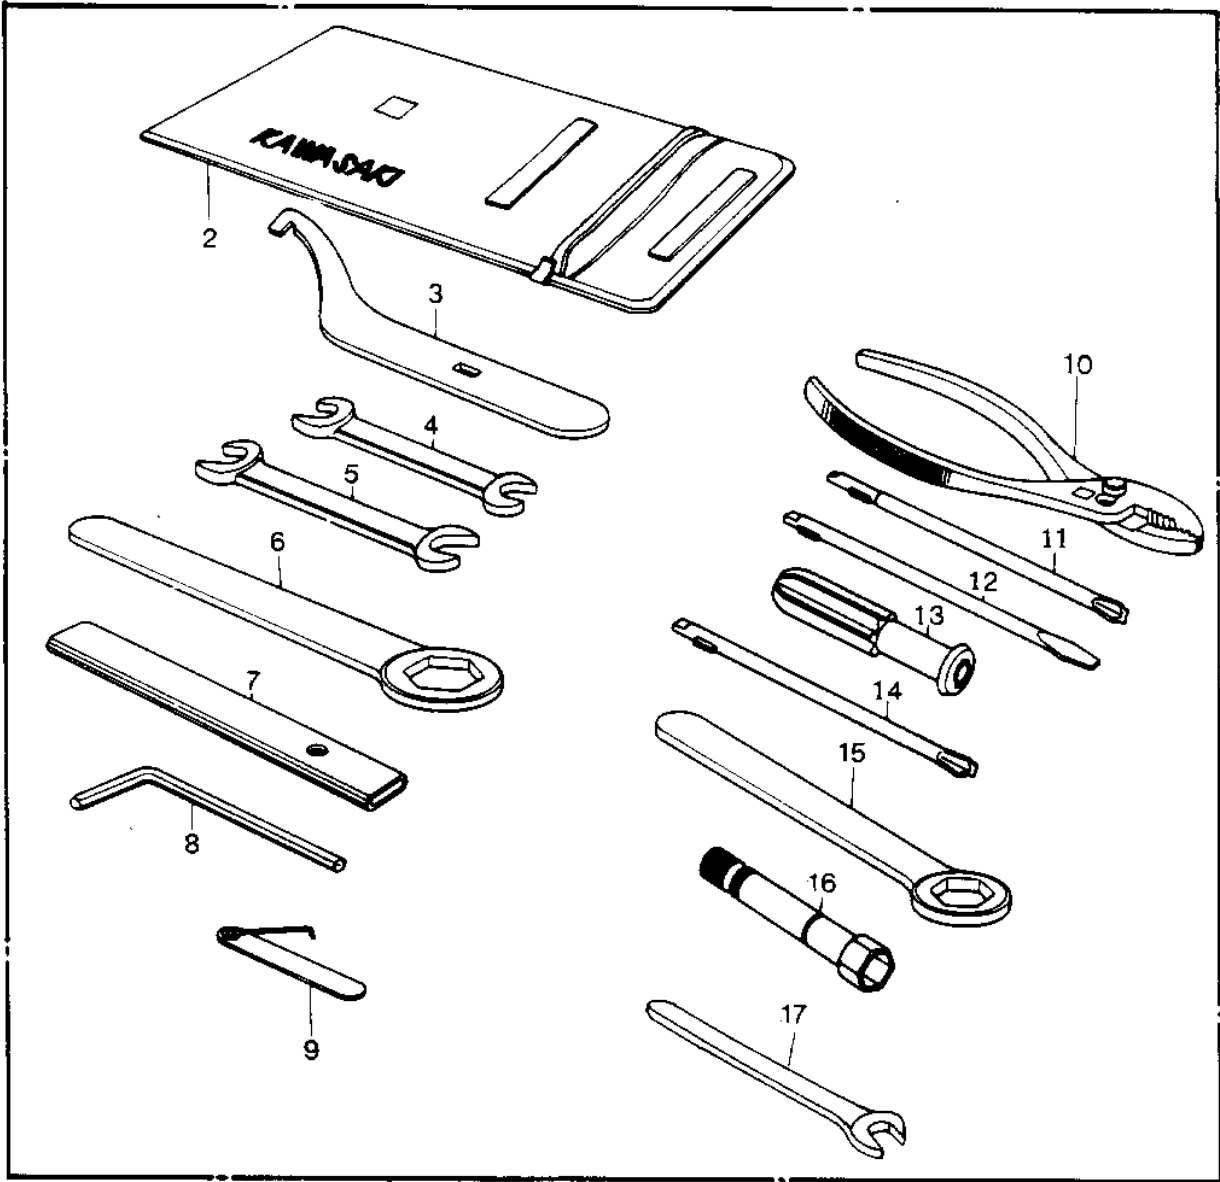

1980 Classic PARTS DIAGRAM

OWNER TOOLS

1980 Classic PARTS LIST

OWNER TOOLS

ITEM NAME	PART NUMBER	QUANTITY
TOOL KIT (Ref # 1)	56007-1052	1
BAG,TOOL (Ref # 2)	56008-006	1
WRENCH,HOOK (Ref # 3)	92110-1014	1
WRENCH,OPEN END,12X13 (Ref # 4)	92126-002	1
TOOL-WRENCH,OPEN END, (Ref # 5)	92110-1153	1
TOOL-WRENCH,BOX END,2 (Ref # 6)	92110-1147	1
TOOL-WRENCH,BOX END,2 (Ref # 7)	92111-004	1
WRENCH,ALLEN (Ref # 8)	92110-1015	1
GAUGE,THICKENSS (Ref # 9)	92128-001	1
PLIERS,160MM (Ref # 10)	92112-003	1
TOOL-DRIVER (Ref # 11)	92107-1052	1
92107-1052 (Canada) (Ref # 12)	92107-007	1
GRIP,SCREW DRIVER (Ref # 13)	92106-1001	1
92107-1002 (Canada) (Ref # 14)	92107-008	1
TOOL-WRENCH,BOX END,2 (Ref # 15)	92110-1148	1
WRENCH,SPARK PLUG (Ref # 16)	92108-008	1
WRENCH,OPEN END,10M/M (Ref # 17)	92110-1031	1
LIQUID GASKET (Ref # 18)	92104-002	AR