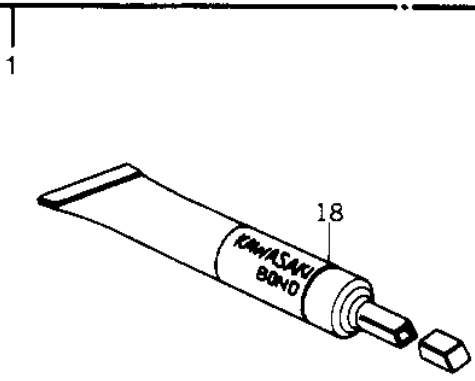

1980 Classic PARTS DIAGRAM

OWNER TOOLS

1980 Classic PARTS LIST

OWNER TOOLS

ITEM NAME	PART NUMBER	QUANTITY
TOOL KIT (Ref # 1)	56007-1052	1
BAG,TOOL (Ref # 2)	56008-006	1
WRENCH,HOOK (Ref # 3)	92110-1014	1
WRENCH,OPEN END,12X13 (Ref # 4)	92126-002	1
TOOL-WRENCH,OPEN END, (Ref # 5)	92110-1153	1
TOOL-WRENCH,BOX END,2 (Ref # 6)	92110-1147	1
TOOL-WRENCH,BOX END,2 (Ref # 7)	92111-004	1
WRENCH,ALLEN (Ref # 8)	92110-1015	1
GAUGE,THICKENSS (Ref # 9)	92128-001	1
PLIERS,160MM (Ref # 10)	92112-003	1
TOOL-DRIVER (Ref # 11)	92107-1052	1
92107-1052 (Canada) (Ref # 12)	92107-007	1
GRIP,SCREW DRIVER (Ref # 13)	92106-1001	1
92107-1002 (Canada) (Ref # 14)	92107-008	1
TOOL-WRENCH,BOX END,2 (Ref # 15)	92110-1148	1
WRENCH,SPARK PLUG (Ref # 16)	92108-008	1
WRENCH,OPEN END,10M/M (Ref # 17)	92110-1031	1
LIQUID GASKET (Ref # 18)	92104-002	AR