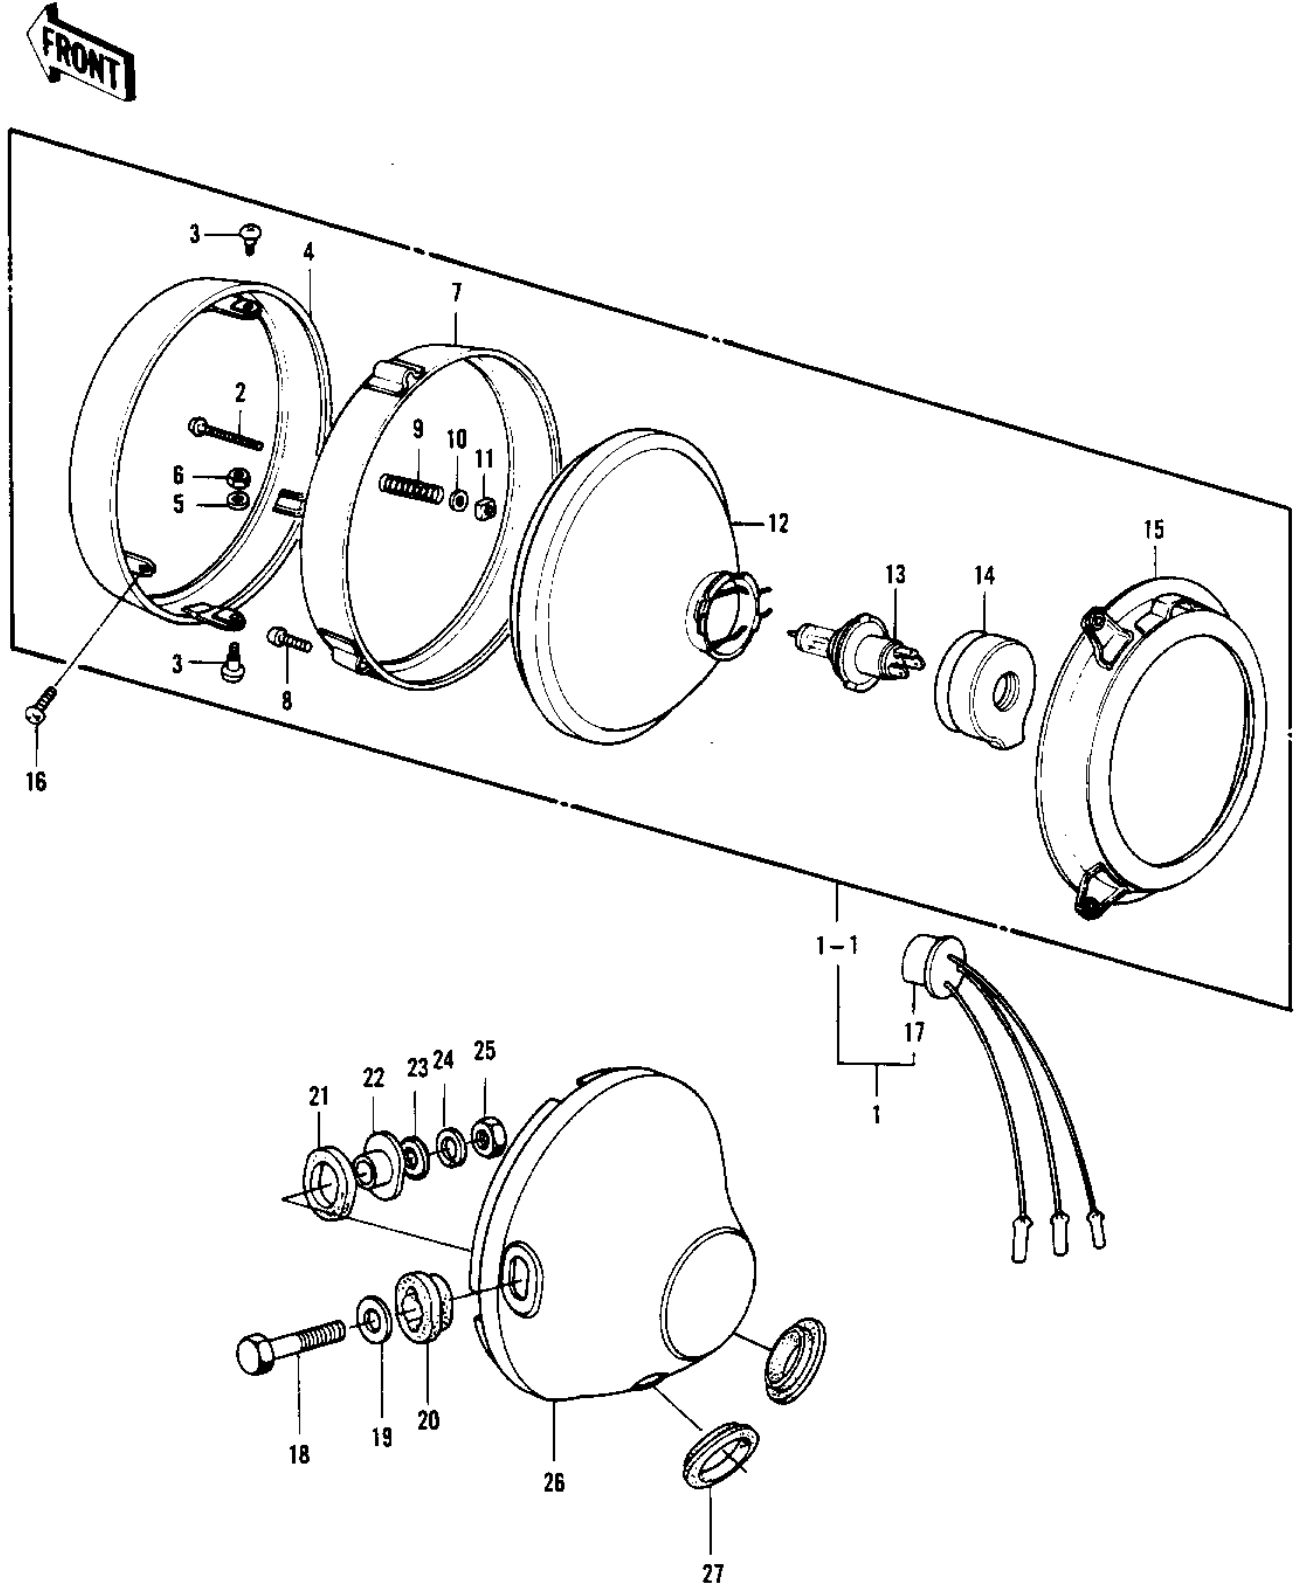

# 1980 Classic PARTS DIAGRAM

## HEADLIGHT

# 1980 Classic PARTS LIST

## HEADLIGHT

ITEM NAME	PART NUMBER	QUANTITY
23004-1040 (Canada) (Ref # 1)	23004-1035	1
LAMP-HEAD (Ref # 1-1)	23004-1040	AL
SCREW FORCUS ADJUST (Ref # 2)	23019-021	1
SCREW-PAN HEAD,5X12 (Ref # 3)	23019-023	2
RIM,HEAD LAMP (Ref # 4)	23006-038	1
WASHER-PLAIN,5MM (Ref # 5)	23021-012	2
NUT,HEAD LAMP RIM FIT (Ref # 6)	23020-023	2
RING,HEAD LAMP MOUNT (Ref # 7)	23072-001	1
SCREW PAN HEAD 3X12 (Ref # 8)	220B0312	2
SPRING FOCUS ADJUST (Ref # 9)	23014-005	1
WASHER (Ref # 10)	23021-004	1
NUT,4MM (Ref # 11)	23020-018	1
LENS UNIT,HEAD LAMP (Ref # 12)	23007-1009	1
BULB,12V-60/55W (Ref # 13)	92069-1002	1
DUST COVER (Ref # 14)	49016-1016	1
RING,HEAD LAMP MOUNT (Ref # 15)	23074-001	1
SCREW,PAN HEAD,5X14 (Ref # 16)	23019-022	2
SOCKET ASSY,HEAD LAMP (Ref # 17)	23008-037	1
BOLT,10MM (Ref # 18)	92007-024	2
WASHER-PLAIN,10MM (Ref # 19)	411D1000	2
DAMPER RUBBER (Ref # 20)	23066-022	2
DAMPER RUBBER (Ref # 21)	23066-021	2
COLLAR (Ref # 22)	23052-010	2
WASHER PLAIN 10MM (Ref # 23)	410B1000	2
WASHER SPRING 10MM (Ref # 24)	461F1000	2
NUT 10MM (Ref # 25)	315B1000	2
BODY-COMP-HEAD LAMP (Ref # 26)	23005-1016	1
BODY-COMP-HEAD LAMP (Ref # 26)	23005-1016	AL
GROMMET (Ref # 27)	92071-1008	1