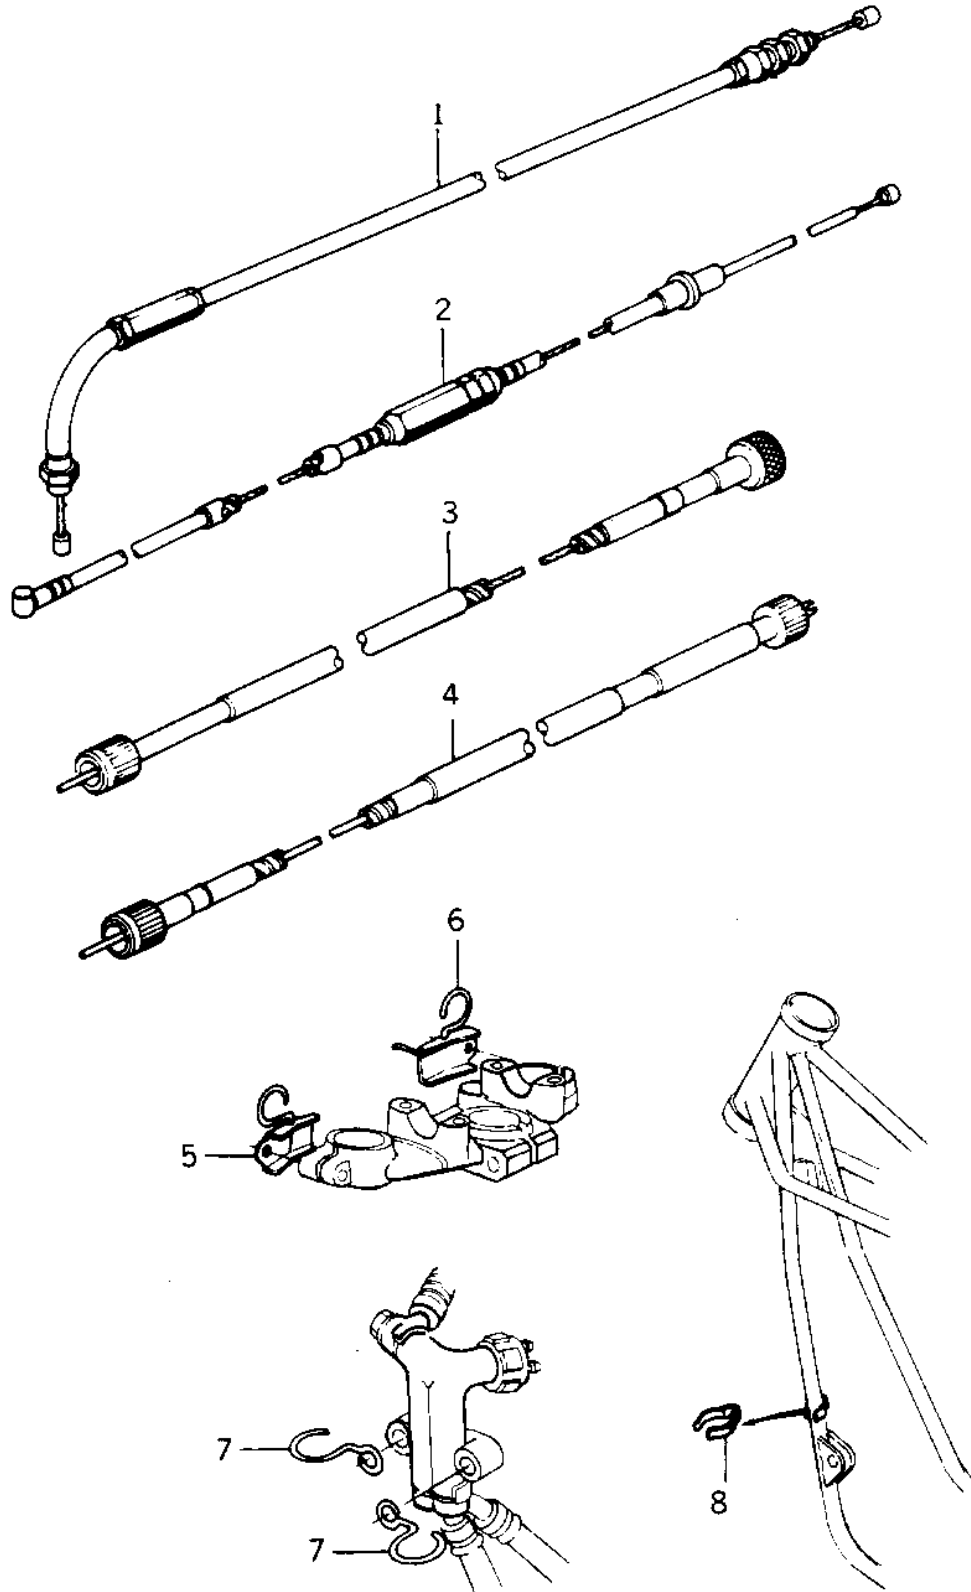

1980 Classic PARTS DIAGRAM

CABLES

1980 Classic PARTS LIST

CABLES

ITEM NAME	PART NUMBER	QUANTITY
CABLE,THROTTLE (CLOS) (Ref # 1)	54012-1017	1
CABLE,CLUTCH (Ref # 2)	54011-088	1
CABLE,TACHOMETER (Ref # 3)	54018-015	1
CABLE,SPEEDOMETER (Ref # 4)	54001-1024	1
CLAMP,CABLE (Ref # 5)	92037-090	1
CLAMP,CABLE (Ref # 6)	92037-104	1
CLAMP,CABLE (Ref # 7)	92037-092	2
CLAMP,CABLE (Ref # 8)	92037-093	1