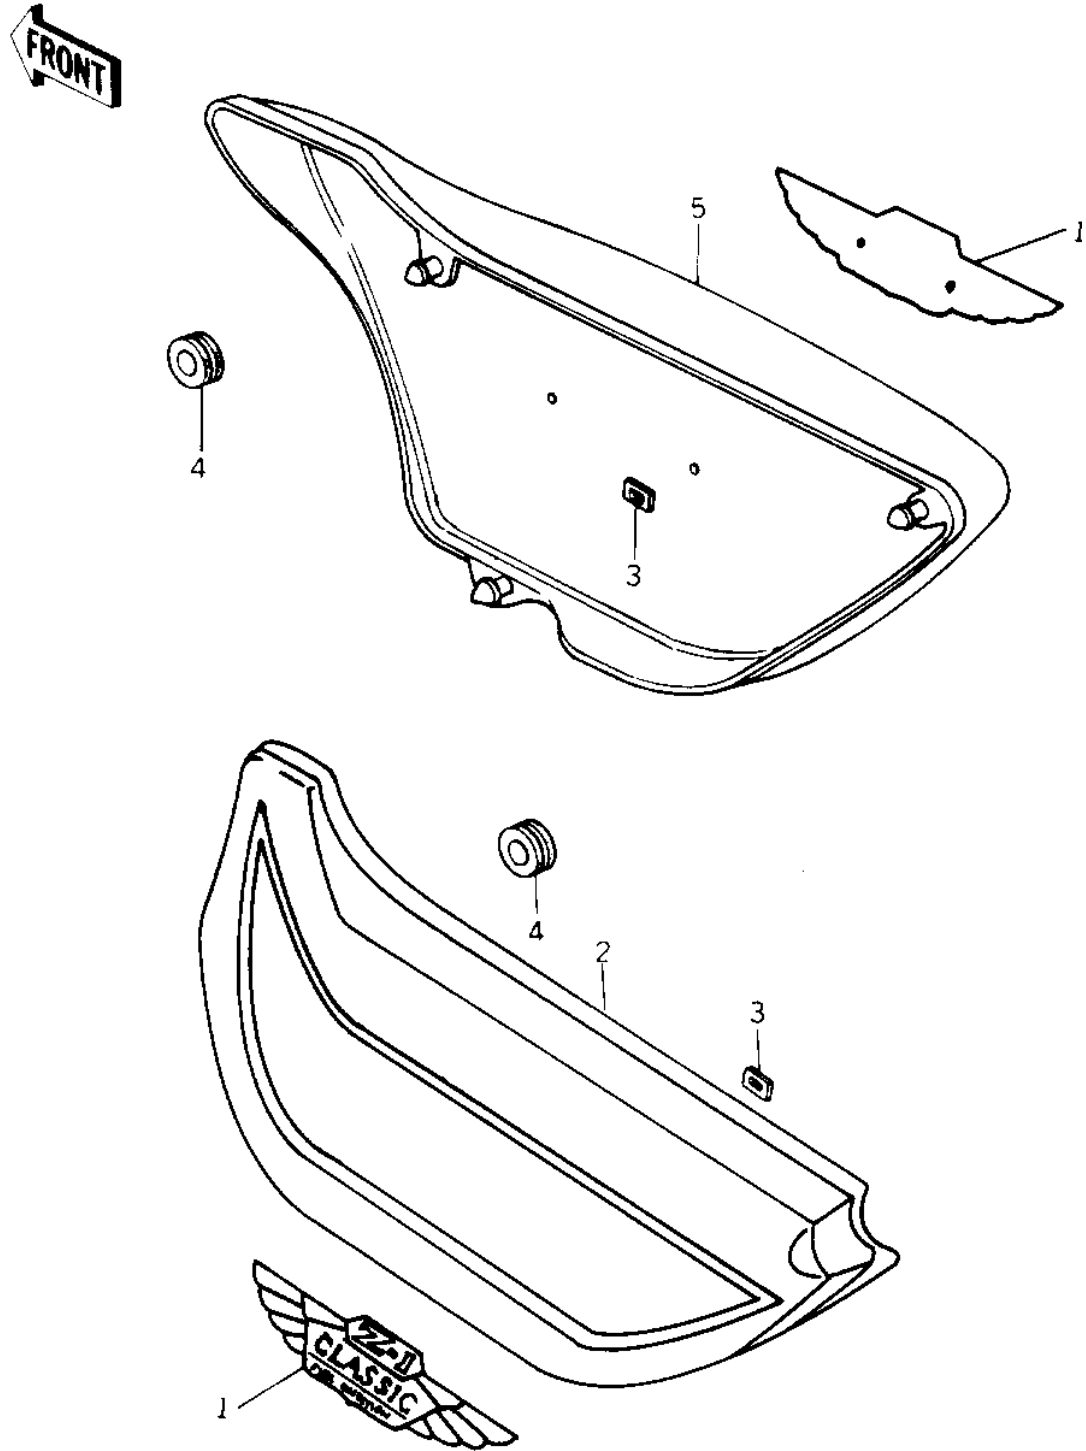

# 1980 Classic PARTS DIAGRAM

## SIDE COVERS

# 1980 Classic PARTS LIST

## SIDE COVERS

ITEM NAME	PART NUMBER	QUANTITY
EMBLEM SIDE COVER (Ref # 1)	56018-1168	2
COVER,L.H.SIDE (Ref # 2)	36001-5505-8G	1
NUT,LOCK,3MM (Ref # 3)	92018-005	4
GROMMET (Ref # 4)	92071-056	6
COVER,R.H.SIDE (Ref # 5)	36001-5506-8G	1