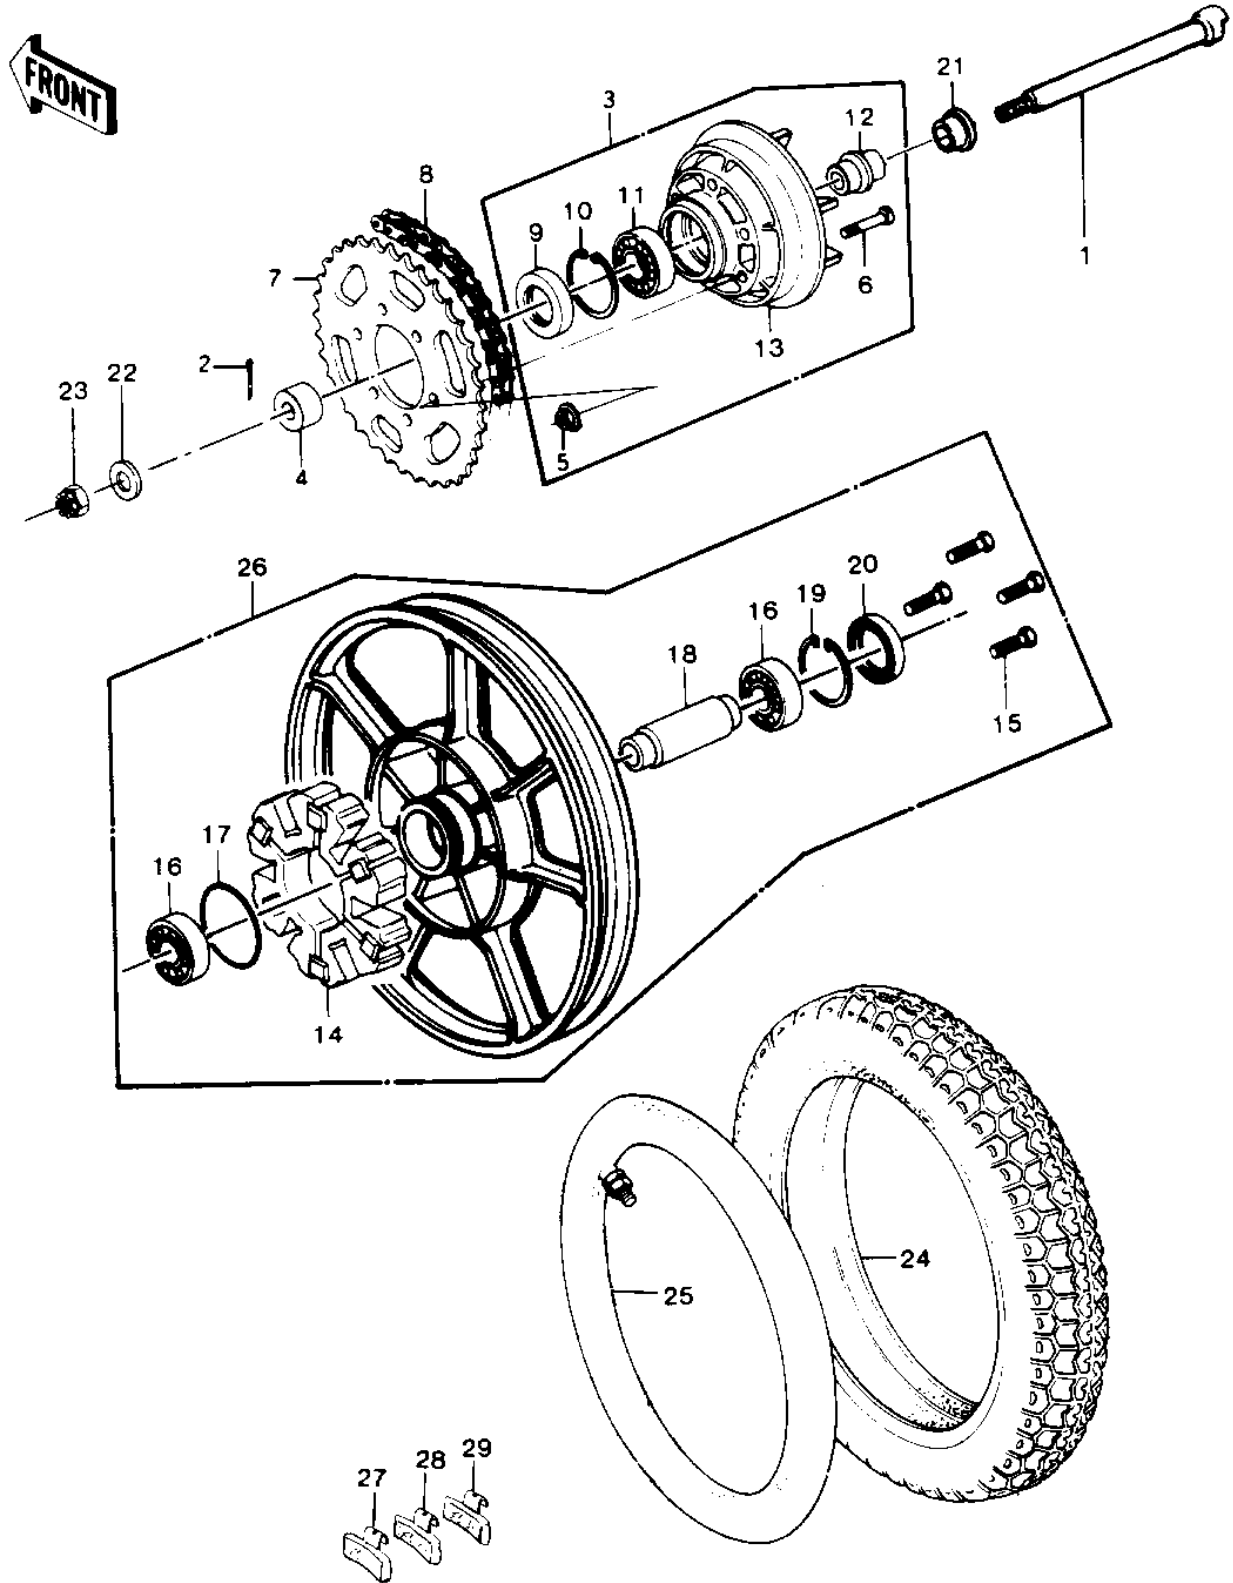

1980 Classic PARTS DIAGRAM

REAR WHEEL/HUB/BRAKE/CHAIN

1980 Classic PARTS LIST

REAR WHEEL/HUB/BRAKE/CHAIN

ITEM NAME	PART NUMBER	QUANTITY
AXLE,REAR (Ref # 1)	42031-034	1
PIN-COTTER,4.0X35 (Ref # 2)	550D4035	1
COUPLING ASSY,RR HUB (Ref # 3)	42008-040	1
COLLAR,REAR AXLE (Ref # 4)	42032-071	1
NUT,10MM (Ref # 5)	92015-1415	6
BOLT,10X49 (Ref # 6)	92001-4009	6
REAR SPROCKET,33T (Ref # 7)	42041-1010	1
DR CHAIN 630X92 (Ref # 8)	92057-107	1
OIL SEAL (Ref # 9)	92050-027	1
CIRCLIP,62M/M (Ref # 10)	92033-1044	1
BALL BEARING,#6206 (Ref # 11)	601B6206	1
SLEEVE,RR HUB COUPLNG (Ref # 12)	42036-033	1
SHOCK DAMPER,REAR HUB (Ref # 14)	42014-033	1
BOLT,HEX HEAD,10X30 (Ref # 15)	92001-1173	4
BEARING,BALL,#6304ZZ (Ref # 16)	601B6304ZZ	2
"O" RING,65MM (Ref # 17)	671B2565	1
COLLAR,RR HUB BEARING (Ref # 18)	42010-040	1
RING,SNAP,56.2M/M (Ref # 19)	92033-1043	1
OIL SEAL WTC35527 (Ref # 20)	92052-006	1
COLLAR, REAR AXLE (Ref # 21)	92027-1177	1
WASHER,PLAIN,20MM (Ref # 22)	92022-248	1
NUT CASTLE,18MM (Ref # 23)	42045-018	1
TIRE 510-16 MT90 R (Ref # 24)	41021-072	1
TUBE 510-16 (Ref # 25)	K41022-1651	1
SOLID WHEEL ASSY,REAR (Ref # 26)	41073-1085	1
BALANCER-WHEEL,10G (Ref # 27)	41075-1011	AR
BALANCER-WHEEL,20G (Ref # 28)	41075-1012	AR
BALANCER-WHEEL,30G (Ref # 29)	41075-1013	AR