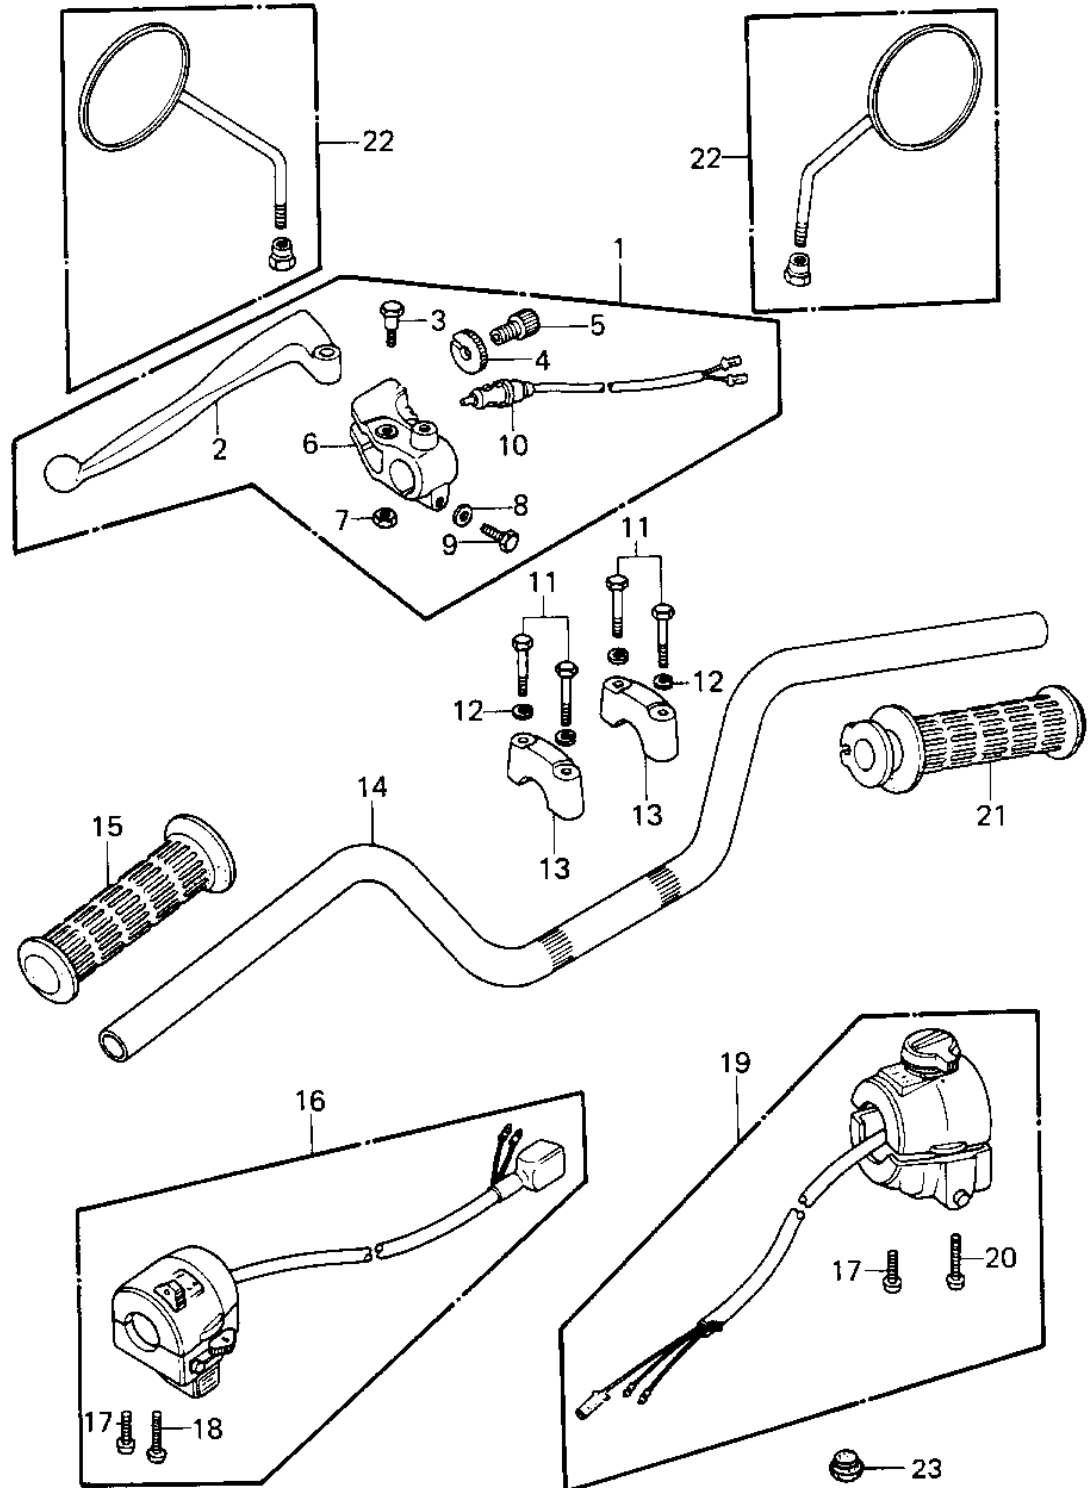

1980 Classic PARTS DIAGRAM

HANDLEBAR

1980 Classic PARTS LIST

HANDLEBAR

ITEM NAME	PART NUMBER	QUANTITY
LEVER ASSY,CLUTCH (Ref # 1)	46076-054	1
LEVER,CLUTCH (Ref # 2)	46092-023	1
BOLT,HEX HEAD (Ref # 3)	92007-047	1
NUT,CABLE ADJUST NUT (Ref # 4)	46056-007	1
SCREW CABLE ADJUST (Ref # 5)	46055-003	1
HOLDER,CLUTCH LEVER (Ref # 6)	46094-019	1
NUT,LOCK 6MM (Ref # 7)	92017-014	1
WASHER PLAIN 6MM (Ref # 8)	410B0600	1
BOLT HEX HEAD 6X25 (Ref # 9)	110N0625	1
SWITCH,CLUTCH (Ref # 10)	27043-002	1
BOLT 8X38 (Ref # 11)	92001-1405	4
WASHER SPRING 8MM (Ref # 12)	461F0800	4
HOLDER-HANDLEBAR (Ref # 13)	46012-008	2
HANDLEBAR (Ref # 14)	46003-1047	1
RUBBER,L.H GRIP (Ref # 15)	46075-028	1
HOUSING ASSY,L.H (Ref # 16)	46091-1094	1
SCREW PAN HEAD 5X30 (Ref # 17)	220B0530	2
SCREW-PAN-CROS (Ref # 18)	220B0535	1
HOUSING ASSY,R.H (Ref # 19)	46091-1093	1
SCREW-PAN-CROS (Ref # 20)	220B0540	1
GRIP ASSY,THROTTLE (Ref # 21)	46019-038	1
REAR VIEW MIRROR ASSY (Ref # 22)	56001-1053	2
PLUG,B,KICKSTARTER (Ref # 23)	92066-061	1