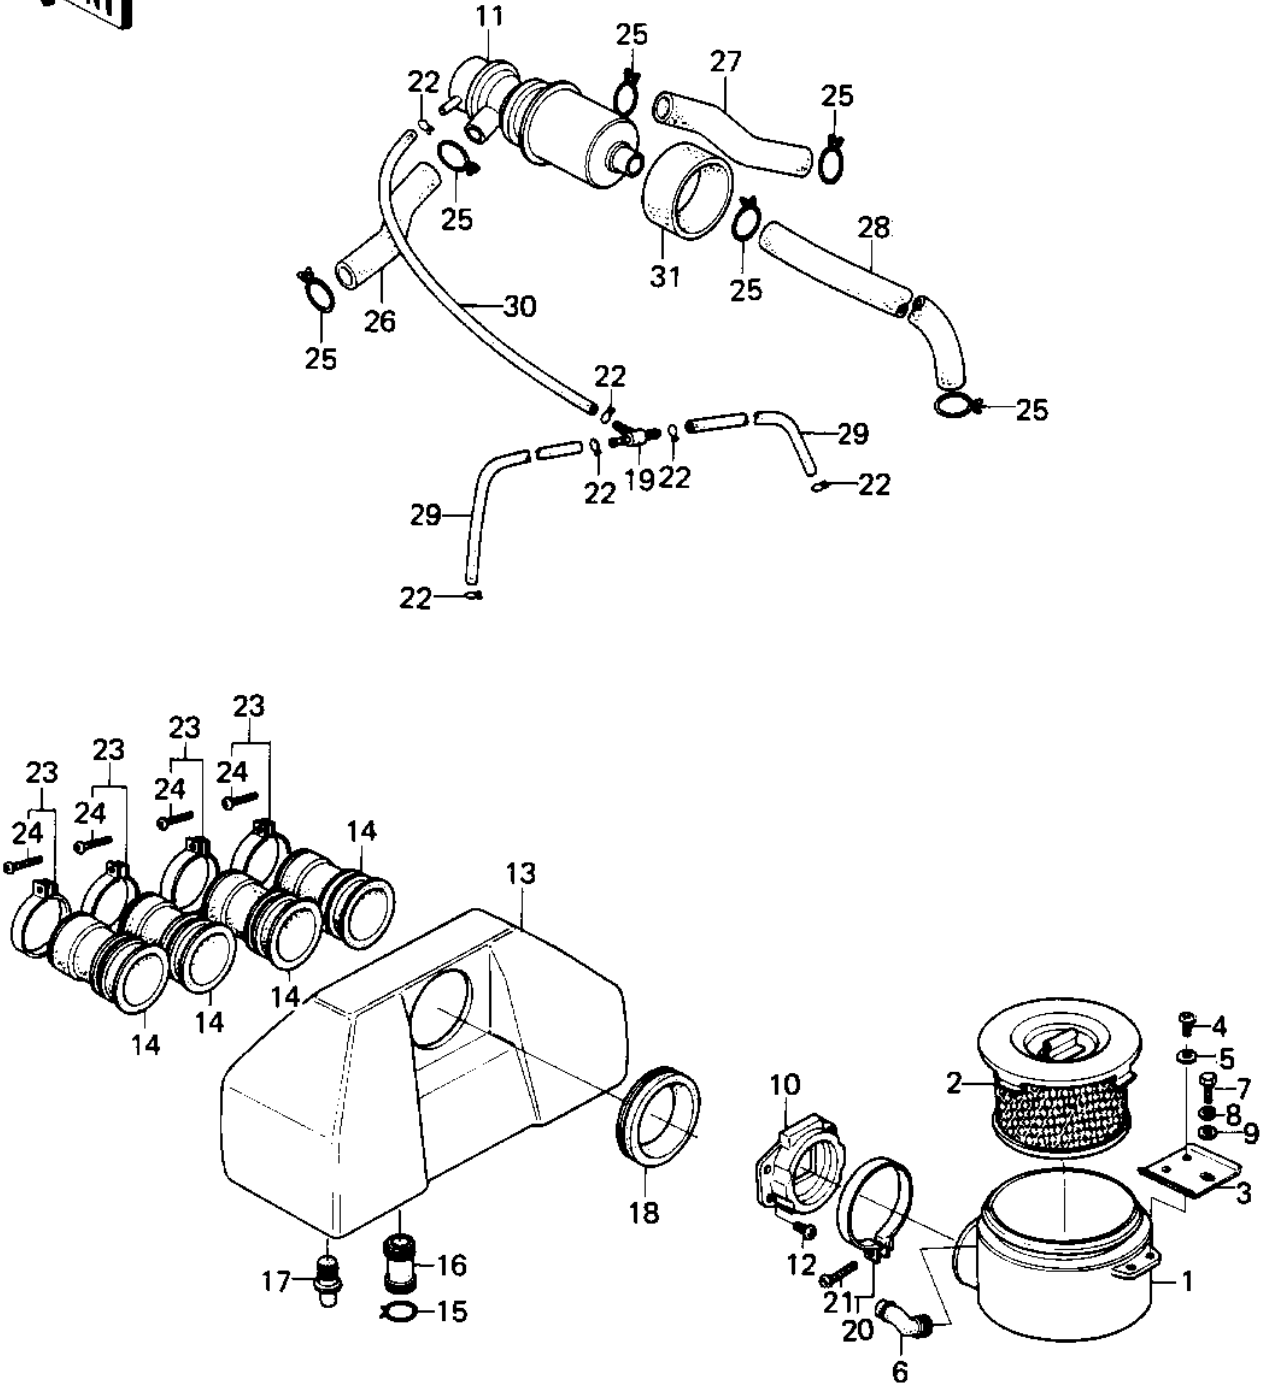

1980 Classic PARTS DIAGRAM

AIR CLEANER

1980 Classic PARTS LIST

AIR CLEANER

ITEM NAME	PART NUMBER	QUANTITY
BODY,AIR CLEANER (Ref # 1)	11011-1053	1
ELEMENT,AIR CLNR (Ref # 2)	11013-1032	1
BRACKET,AIR CLEANER (Ref # 3)	11034-1737	1
SCREW PAN HEAD 6X14 (Ref # 4)	220B0614	2
WASHER PLAIN 6MM (Ref # 5)	410B0600	2
TUBE,AIR SWITTING VLV (Ref # 6)	92059-1136	1
BOLT-UPSET,6X12 (Ref # 7)	112G0612	1
WASHER SPRING 6MM (Ref # 8)	461F0600	1
WASHER PLAIN 6MM (Ref # 9)	411B0600	1
HOLDER,AIR FLOW METER (Ref # 10)	16065-1032	1
VALVE ASSY,AIR SWITNG (Ref # 11)	16126-1015	1
SCREW PAN HEAD 6X12 (Ref # 12)	220B0612	4
CASE,SURGE TANK (Ref # 13)	11011-1054	1
DUCT,THROTTLE VALVE (Ref # 14)	14073-1042	4
CLAMP BREATHER PIPE (Ref # 15)	92037-028	1
TUBE,BREATHER (Ref # 16)	92059-1119	1
PLUG (Ref # 17)	92066-1048	1
SEAL,AIR FLOW METER (Ref # 18)	92093-1043	1
FITTING,TUBE (Ref # 19)	92005-1017	1
CLAMP-AIR CLEANER (Ref # 20)	92037-068	1
SCREW PAN HEAD 6X35 (Ref # 21)	220B0635	1
CLAMP-PIPE (Ref # 22)	92037-072	6
CLAMP,HOLDER (Ref # 23)	92037-077	4
SCREW,PAN HEAD (Ref # 24)	92011-037	4
CLAMP,BREATHER TUBE (Ref # 25)	92037-213	6
TUBE (Ref # 26)	92059-1065	1
TUBE (Ref # 27)	92059-1066	1
TUBE,14X20X480 (Ref # 28)	92059-1124	1
TUBE,4X9X110 (Ref # 29)	92059-1131	2

1980 Classic PARTS LIST

AIR CLEANER

ITEM NAME	PART NUMBER	QUANTITY
TUBE,VACUUM,LONG (Ref # 30)	92059-1162	1
DAMPER,AIR SWITCHNG,V (Ref # 31)	92075-1195	1