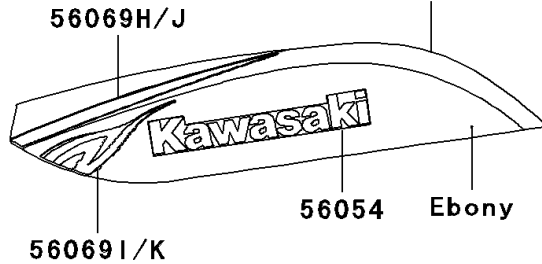

## 2011 JET SKI® 800 SX-R™ PARTS DIAGRAM

Decals(White)(US)

F3880A

56052

Ref. Flame Arrester

Ref. Engine Hood

56069I/K

56054

Ebony

56054A

Ref. Handle Pole

Red

White

56069C/F

56069D/G

56069B/E

Ref. Hull

White

56069/A

Ref. Hull